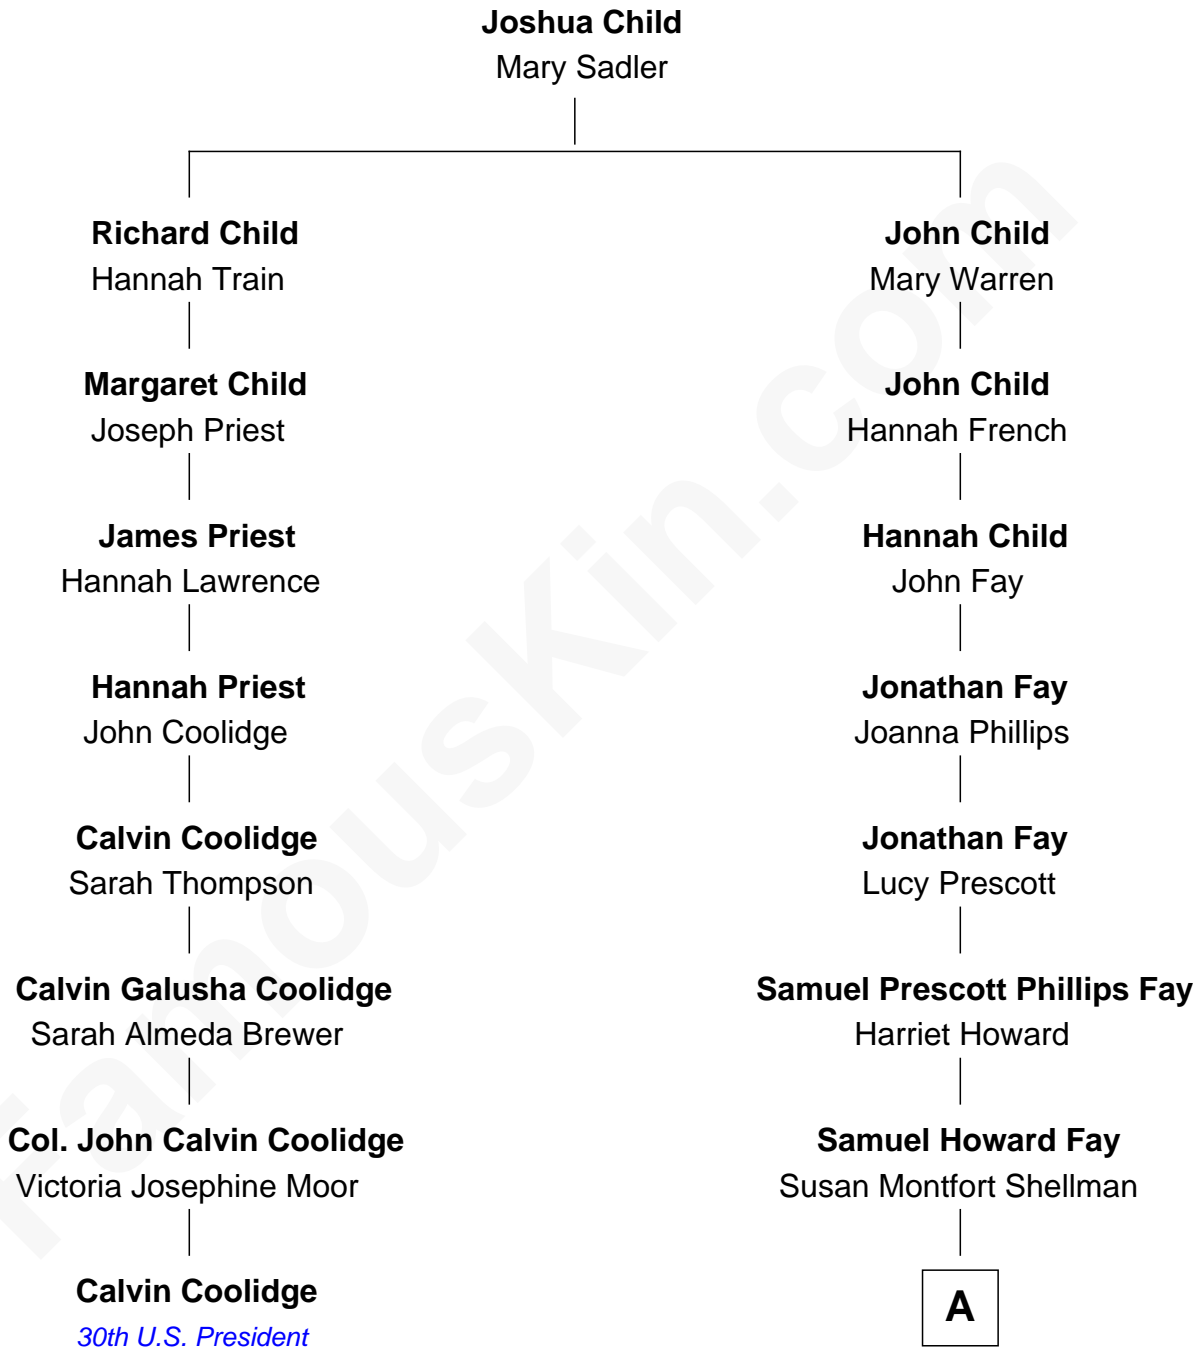

**FamousKin.com**  
**Relationship Chart of**  
**Calvin Coolidge**  
*30th U.S. President*

**7th cousin 4 times removed of**  
**Jeb Bush**  
*43rd Governor of Florida*

**A**

**Harriet Eleanor Fay**  
Rev. James Smith Bush

**Samuel Prescott Bush**  
Flora Sheldon

**Prescott Sheldon Bush**  
Dorothy Wear Walker

**George Herbert Walker Bush**  
Barbara Pierce

**Jeb Bush**  
*43rd Governor of Florida*

FamousKin.com