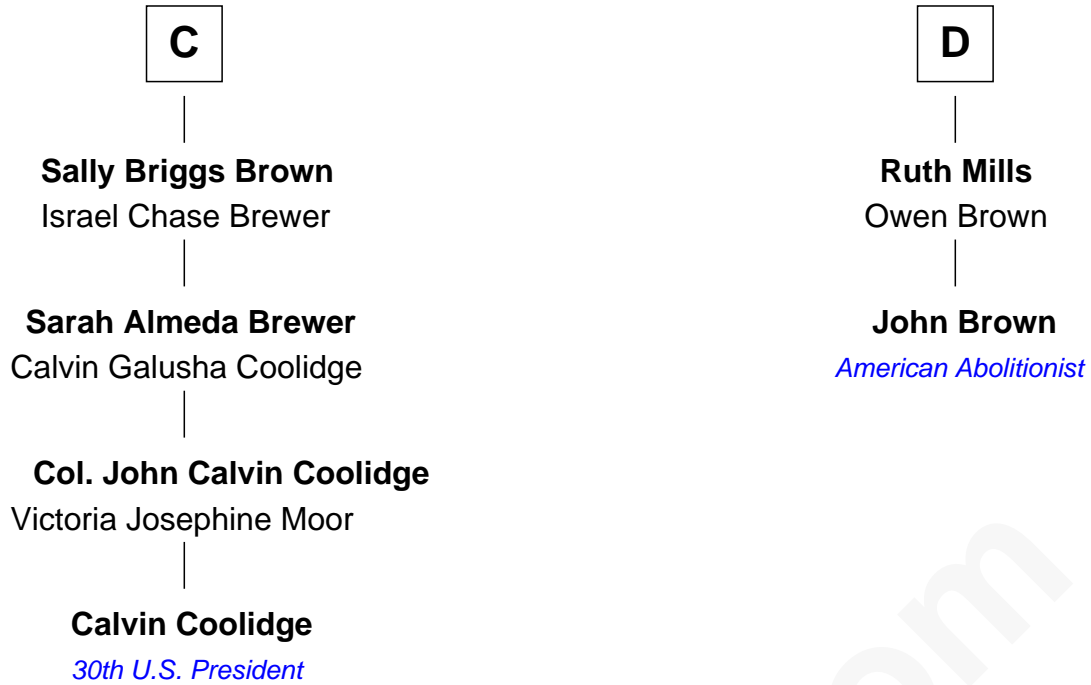

# FamousKin.com Relationship Chart of

**Calvin Coolidge**

*30th U.S. President*

18th cousin 2 times removed of

**John Brown**

*American Abolitionist*

**Bartholomew de Badlesmere**

Margaret de Clare

**Margaret de Badlesmere**

Sir John de Tibetot

**Sir Robert de Tibetot**

Margaret Deincourt

**Elizabeth de Tibetot**

Sir Philip le Despencer

**Margery Despencer**

Sir Roger Wentworth

Sir William de Ros

**Thomas de Ros**

Beatrice de Stafford

**Margaret de Ros**

Sir Reynold Grey

**Margaret Grey**

Sir William Bonville

**William Bonville**

Elizabeth Harington

**William Bonville**

Katherine Neville

**Cecily Bonville**

Thomas Grey

**B**

FamousKin.com