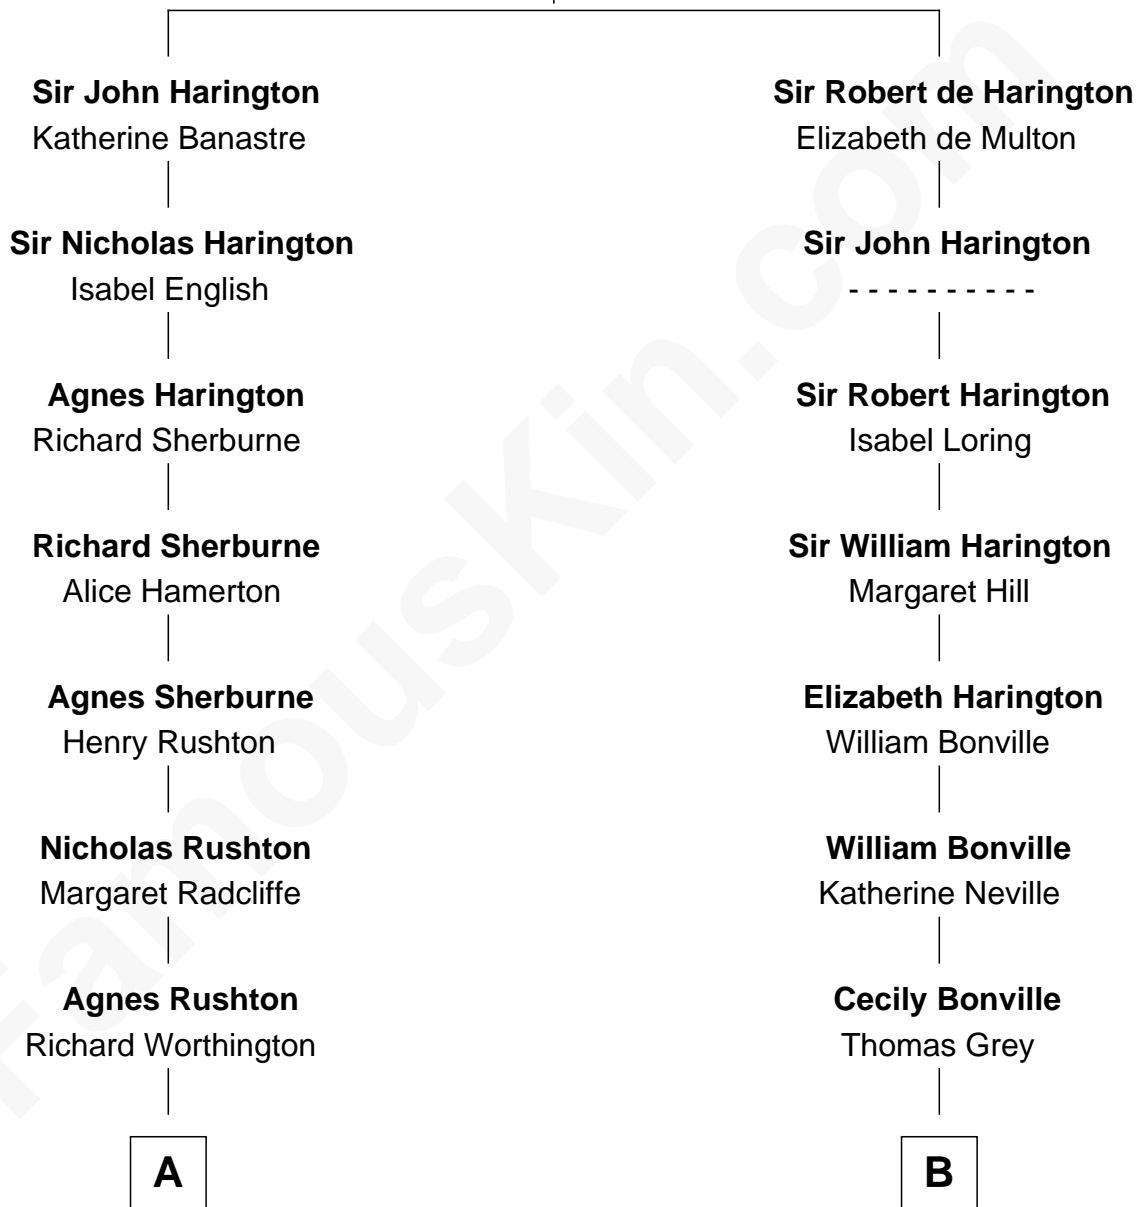

# FamousKin.com Relationship Chart of

**Calvin Coolidge**

*30th U.S. President*

18th cousin 1 time removed of

**John Brown**

*American Abolitionist*

**Sir John de Harington**

Joan - - - - -

FamousKin.com