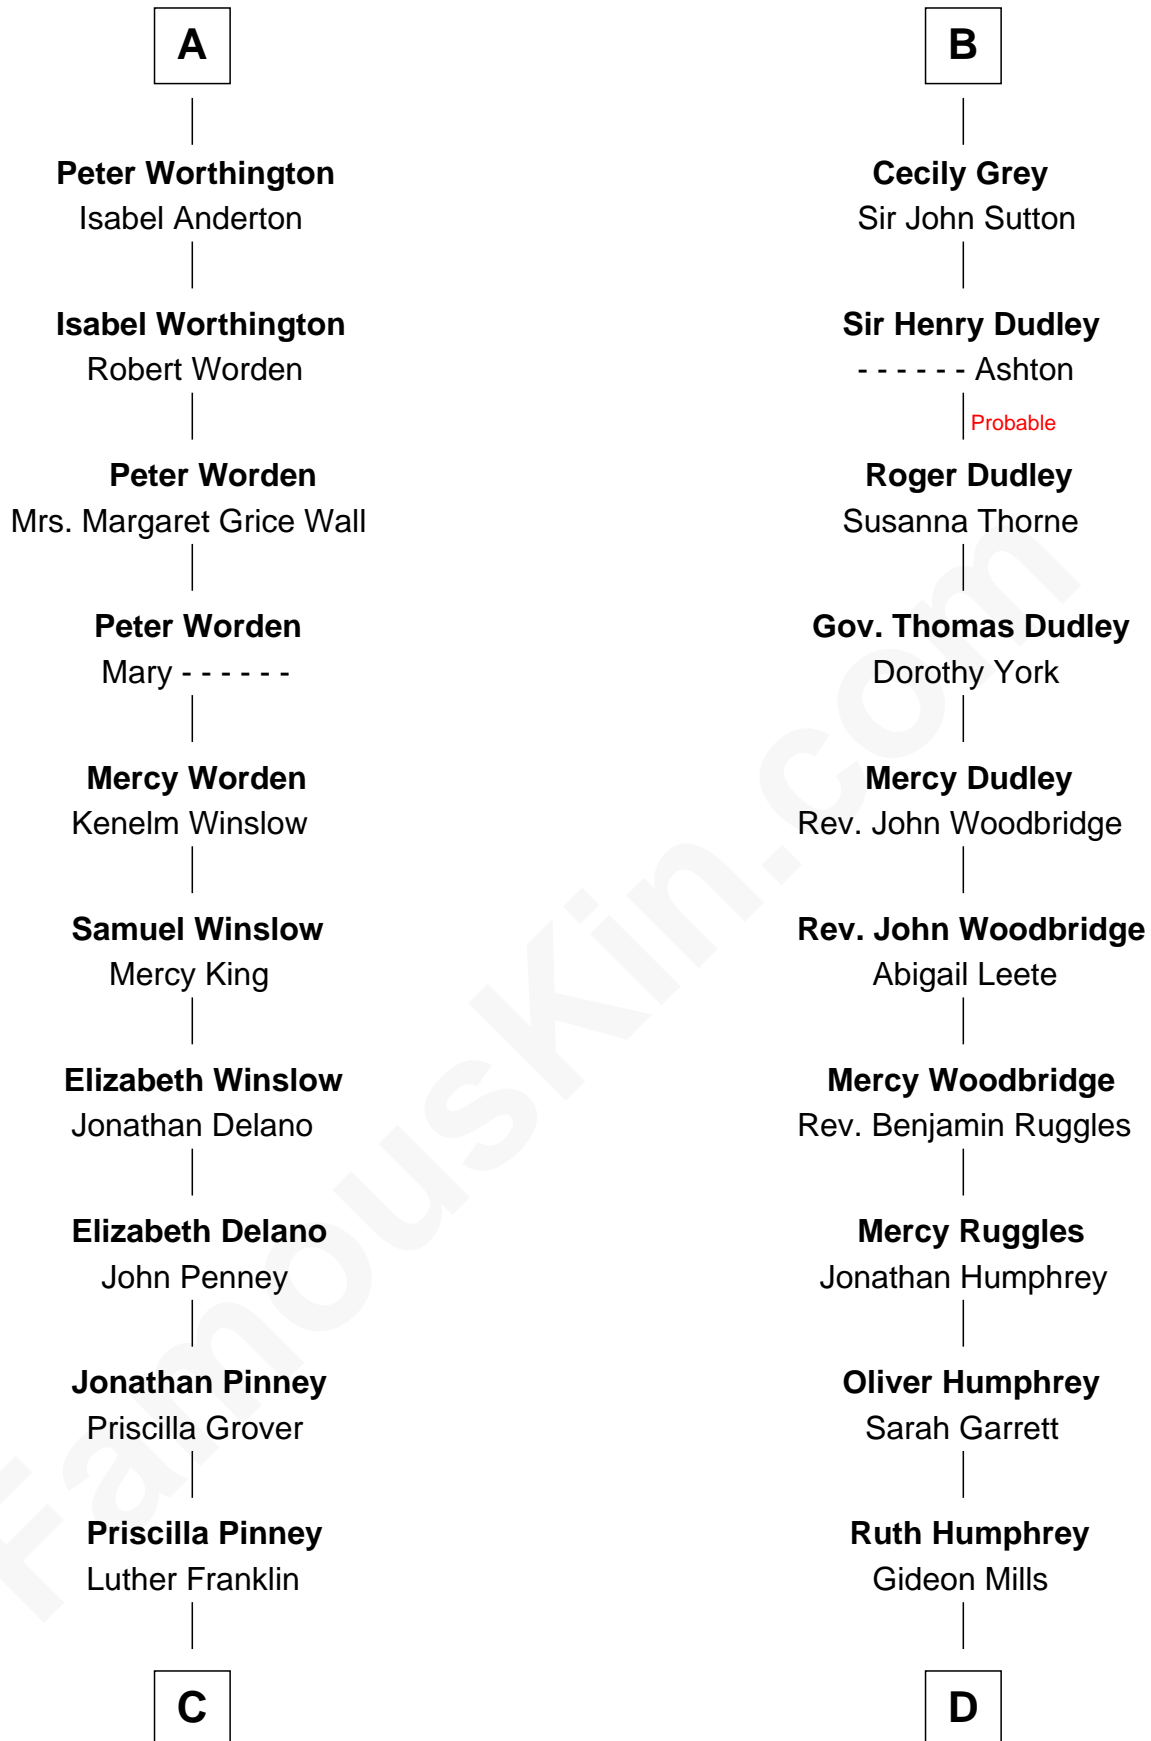

# FamousKin.com Relationship Chart of

**Calvin Coolidge**

*30th U.S. President*

18th cousin 1 time removed of

**John Brown**

*American Abolitionist*

**Sir John de Harington**

Joan - - - - -

FamousKin.com