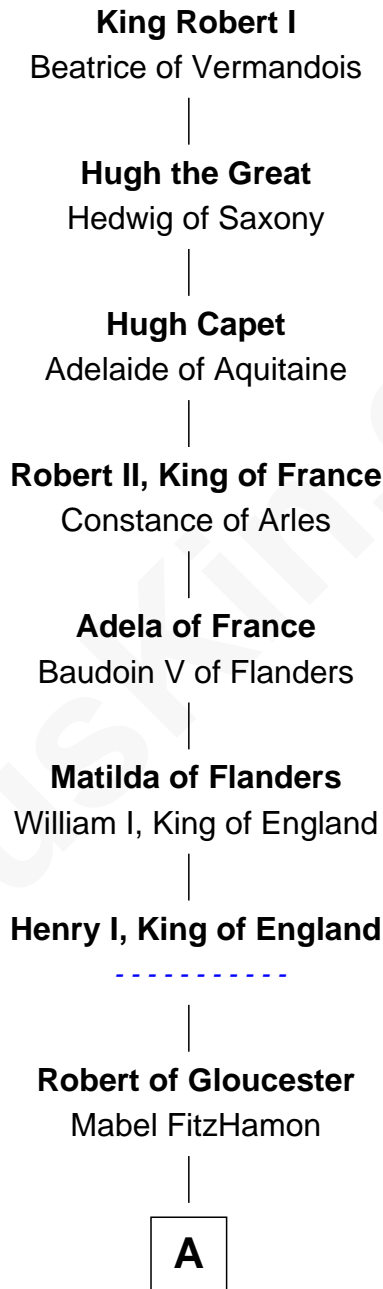

FamousKin.com Relationship Chart of

Calvin Coolidge

30th U.S. President

30th Great-grandson of

King Robert I

King of France

A

Maud of Gloucester
Sir Ranulf de Gernons