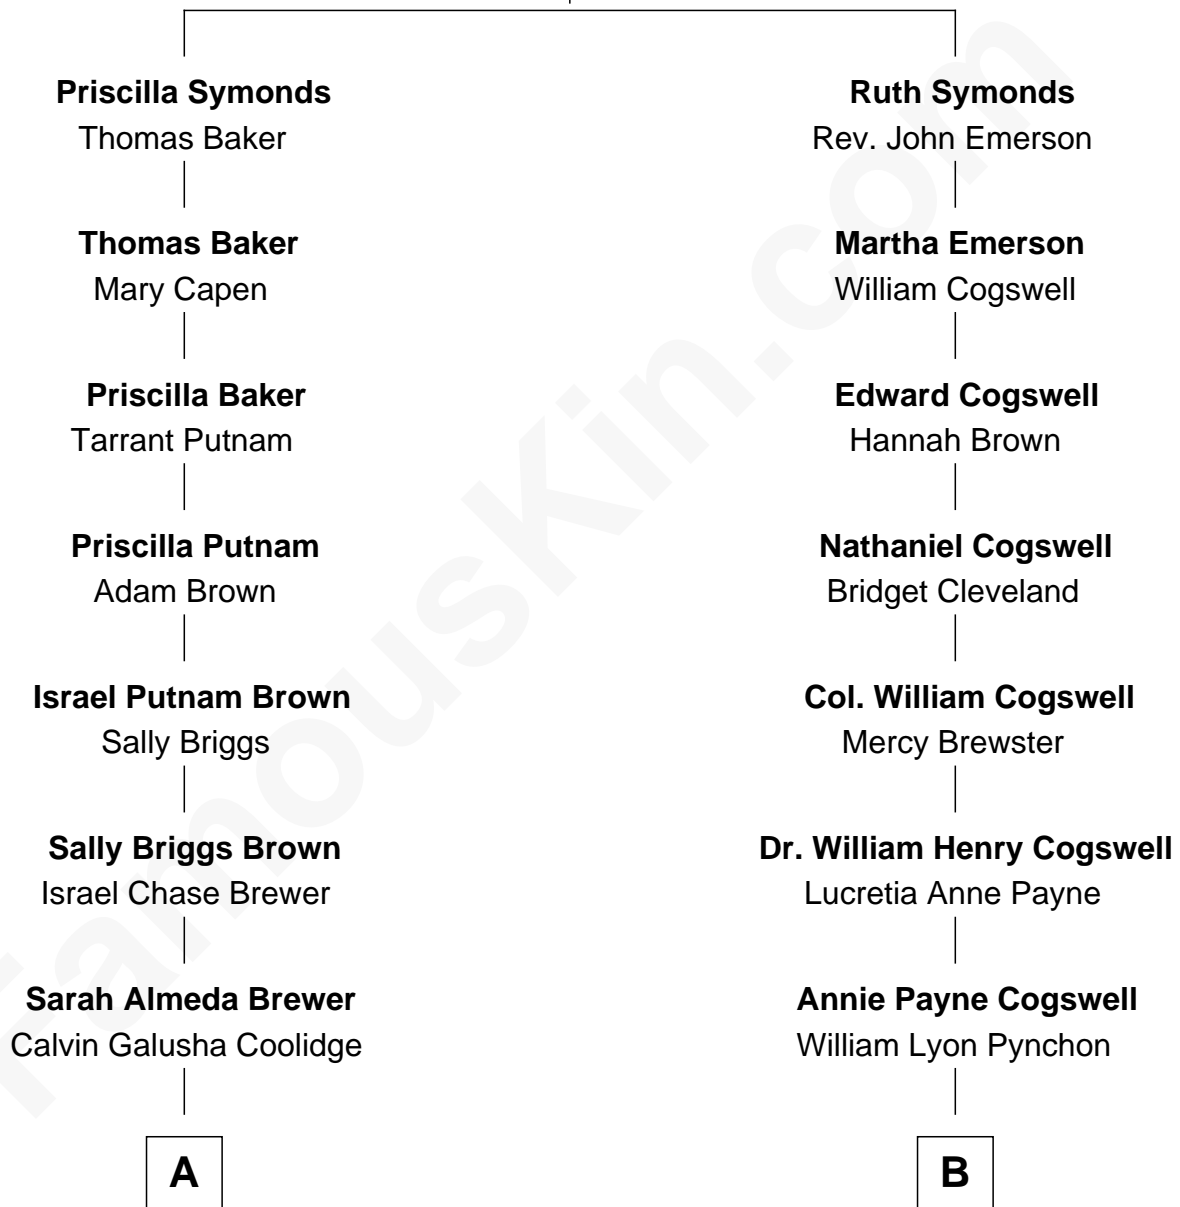

FamousKin.com Relationship Chart of

Calvin Coolidge

30th U.S. President

8th cousin 1 time removed of

Thomas Pynchon

American Novelist

Samuel Symonds

Martha Reade

A

Col. John Calvin Coolidge

Victoria Josephine Moor

Calvin Coolidge

30th U.S. President

B

William Henry Chichele Pynchon

Carrie Susan Moyses