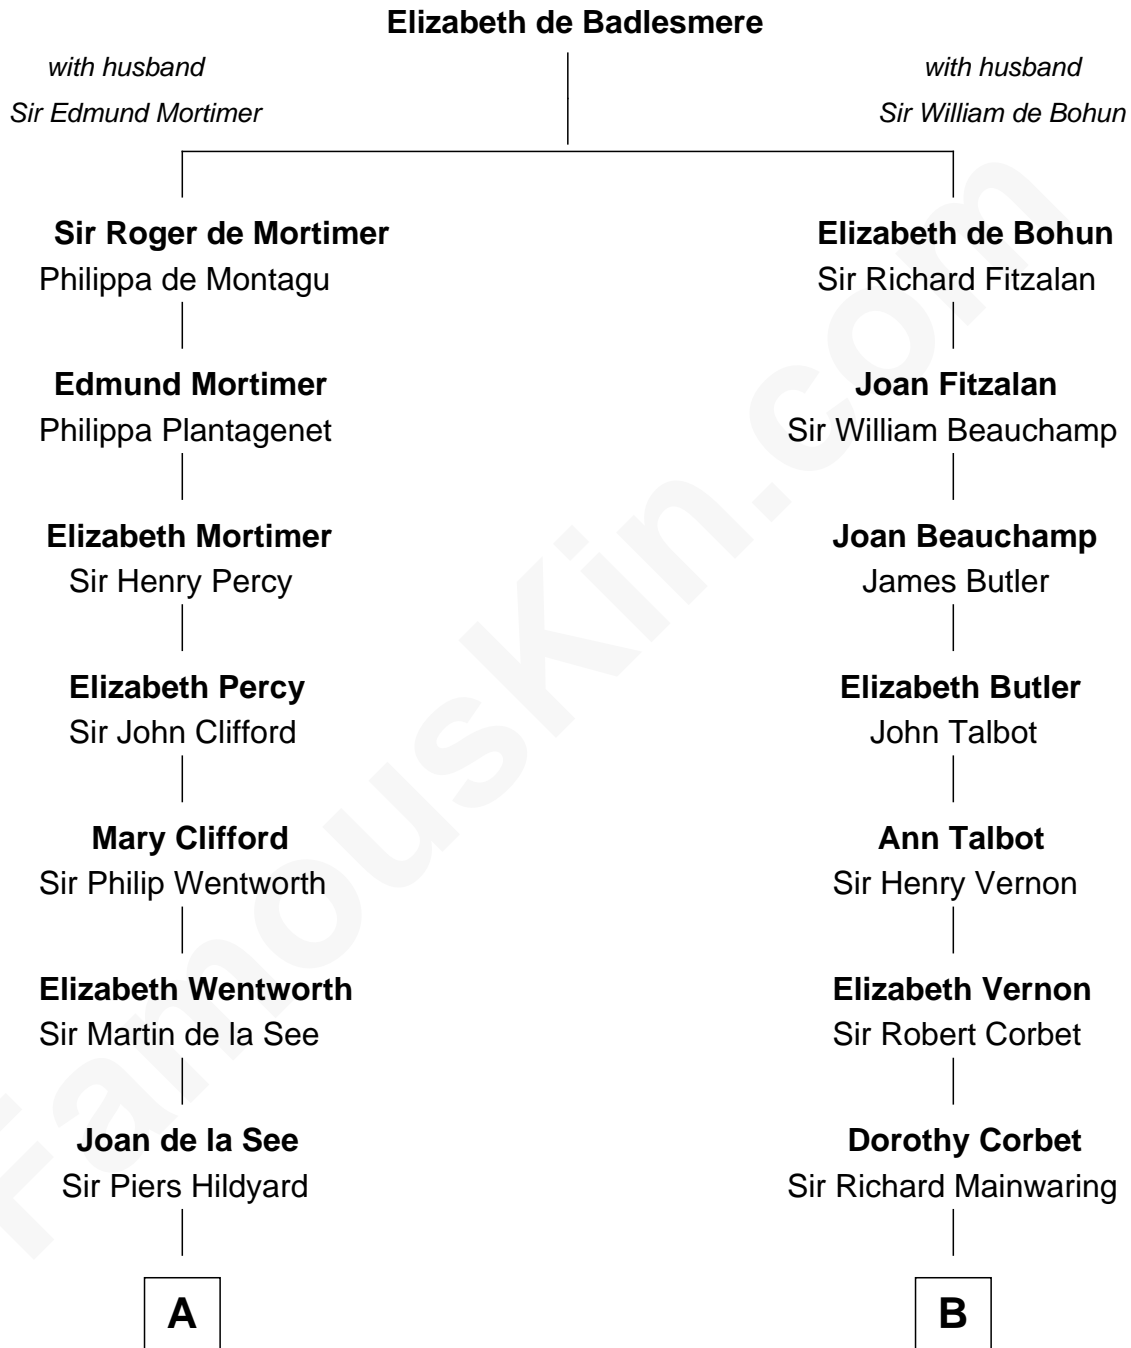

**FamousKin.com**  
**Relationship Chart of**  
**Calvin Coolidge**  
*30th U.S. President*

**19th cousin 1 time removed of**  
**Allen Dulles**  
*5th Director of the C.I.A.*

**C**

**Sally Briggs Brown**  
Israel Chase Brewer

**Sarah Almeda Brewer**  
Calvin Galusha Coolidge

**Col. John Calvin Coolidge**  
Victoria Josephine Moor

**Calvin Coolidge**  
*30th U.S. President*

**D**

**Harriet Lathrop Winslow**  
Rev. John Welsh Dulles