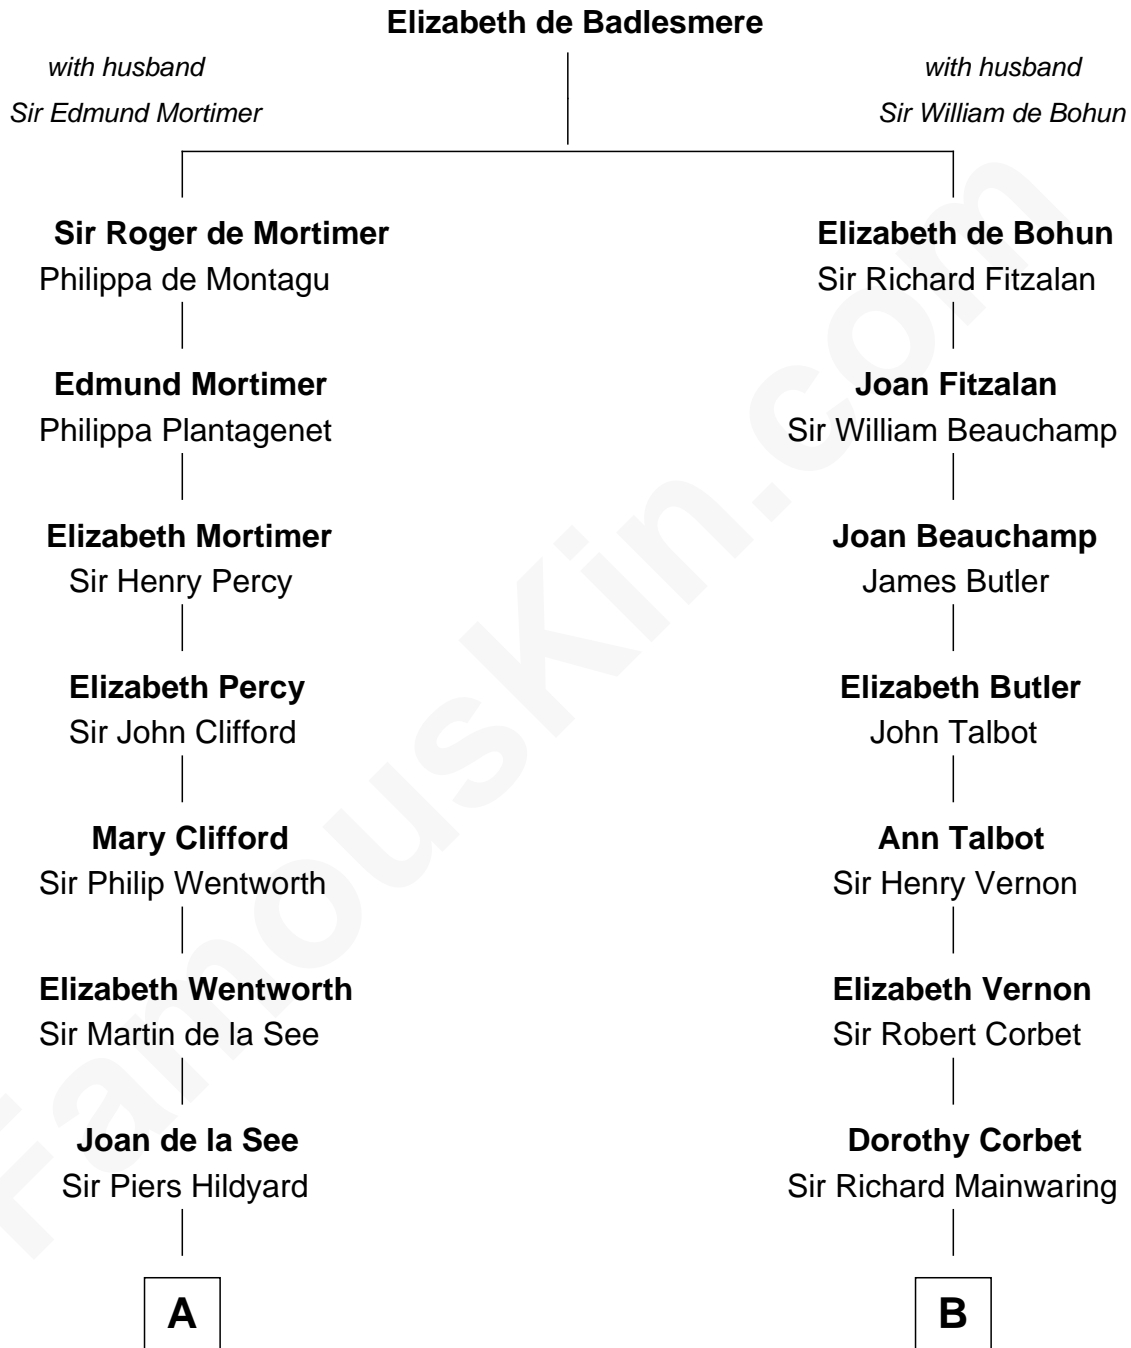

FamousKin.com
Relationship Chart of
Calvin Coolidge
30th U.S. President

19th cousin 1 time removed of

John Foster Dulles
52nd U.S. Secretary of State

C

Sally Briggs Brown
Israel Chase Brewer

Sarah Almeda Brewer
Calvin Galusha Coolidge

Col. John Calvin Coolidge
Victoria Josephine Moor

Calvin Coolidge
30th U.S. President

D

Harriet Lathrop Winslow
Rev. John Welsh Dulles

Allen Macy Dulles
Edith Foster

John Foster Dulles
52nd U.S. Secretary of State