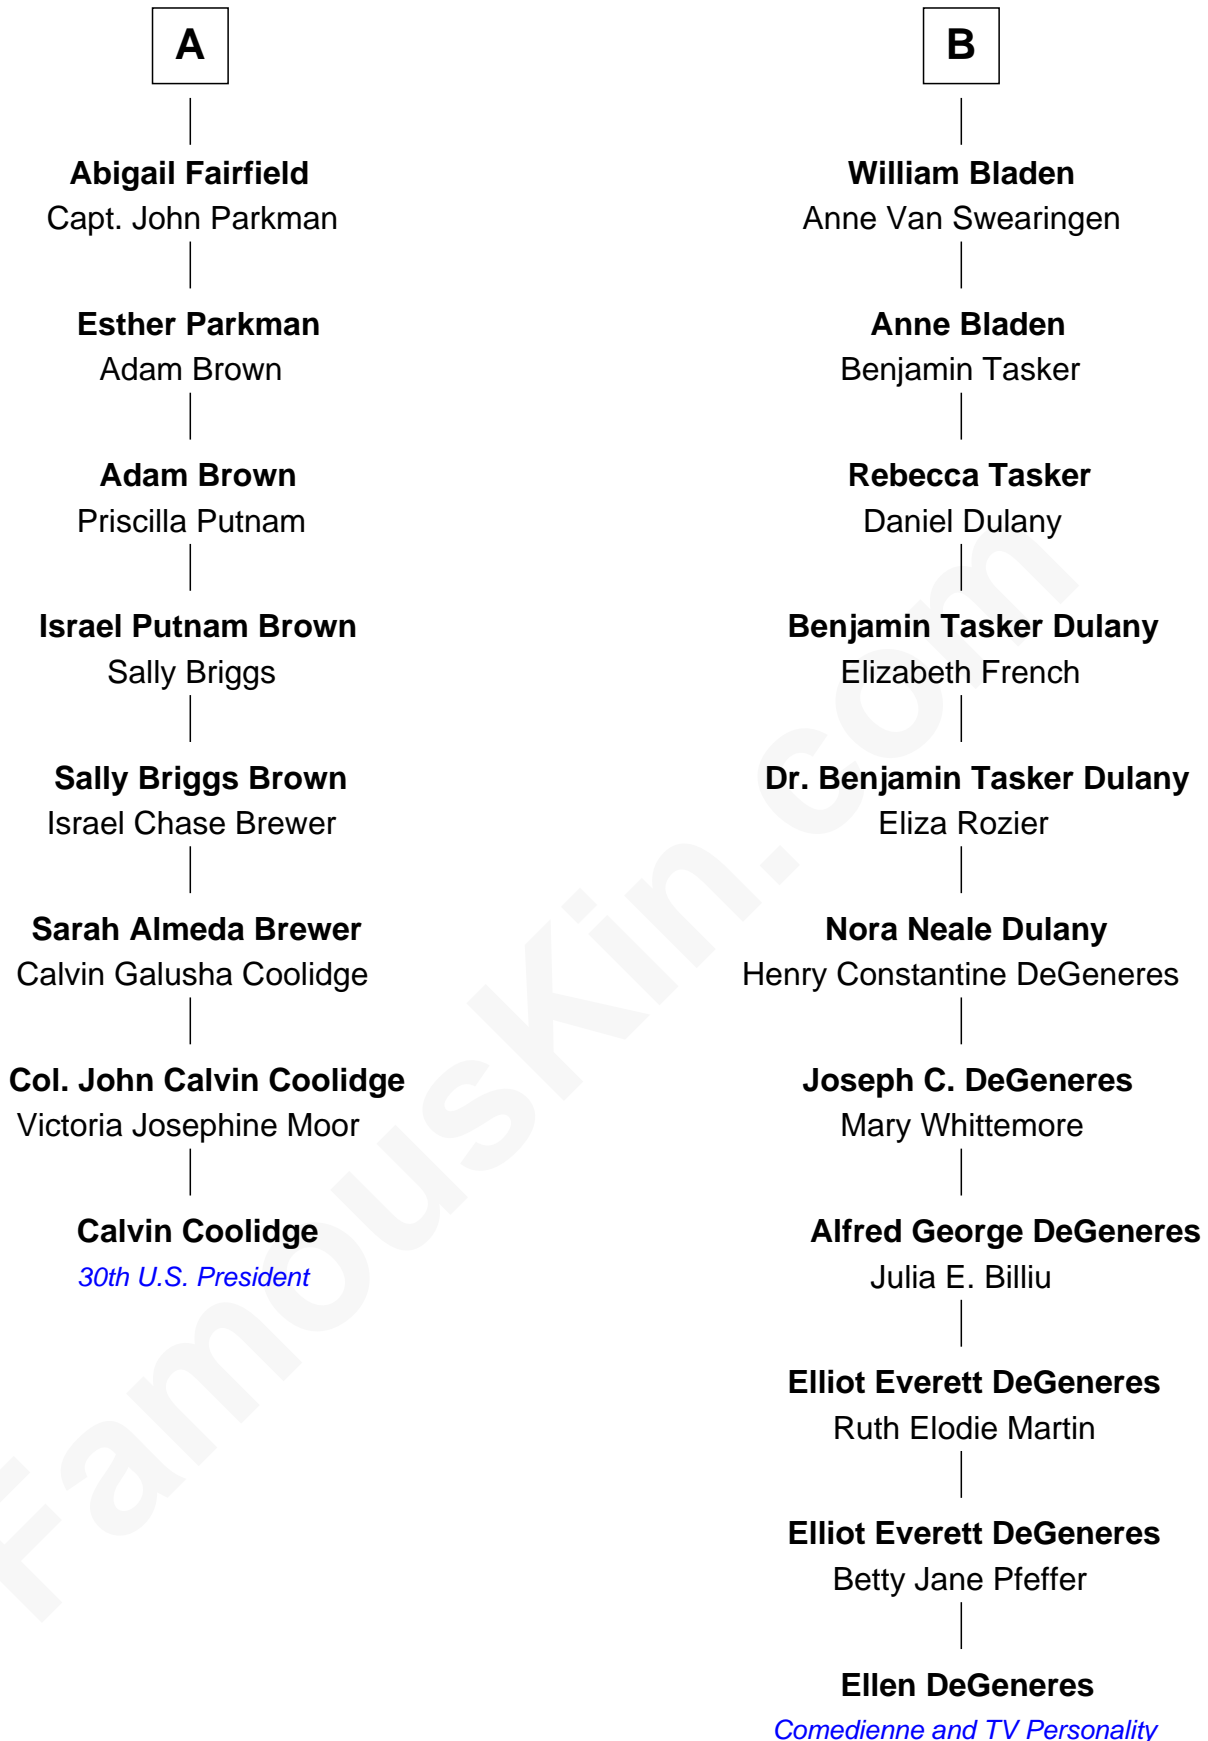

FamousKin.com Relationship Chart of

Calvin Coolidge

30th U.S. President

14th cousin 3 times removed of

Ellen DeGeneres

Comedienne and TV Personality

Sir Robert Hildyard

Elizabeth Hastings

Ellen DeGeneres photo by [Alan Light](#) (CC BY 2.0)