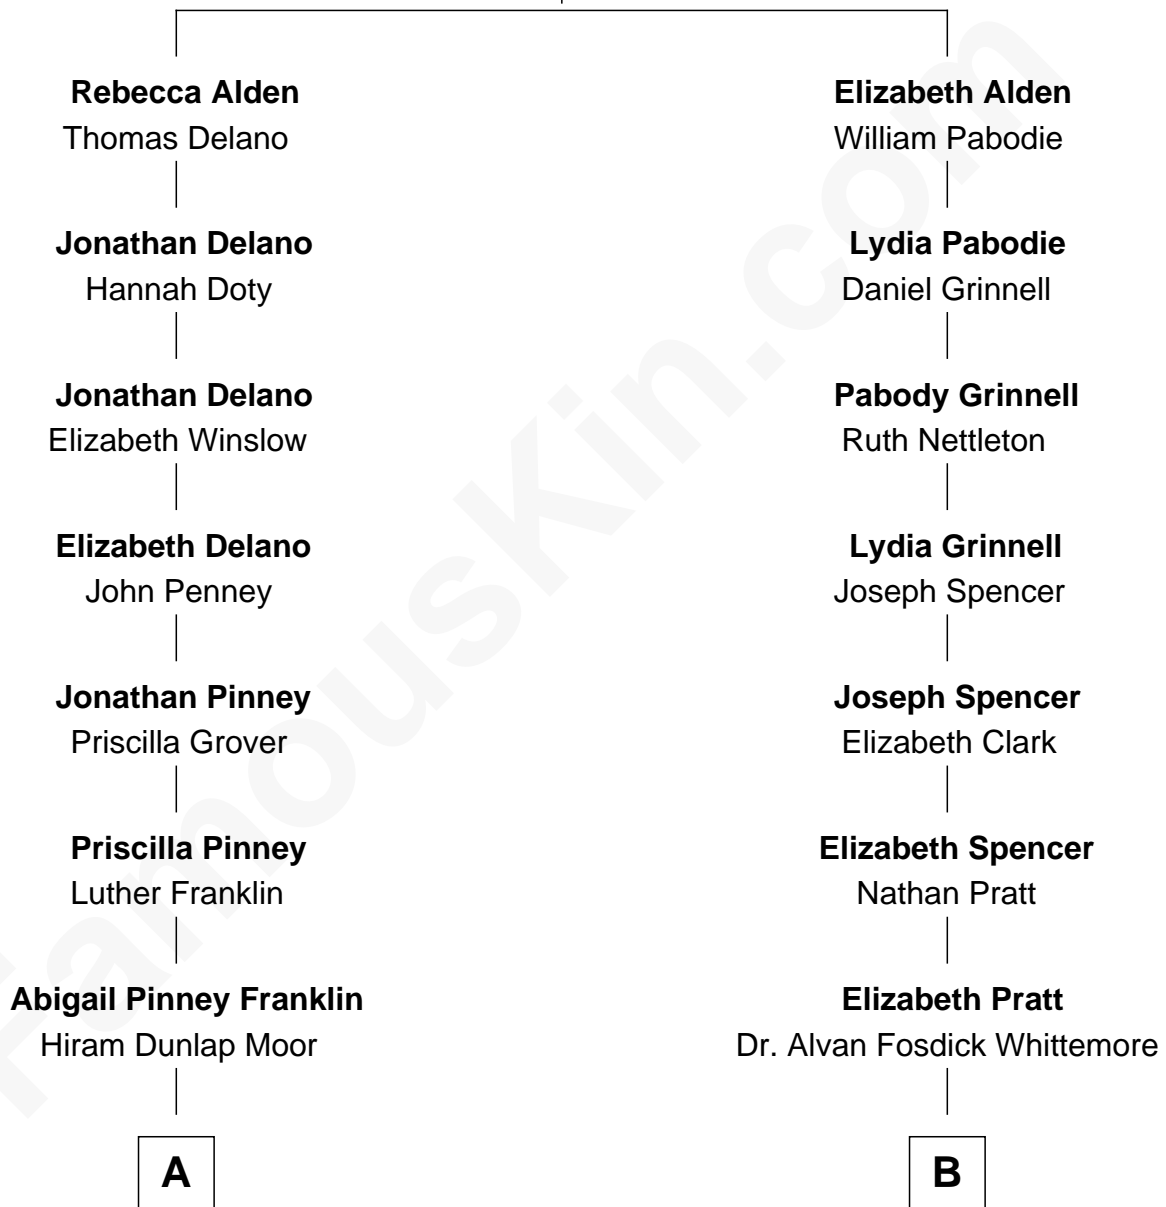

FamousKin.com Relationship Chart of

Calvin Coolidge

30th U.S. President

8th cousin 4 times removed of

Ellen DeGeneres

Comedienne and TV Personality

John Alden
Priscilla Mullins

A

Victoria Josephine Moor
Col. John Calvin Coolidge

Calvin Coolidge
30th U.S. President

B

George Whittemore
Cordelia Jenkins Dozer

Mary Whittemore
Joseph C. DeGeneres

Alfred George DeGeneres
Julia E. Billiu

Elliot Everett DeGeneres
Ruth Elodie Martin