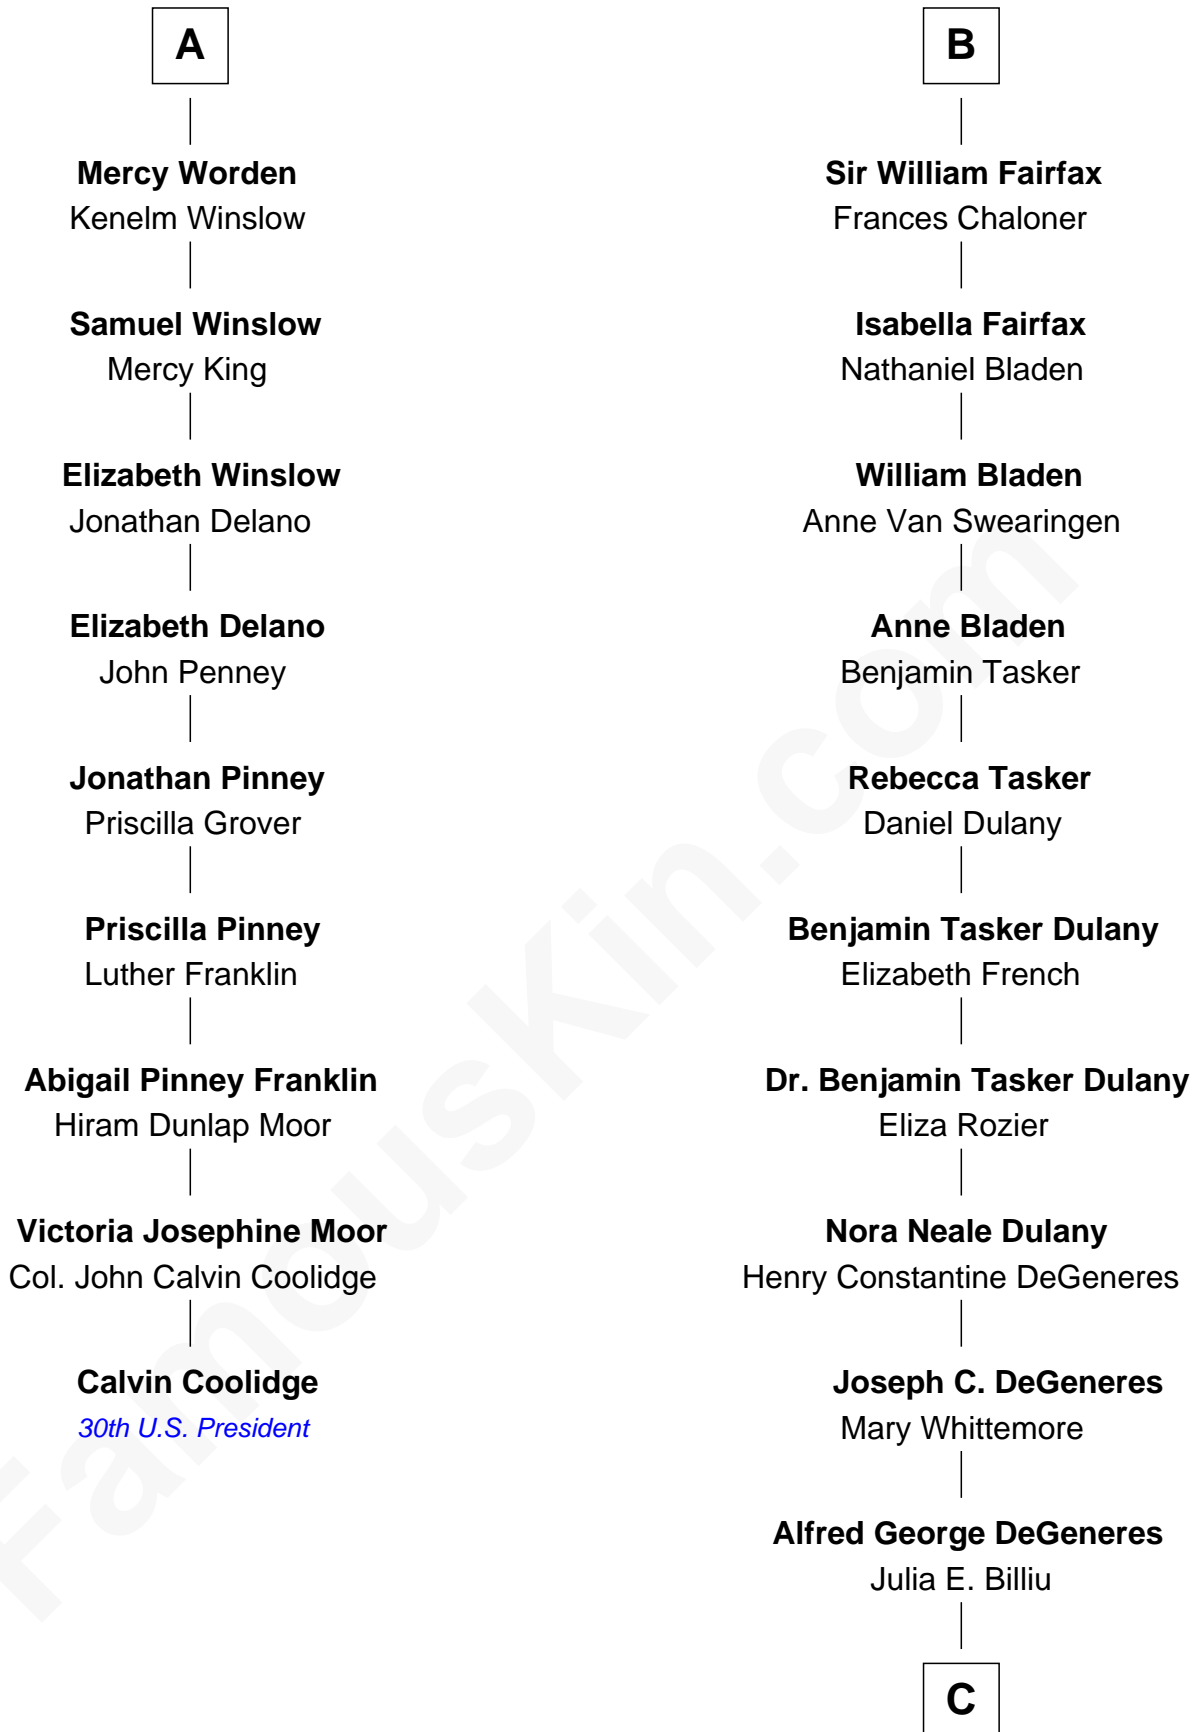

FamousKin.com Relationship Chart of

Calvin Coolidge

30th U.S. President

15th cousin 4 times removed of

Ellen DeGeneres

Comedienne and TV Personality

Richard Sherburne

Alice Hamerton