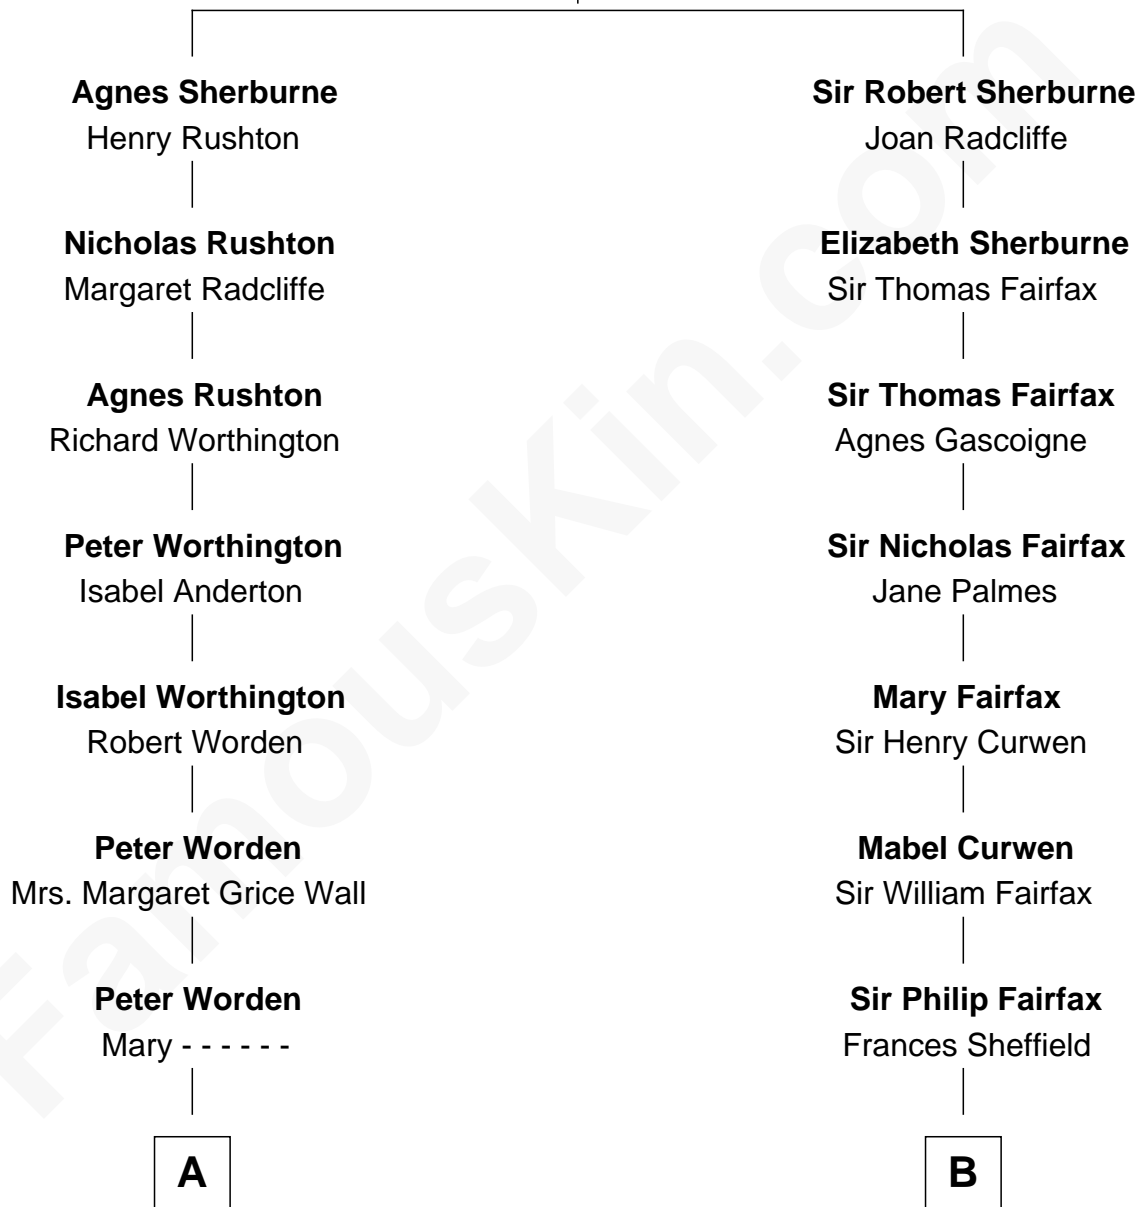

FamousKin.com Relationship Chart of

Calvin Coolidge

30th U.S. President

15th cousin 4 times removed of

Ellen DeGeneres

Comedienne and TV Personality

Richard Sherburne

Alice Hamerton