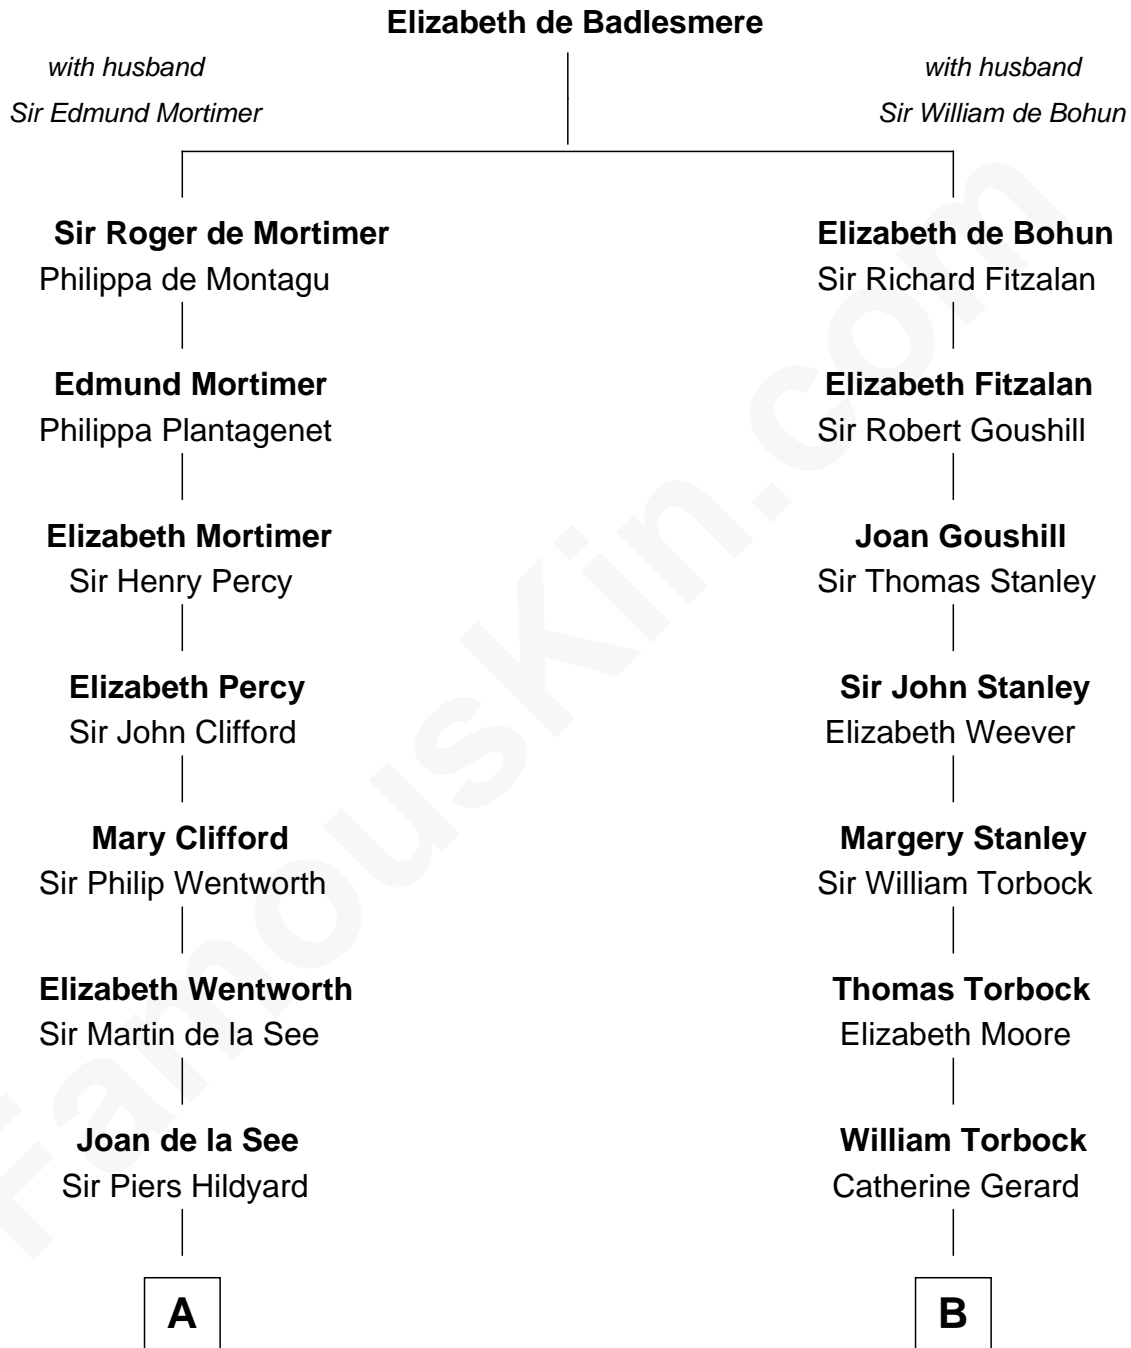

FamousKin.com
Relationship Chart of
Calvin Coolidge
30th U.S. President

17th cousin 3 times removed of

Buckminster Fuller
Author, Architect, and Inventor

C

—
Sally Briggs Brown

Israel Chase Brewer

—
Sarah Almeda Brewer

Calvin Galusha Coolidge

—
Col. John Calvin Coolidge

Victoria Josephine Moor

—
Calvin Coolidge

30th U.S. President

FamousKin.com