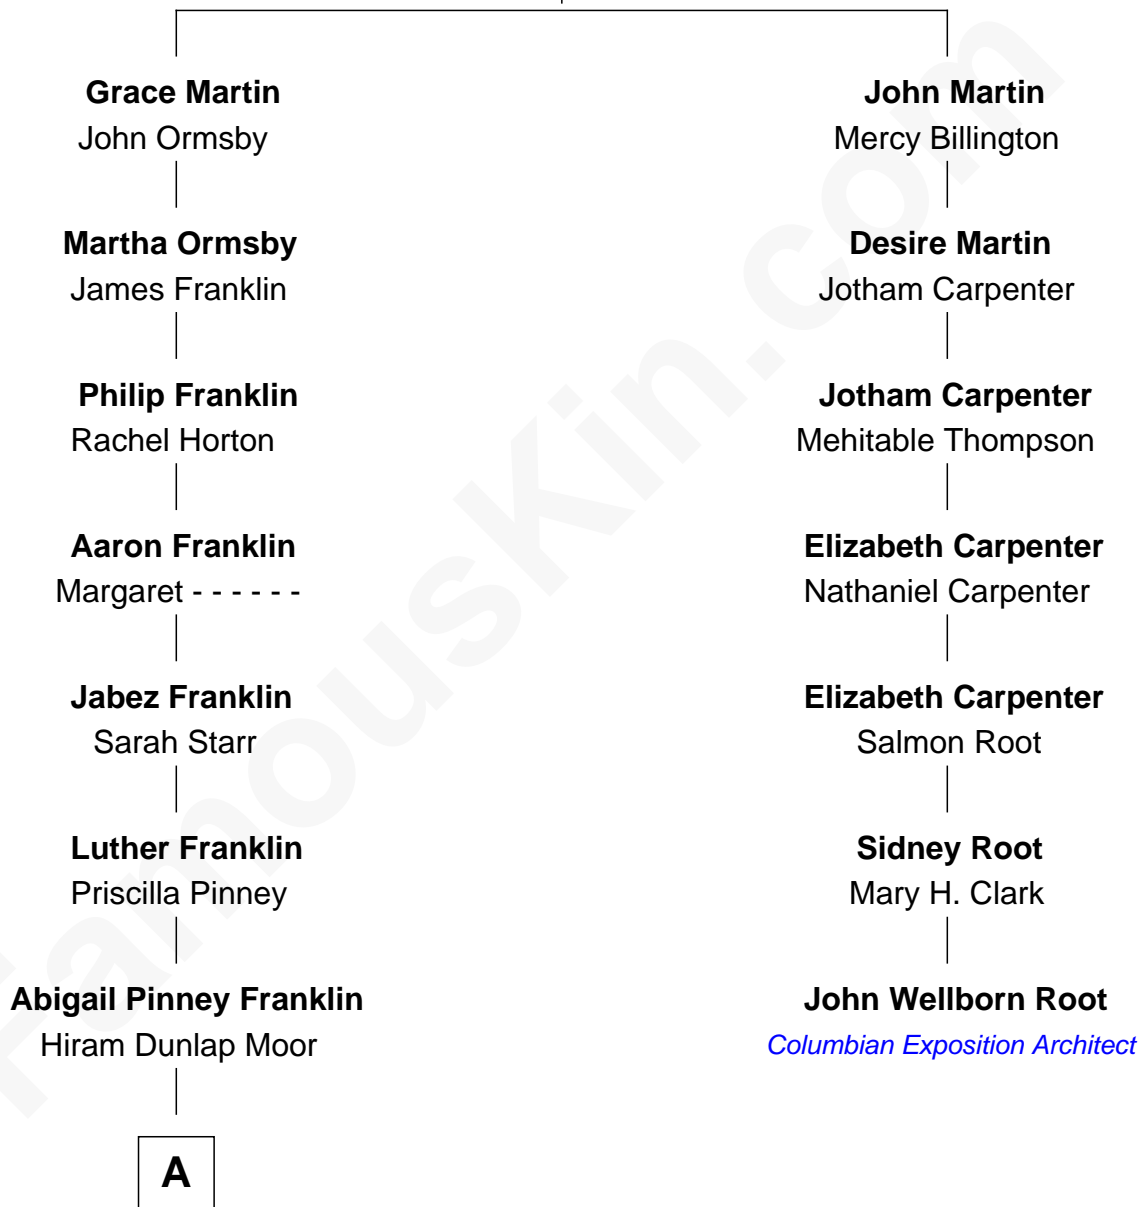

FamousKin.com Relationship Chart of

Calvin Coolidge

30th U.S. President

6th cousin 2 times removed of

John Wellborn Root

1893 Chicago Columbian Exposition Architect

Richard Martin

Elizabeth Salter

A

Victoria Josephine Moor

Col. John Calvin Coolidge

Calvin Coolidge

30th U.S. President

FamousKin.com