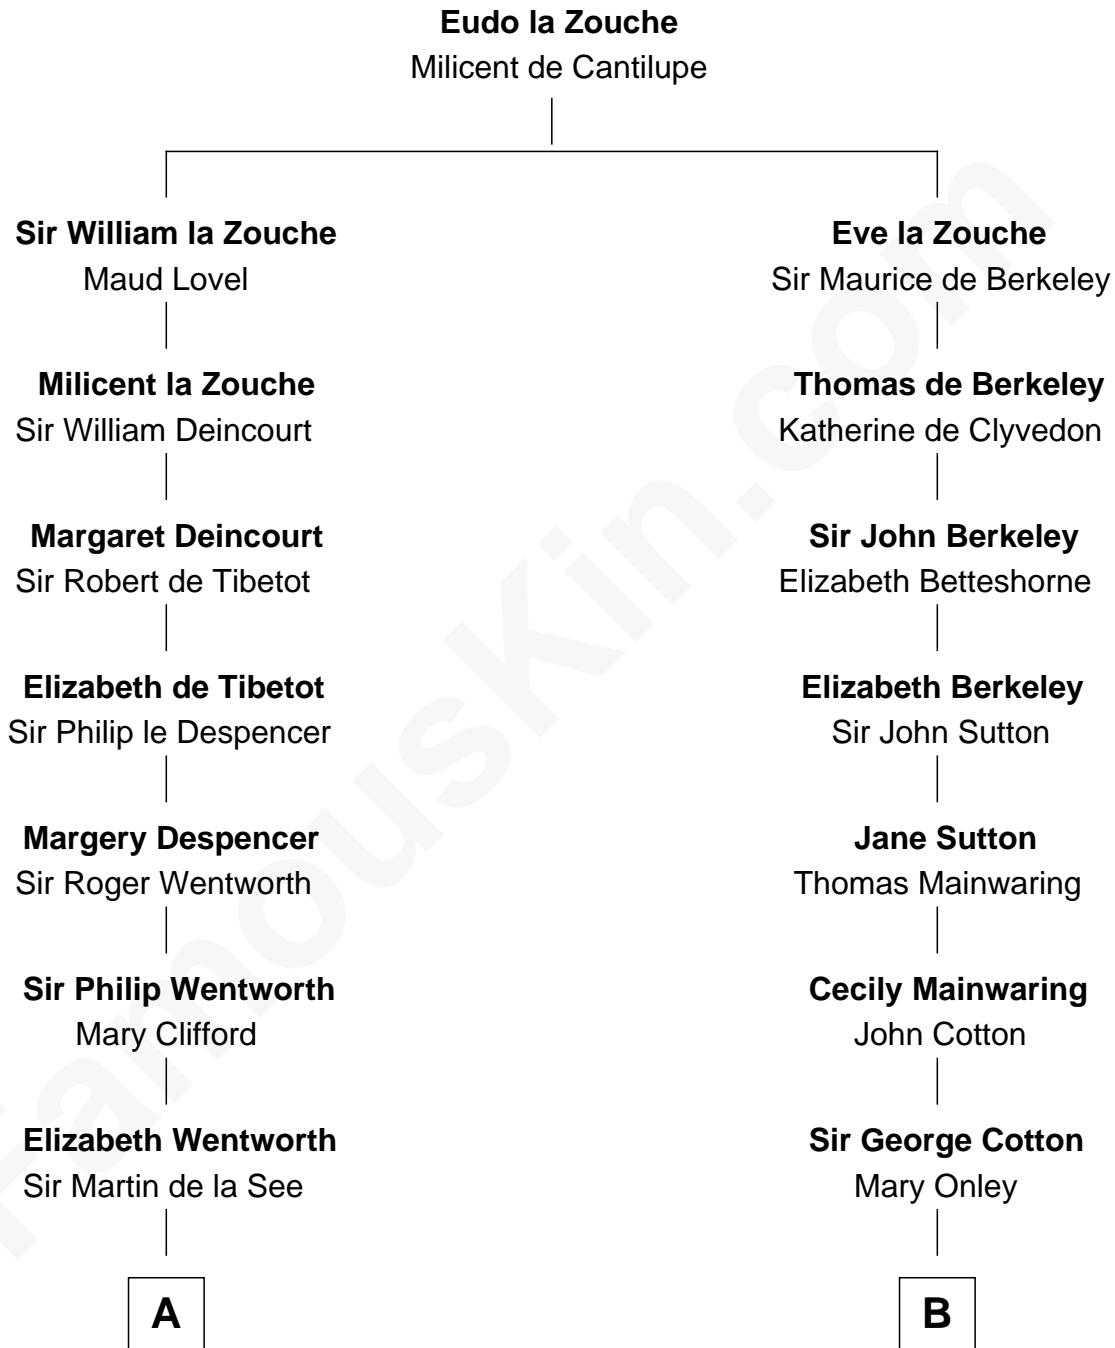

FamousKin.com
Relationship Chart of
Calvin Coolidge
30th U.S. President

16th cousin 5 times removed of
Marjorie Post
Founder of General Foods

FamousKin.com