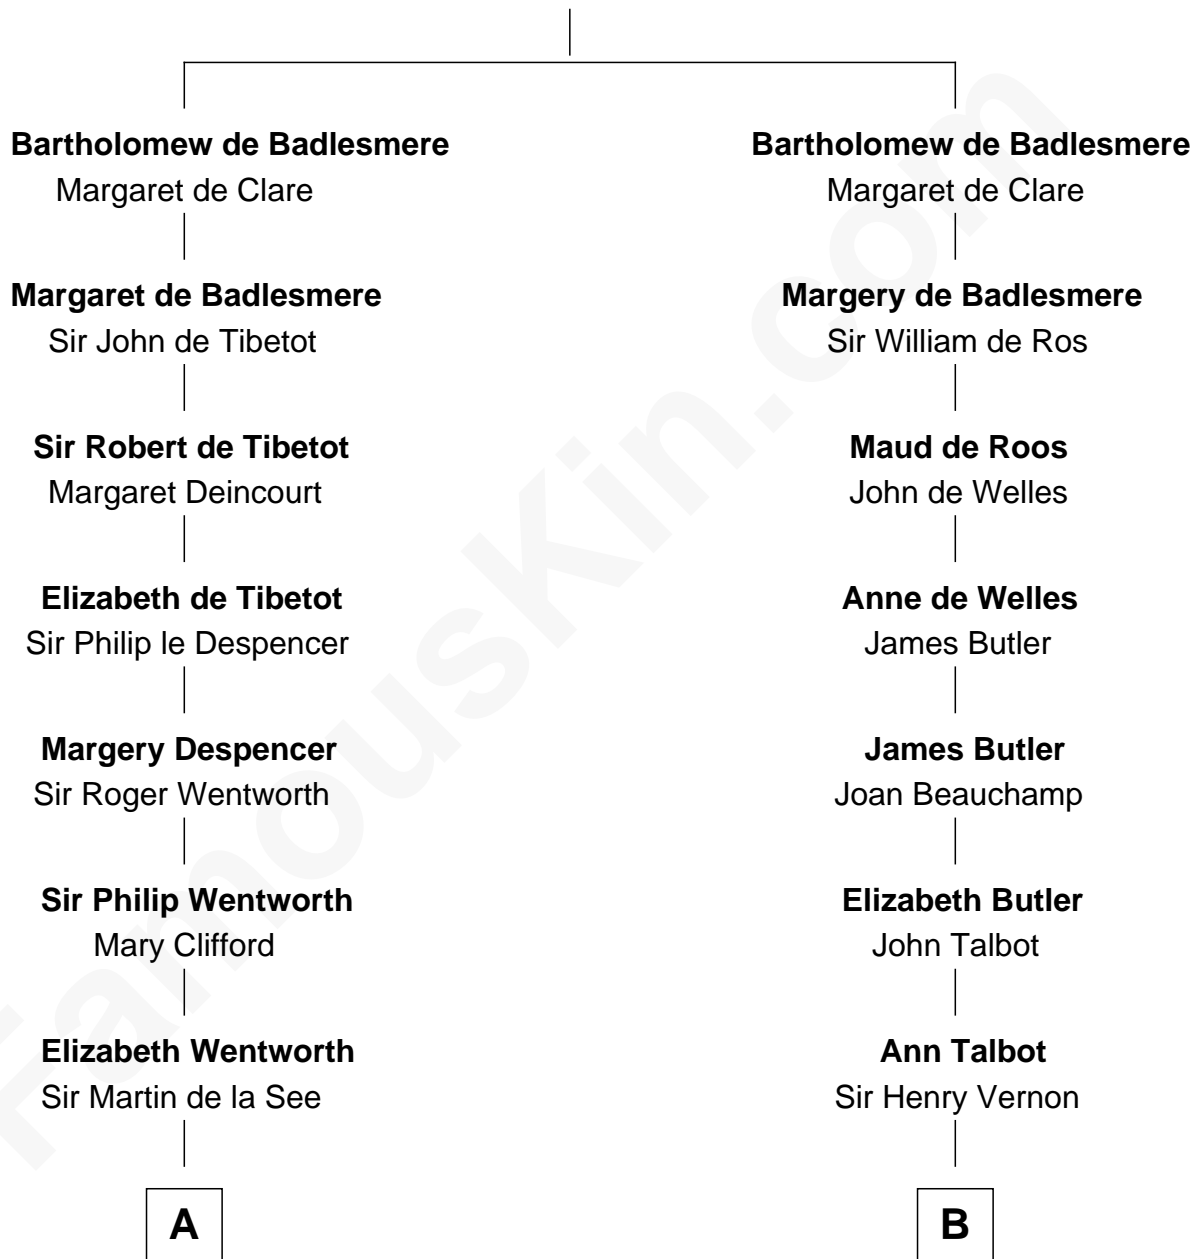

FamousKin.com
Relationship Chart of
Calvin Coolidge
30th U.S. President

18th cousin 3 times removed of

C. W. Post
Founder of Post Cereals

Gunselm de Badlesmere

FamousKin.com