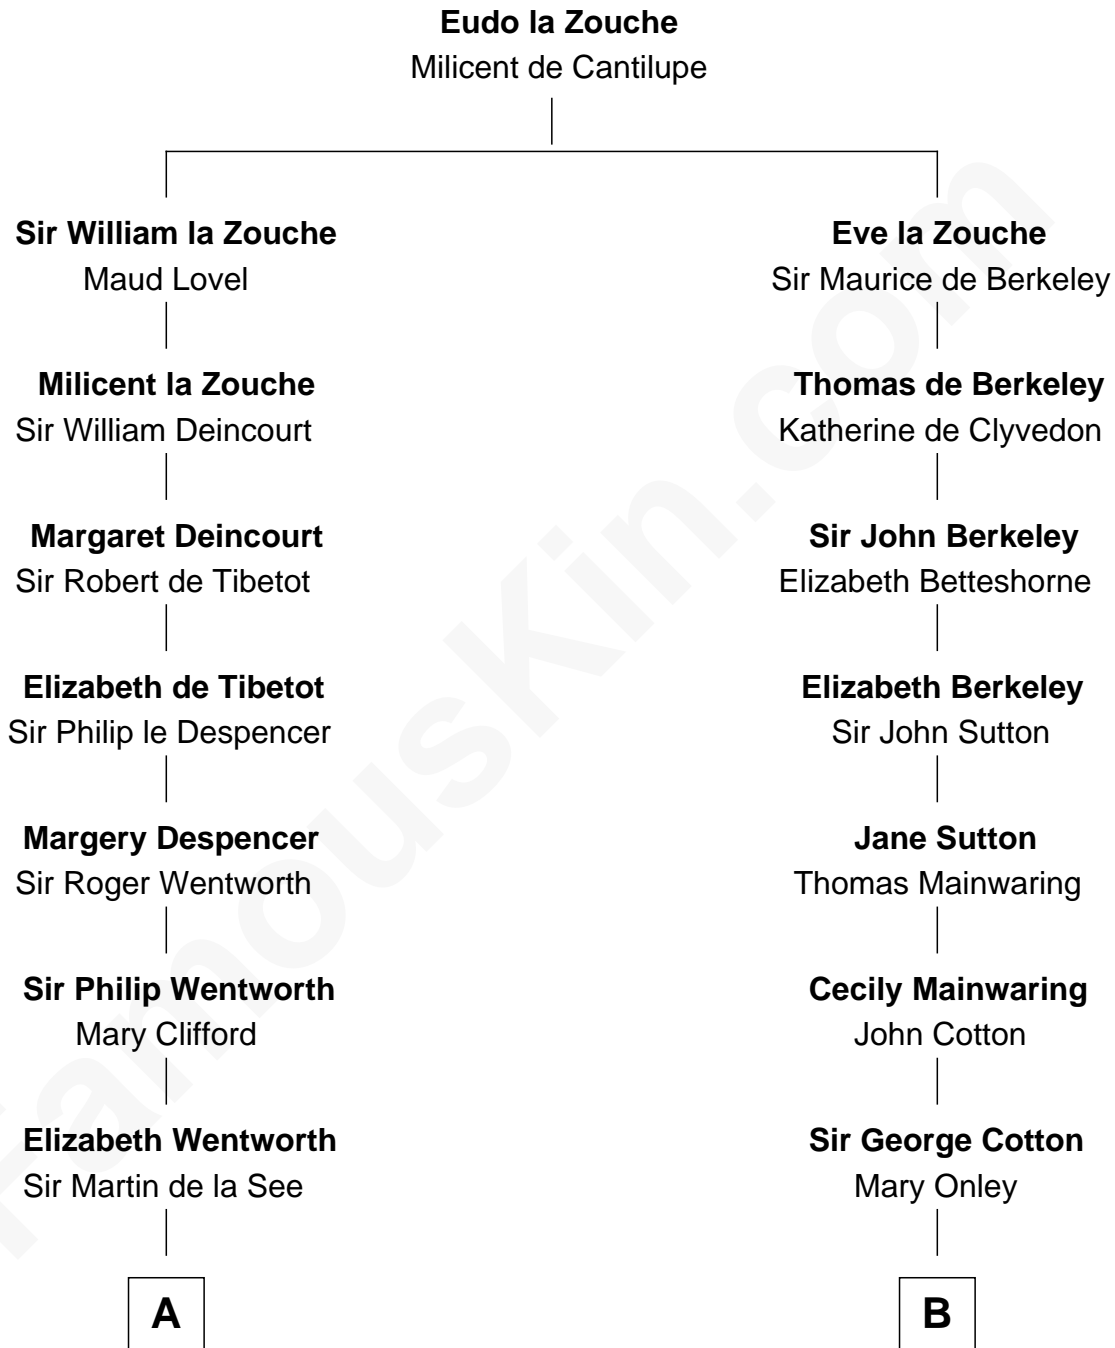

FamousKin.com
Relationship Chart of
Calvin Coolidge
30th U.S. President

15th cousin 6 times removed of
C. W. Post
Founder of Post Cereals

FamousKin.com