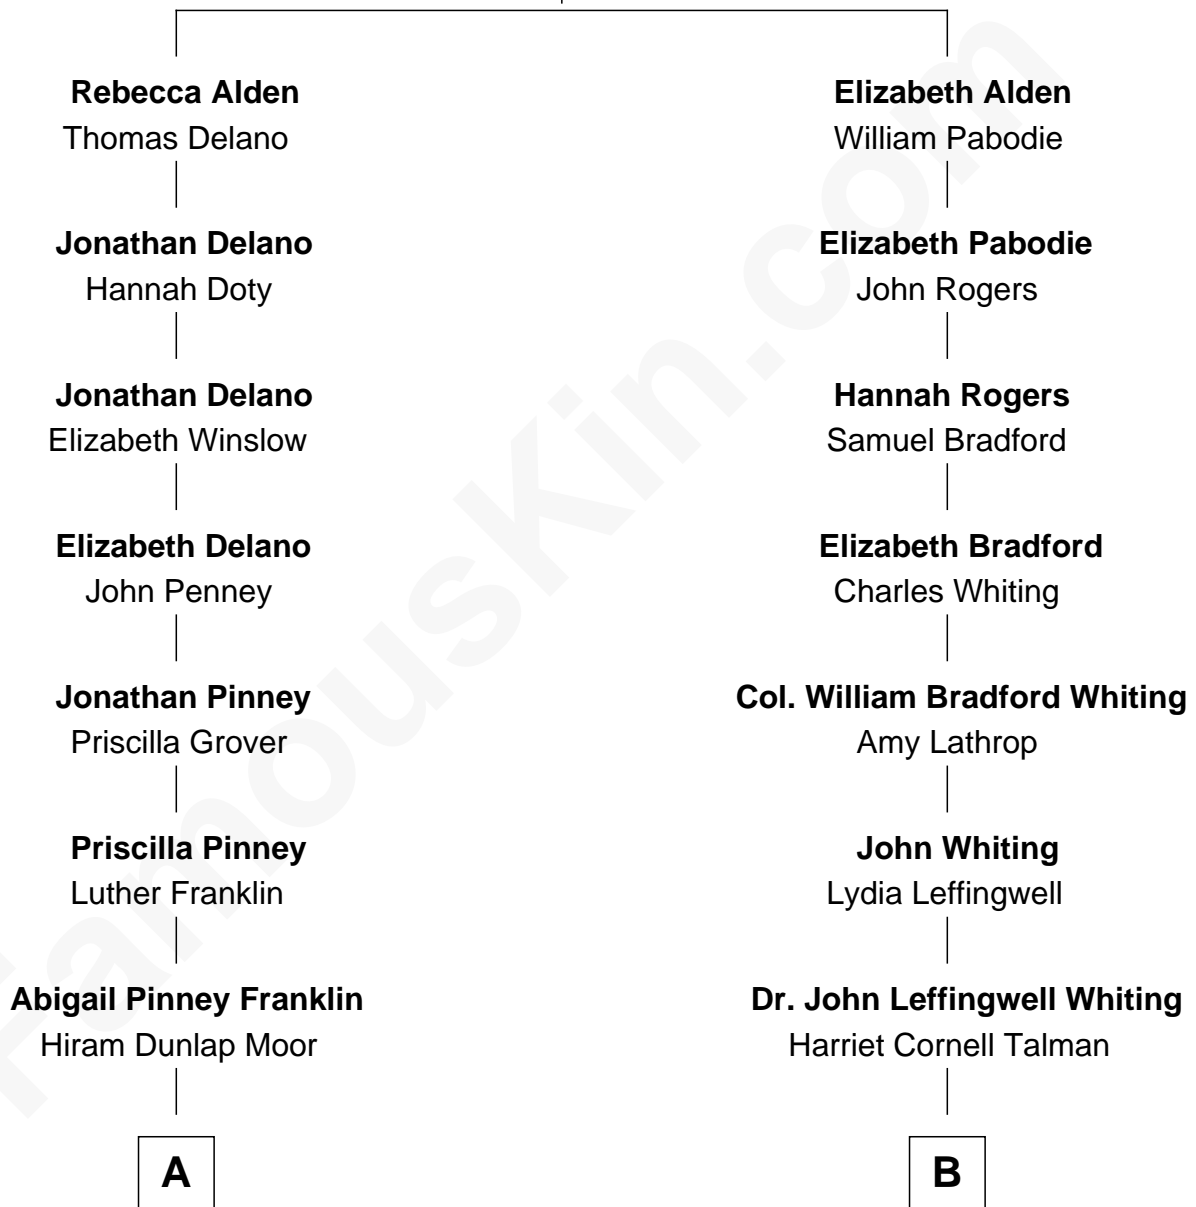

FamousKin.com Relationship Chart of

Calvin Coolidge

30th U.S. President

8th cousin 3 times removed of

Adlai Stevenson III

U.S. Senator from Illinois

John Alden
Priscilla Mullins

A

Victoria Josephine Moor
Col. John Calvin Coolidge

Calvin Coolidge
30th U.S. President

B

John Talman Whiting
Mary Sophia Hill

Mary DeGama Whiting
William Borden

John Borden
Ellen Wallace Waller

Ellen Borden
Adlai Ewing Stevenson