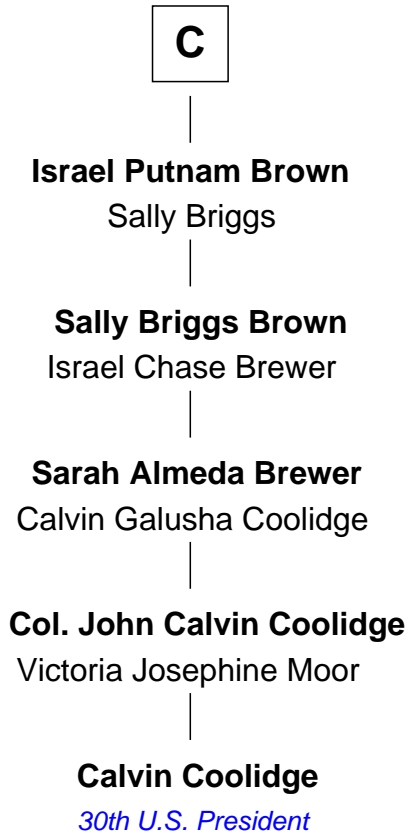

FamousKin.com
Relationship Chart of
Calvin Coolidge
30th U.S. President

16th cousin 5 times removed of
Henry Lee III
9th Governor of Virginia

FamousKin.com