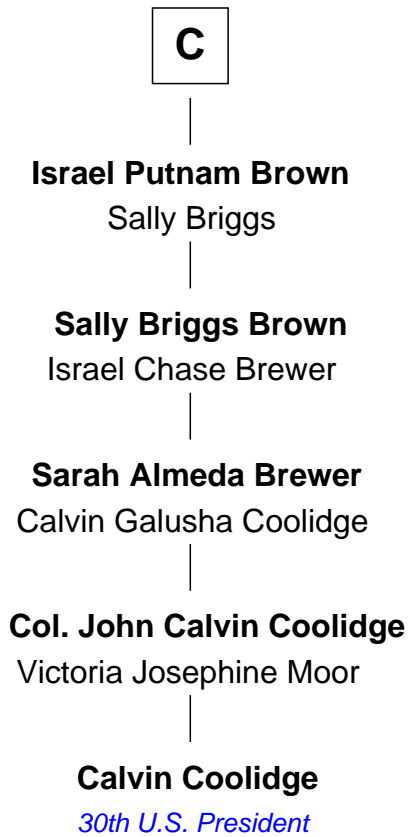

FamousKin.com Relationship Chart of

Calvin Coolidge

30th U.S. President

15th cousin 6 times removed of

Henry Lee III

9th Governor of Virginia

Gunselm de Badlesmere

Bartholomew de Badlesmere

Margaret de Clare

Margaret de Badlesmere

Sir John de Tibetot

Sir Robert de Tibetot

Margaret Deincourt

Elizabeth de Tibetot

Sir Philip le Despencer

Margery Despencer

Sir Roger Wentworth

Sir Philip Wentworth

Mary Clifford

Elizabeth Wentworth

Sir Martin de la See

A

Bartholomew de Badlesmere

Margaret de Clare

Katherine Stanley

Sir John Savage

Dulcia Savage

Sir Henry Bold

B

FamousKin.com