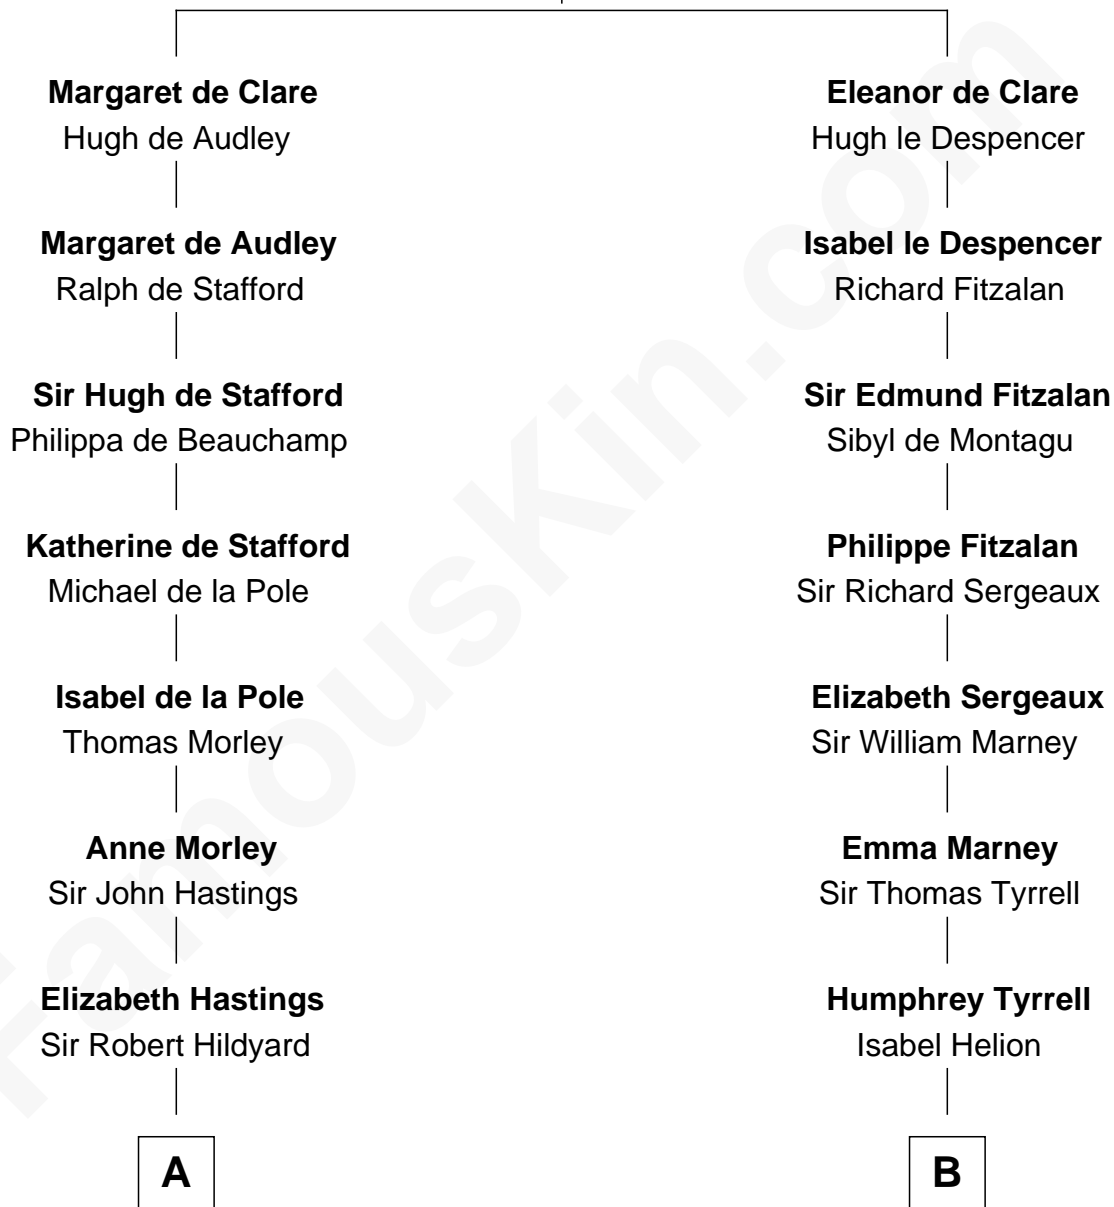

FamousKin.com Relationship Chart of

Calvin Coolidge

30th U.S. President

17th cousin 4 times removed of

Henry Lee III

9th Governor of Virginia

Sir Gilbert de Clare

Joan of Acre

FamousKin.com