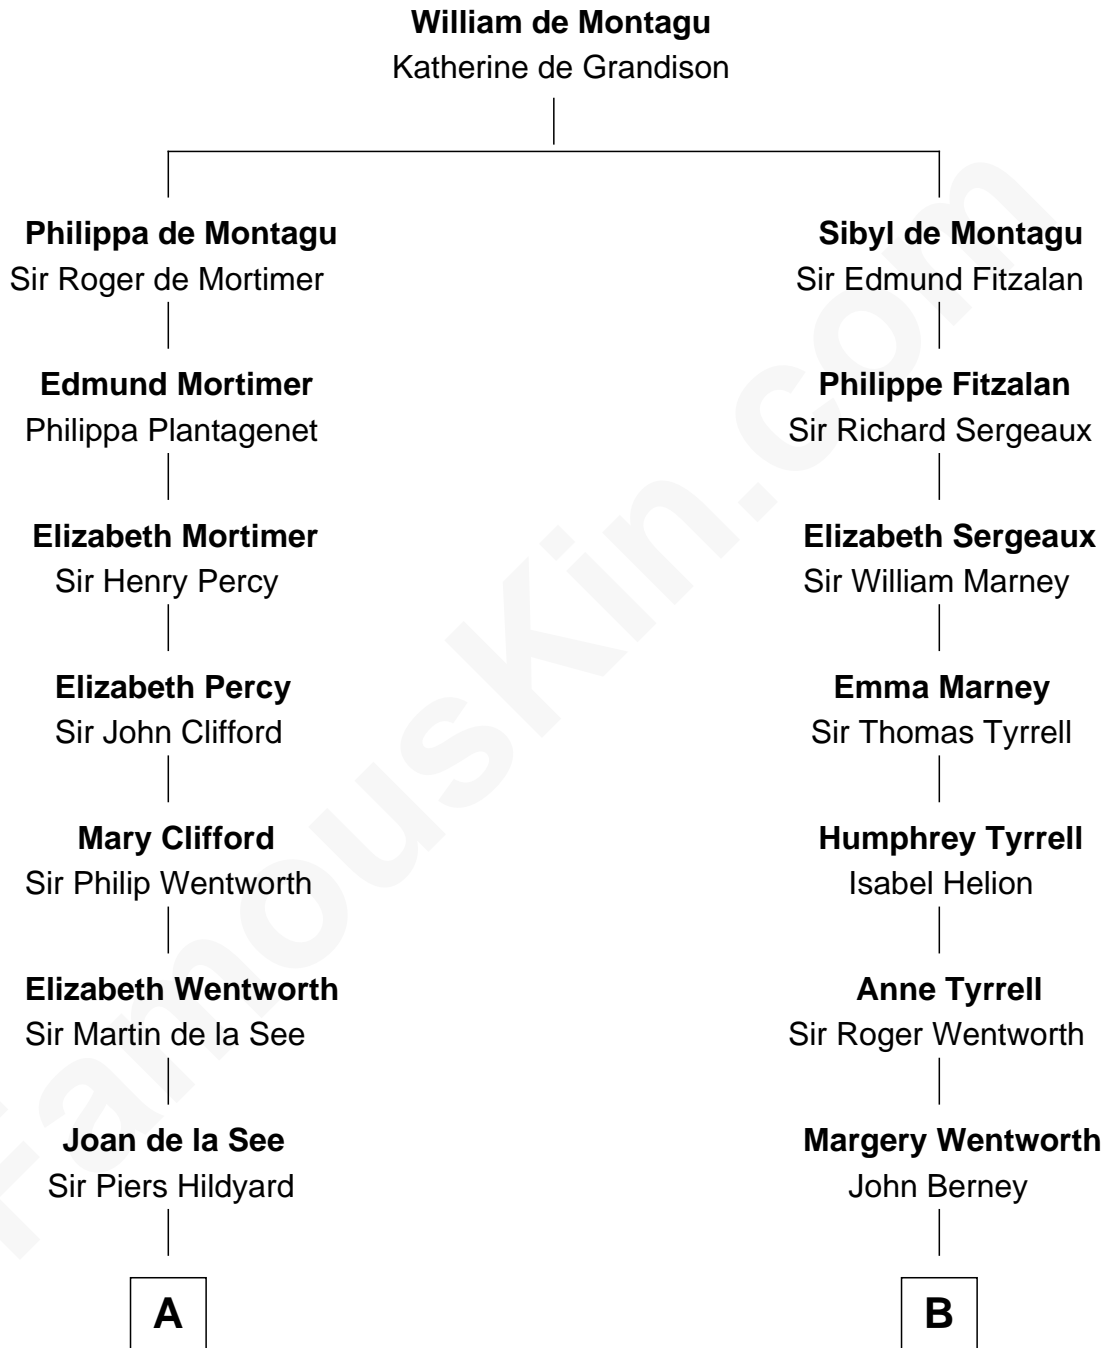

FamousKin.com
Relationship Chart of
Calvin Coolidge
30th U.S. President

15th cousin 5 times removed of
Henry Lee III
9th Governor of Virginia

C

—
Sally Briggs Brown

Israel Chase Brewer

—
Sarah Almeda Brewer

Calvin Galusha Coolidge

—
Col. John Calvin Coolidge

Victoria Josephine Moor

—
Calvin Coolidge

30th U.S. President

FamousKin.com