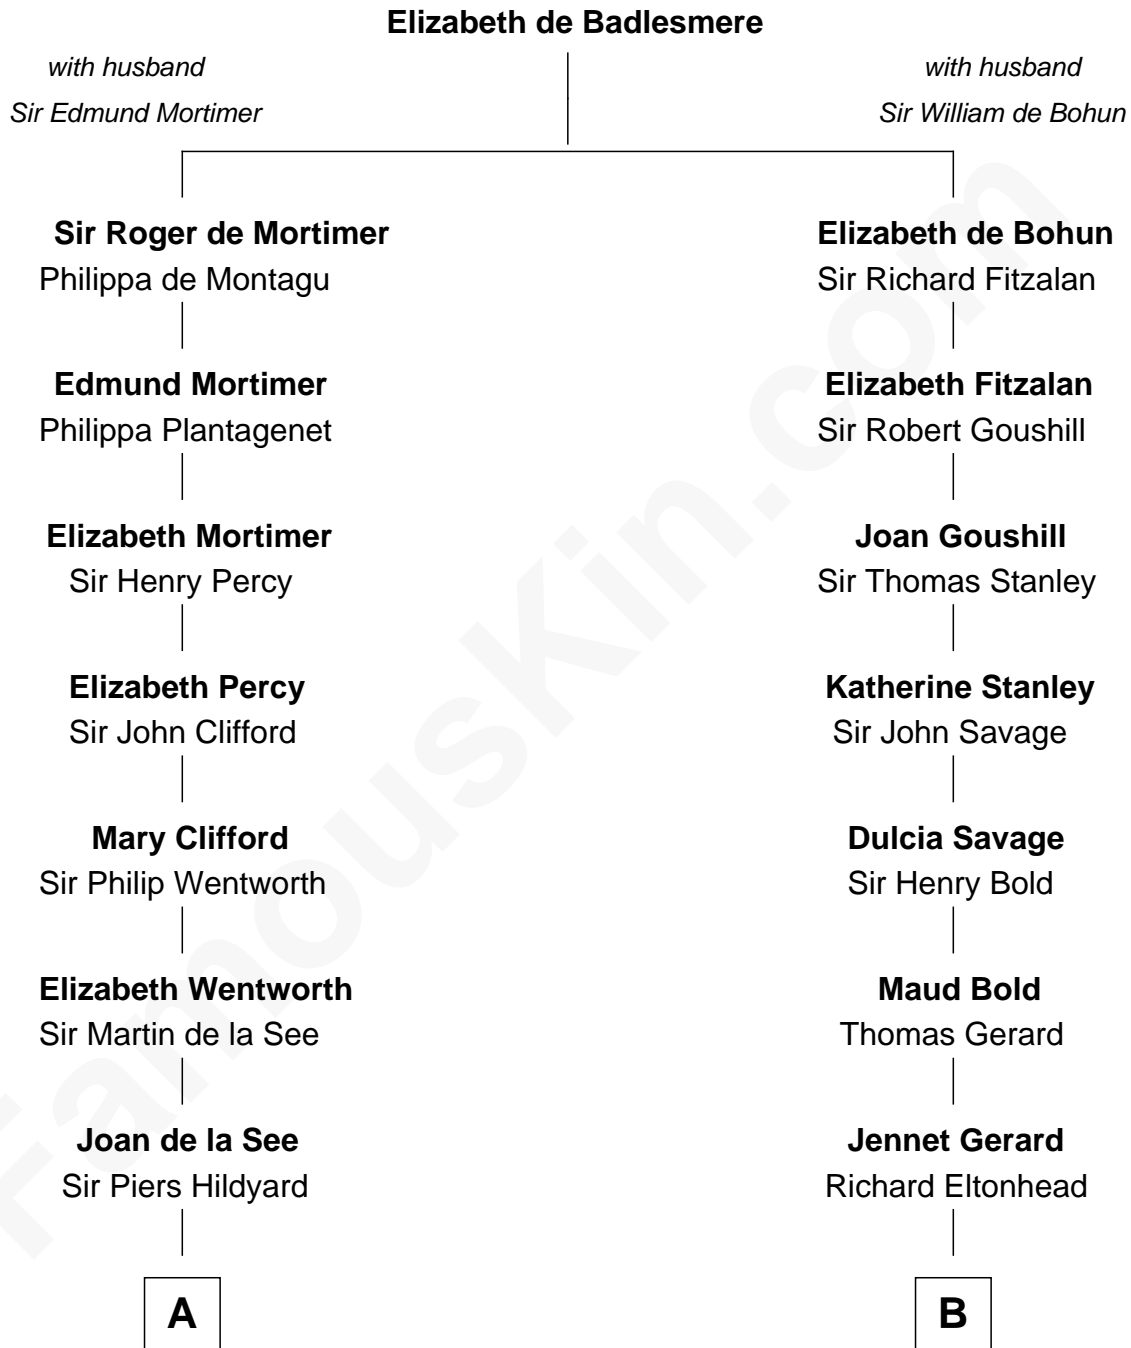

FamousKin.com
Relationship Chart of
Calvin Coolidge
30th U.S. President

13th cousin 7 times removed of
Henry Lee III
9th Governor of Virginia

C

—
Sally Briggs Brown

Israel Chase Brewer

—
Sarah Almeda Brewer

Calvin Galusha Coolidge

—
Col. John Calvin Coolidge

Victoria Josephine Moor

—
Calvin Coolidge

30th U.S. President

FamousKin.com