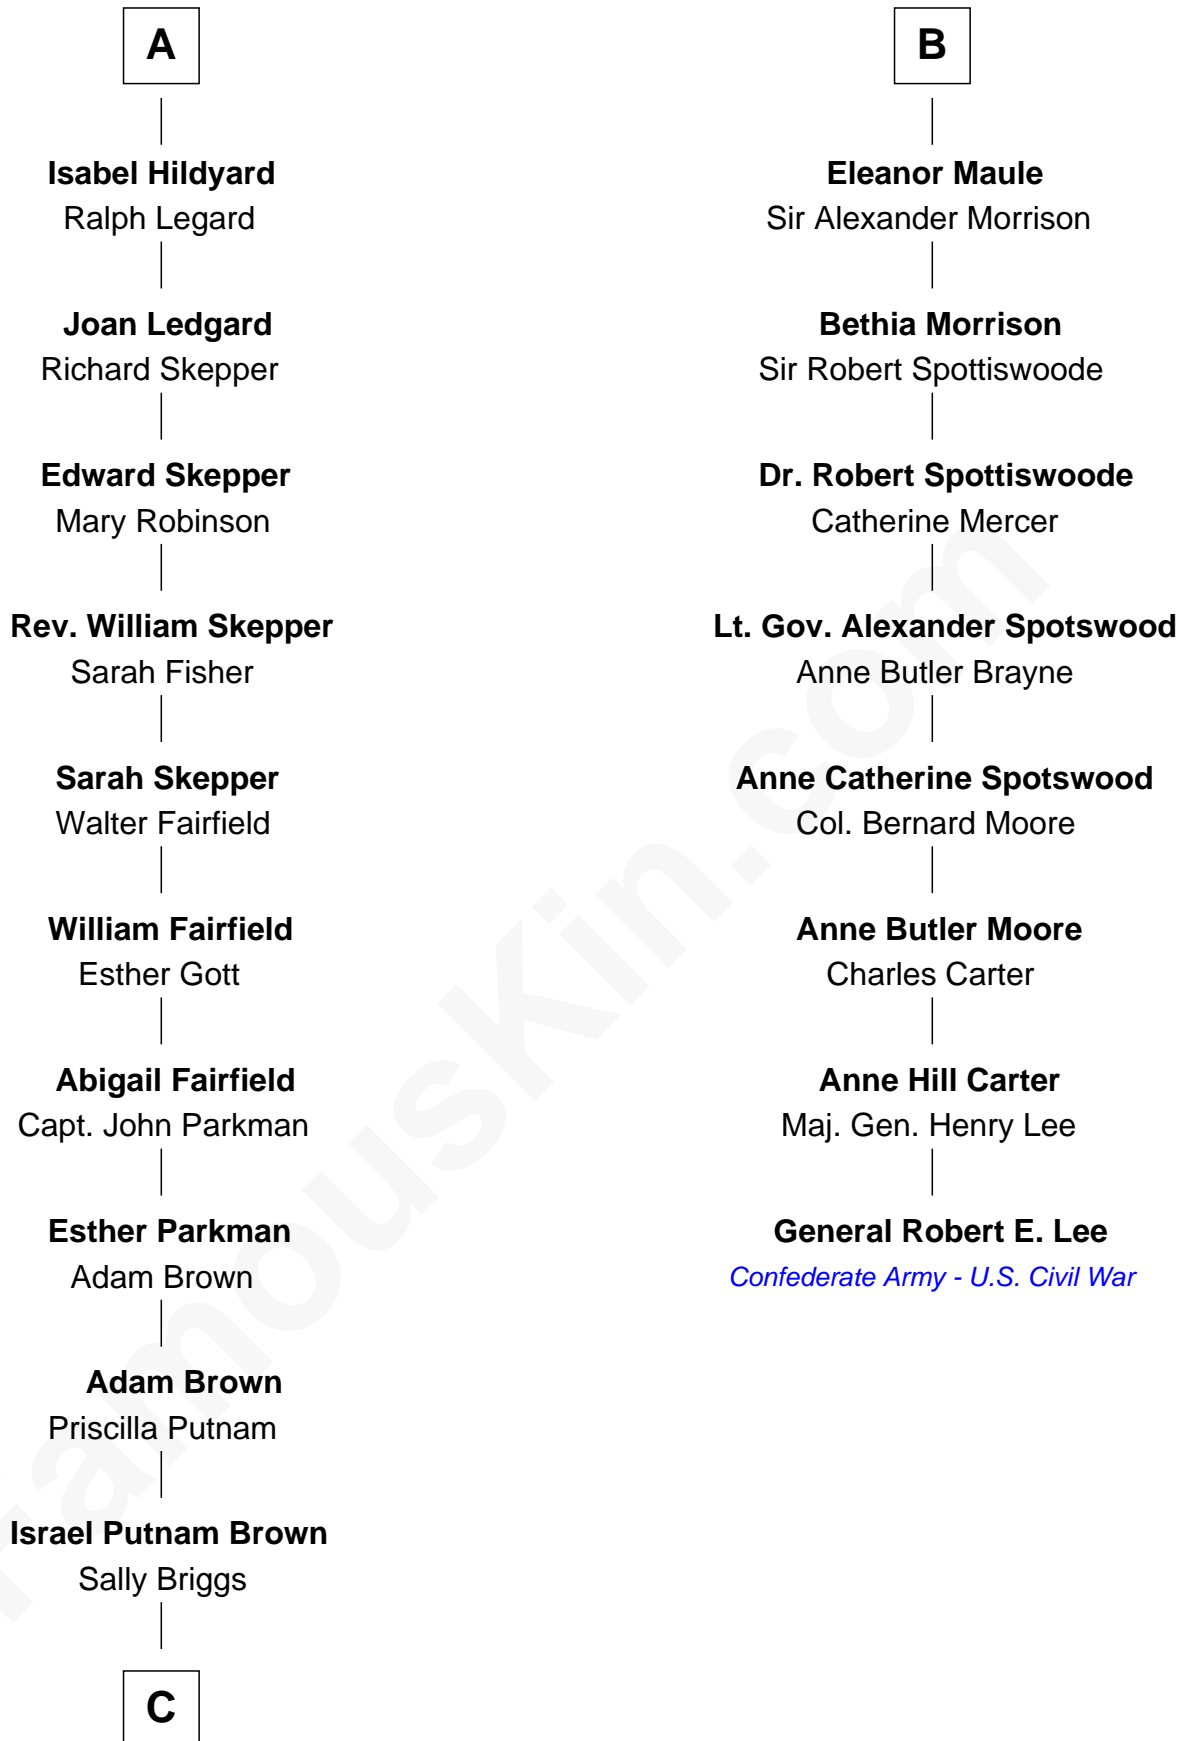

FamousKin.com
Relationship Chart of
Calvin Coolidge
30th U.S. President

14th cousin 6 times removed of
General Robert E. Lee
Confederate Army - U.S. Civil War

Edward III, King of England
 Philippa of Hainault

C

—
Sally Briggs Brown

Israel Chase Brewer

—
Sarah Almeda Brewer

Calvin Galusha Coolidge

—
Col. John Calvin Coolidge

Victoria Josephine Moor

—
Calvin Coolidge

30th U.S. President

FamousKin.com