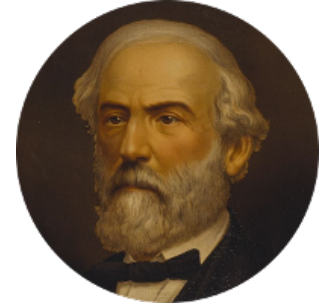

FamousKin.com Relationship Chart of

Calvin Coolidge

30th U.S. President

15th cousin 4 times removed of

General Robert E. Lee

Confederate Army - U.S. Civil War

Sir Ralph de Neville

Alice de Audley

Margaret de Neville

Sir Henry Percy

Sir Henry Percy

Elizabeth Mortimer

Elizabeth Percy

Sir John Clifford

Mary Clifford

Sir Philip Wentworth

Elizabeth Wentworth

Sir Martin de la See

Joan de la See

Sir Piers Hildyard

Isabel Hildyard

Ralph Legard

A

Sir John de Neville