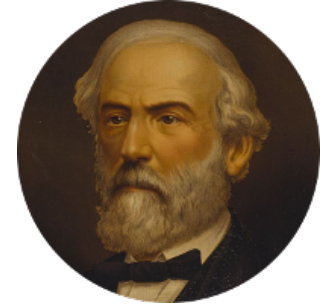

FamousKin.com
Relationship Chart of
Calvin Coolidge
30th U.S. President

16th cousin 4 times removed of
General Robert E. Lee
Confederate Army - U.S. Civil War

C

—
Sally Briggs Brown

Israel Chase Brewer

—
Sarah Almeda Brewer

Calvin Galusha Coolidge

—
Col. John Calvin Coolidge

Victoria Josephine Moor

—
Calvin Coolidge

30th U.S. President

FamousKin.com