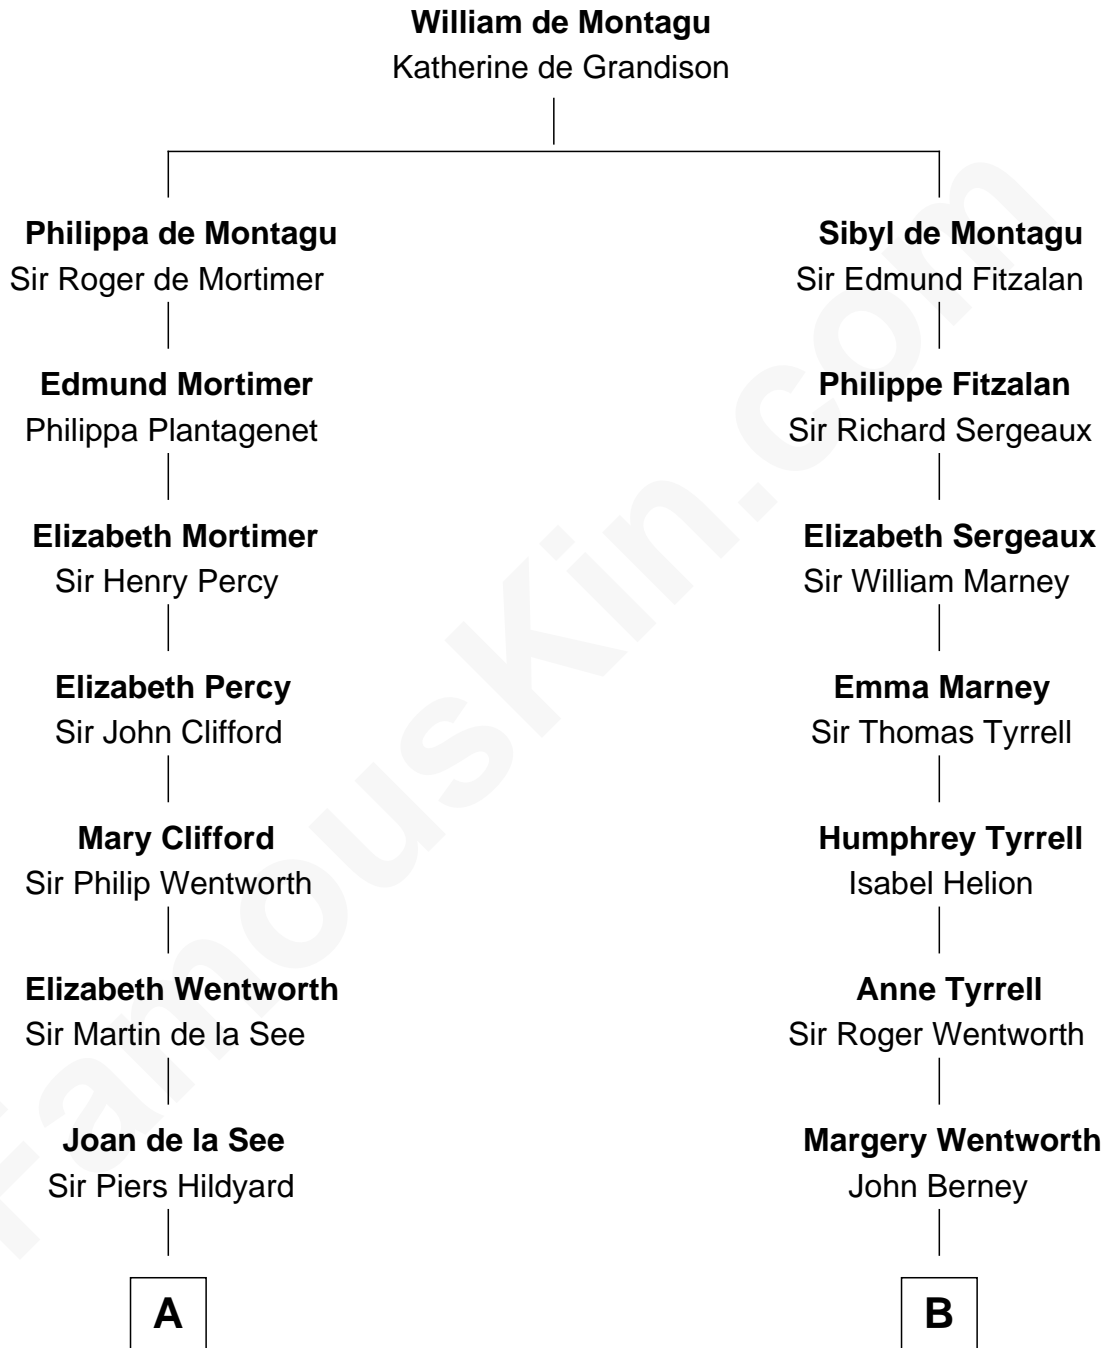

FamousKin.com
Relationship Chart of
Calvin Coolidge
30th U.S. President

16th cousin 4 times removed of
General Robert E. Lee
Confederate Army - U.S. Civil War

C

—
Sally Briggs Brown

Israel Chase Brewer

—
Sarah Almeda Brewer

Calvin Galusha Coolidge

—
Col. John Calvin Coolidge

Victoria Josephine Moor

—
Calvin Coolidge

30th U.S. President

FamousKin.com