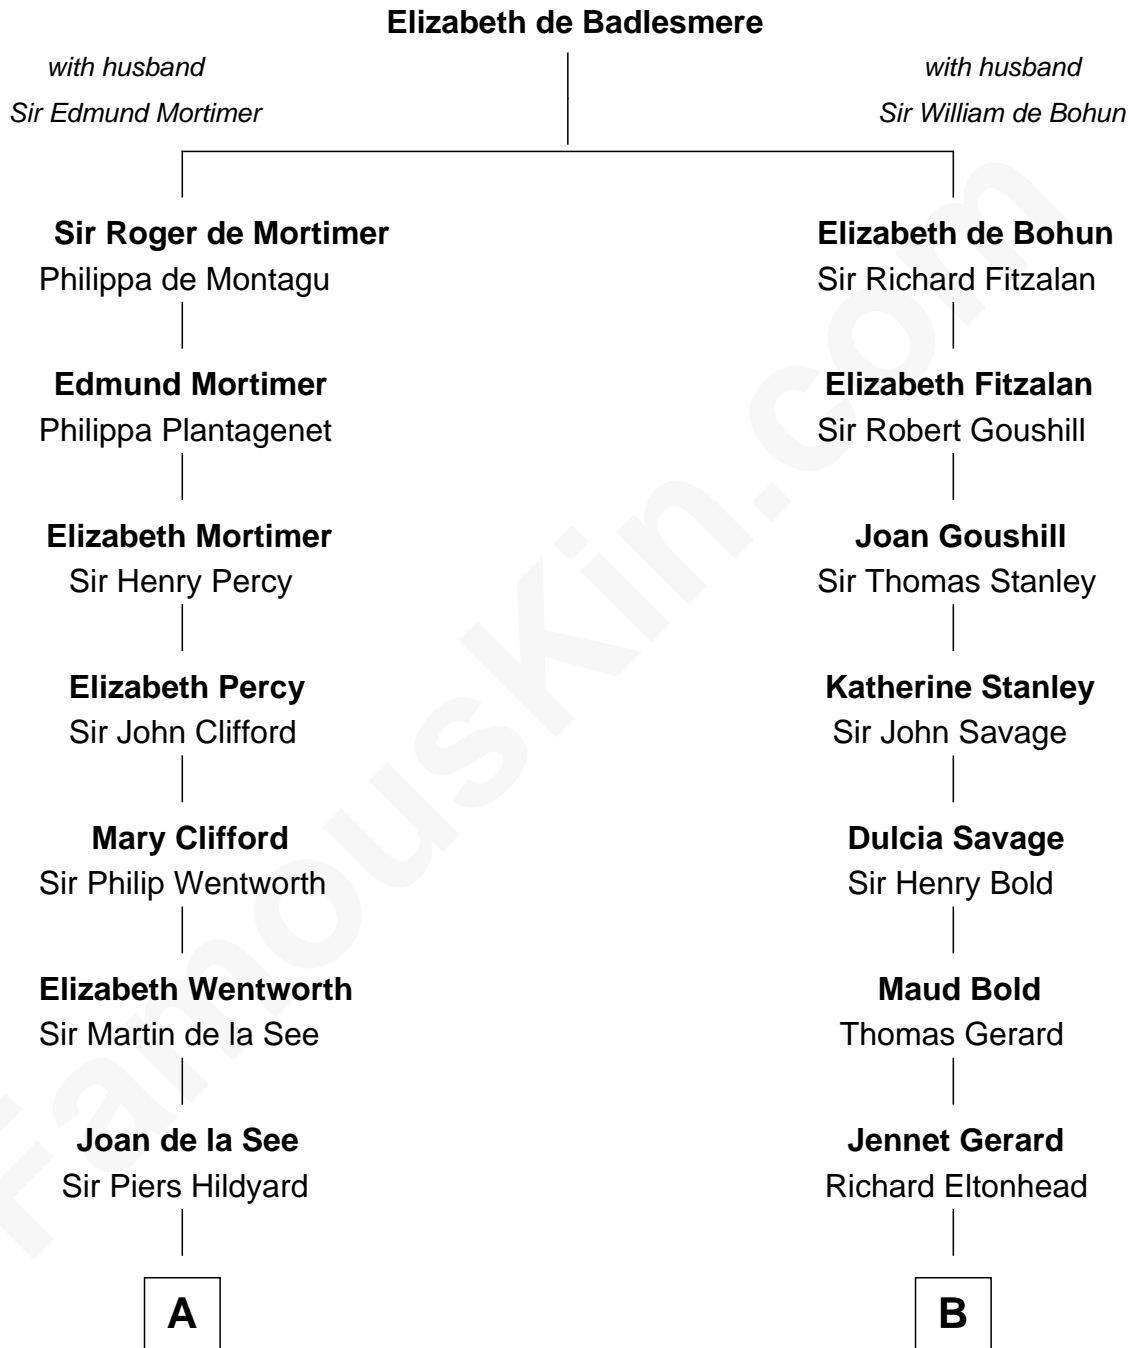

**FamousKin.com**  
**Relationship Chart of**  
**Calvin Coolidge**  
*30th U.S. President*

**14th cousin 6 times removed of**  
**General Robert E. Lee**  
*Confederate Army - U.S. Civil War*

**C**

—  
**Sally Briggs Brown**  
Israel Chase Brewer

—  
**Sarah Almeda Brewer**  
Calvin Galusha Coolidge

—  
**Col. John Calvin Coolidge**  
Victoria Josephine Moor

—  
**Calvin Coolidge**  
*30th U.S. President*

FamousKin.com