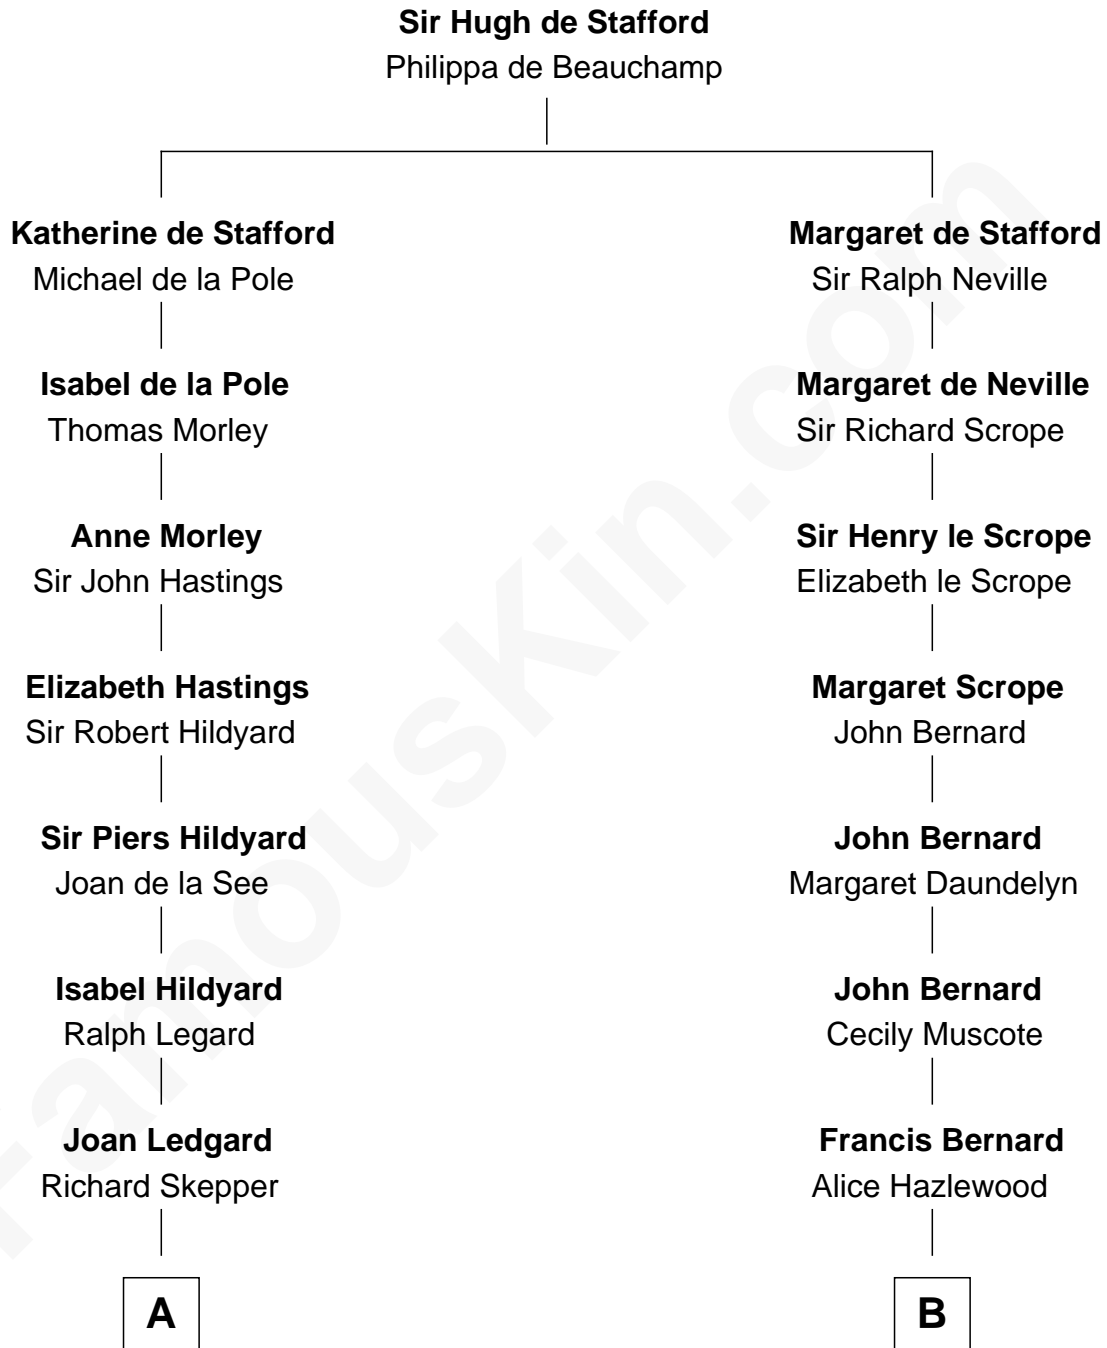

FamousKin.com
Relationship Chart of
Calvin Coolidge
30th U.S. President

14th cousin 4 times removed of
General Robert E. Lee
Confederate Army - U.S. Civil War

C

Col. John Calvin Coolidge

Victoria Josephine Moor

Calvin Coolidge

30th U.S. President

FamousKin.com