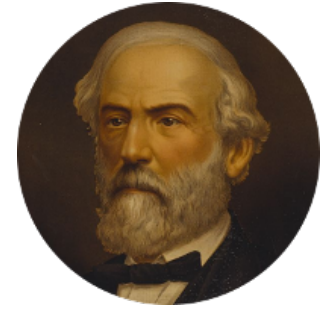

**FamousKin.com**  
**Relationship Chart of**  
**Calvin Coolidge**  
*30th U.S. President*

**12th cousin 3 times removed of**  
**General Robert E. Lee**  
*Confederate Army - U.S. Civil War*