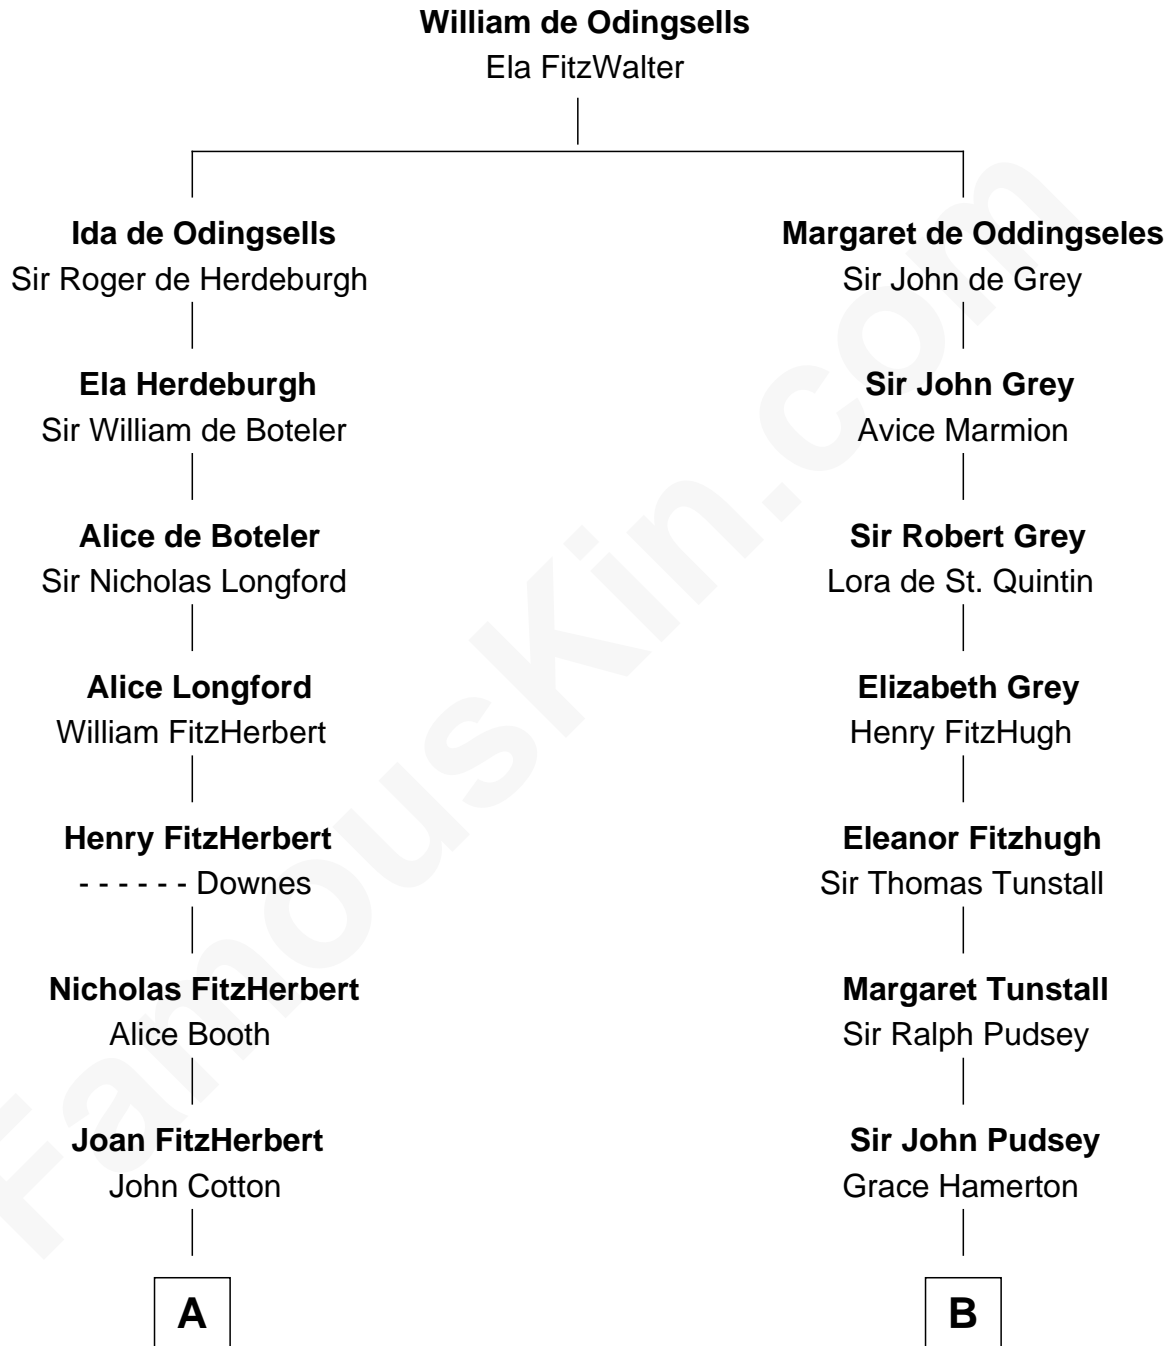

FamousKin.com
Relationship Chart of
Calvin Coolidge
30th U.S. President

19th cousin 2 times removed of
General Robert E. Lee
Confederate Army - U.S. Civil War

C

Nathaniel Davis

Lydia Harwood

Mary Davis

John Dunlap Moor

Hiram Dunlap Moor

Abigail Pinney Franklin

Victoria Josephine Moor

Col. John Calvin Coolidge

Calvin Coolidge

30th U.S. President

D

Col. Henry Lee