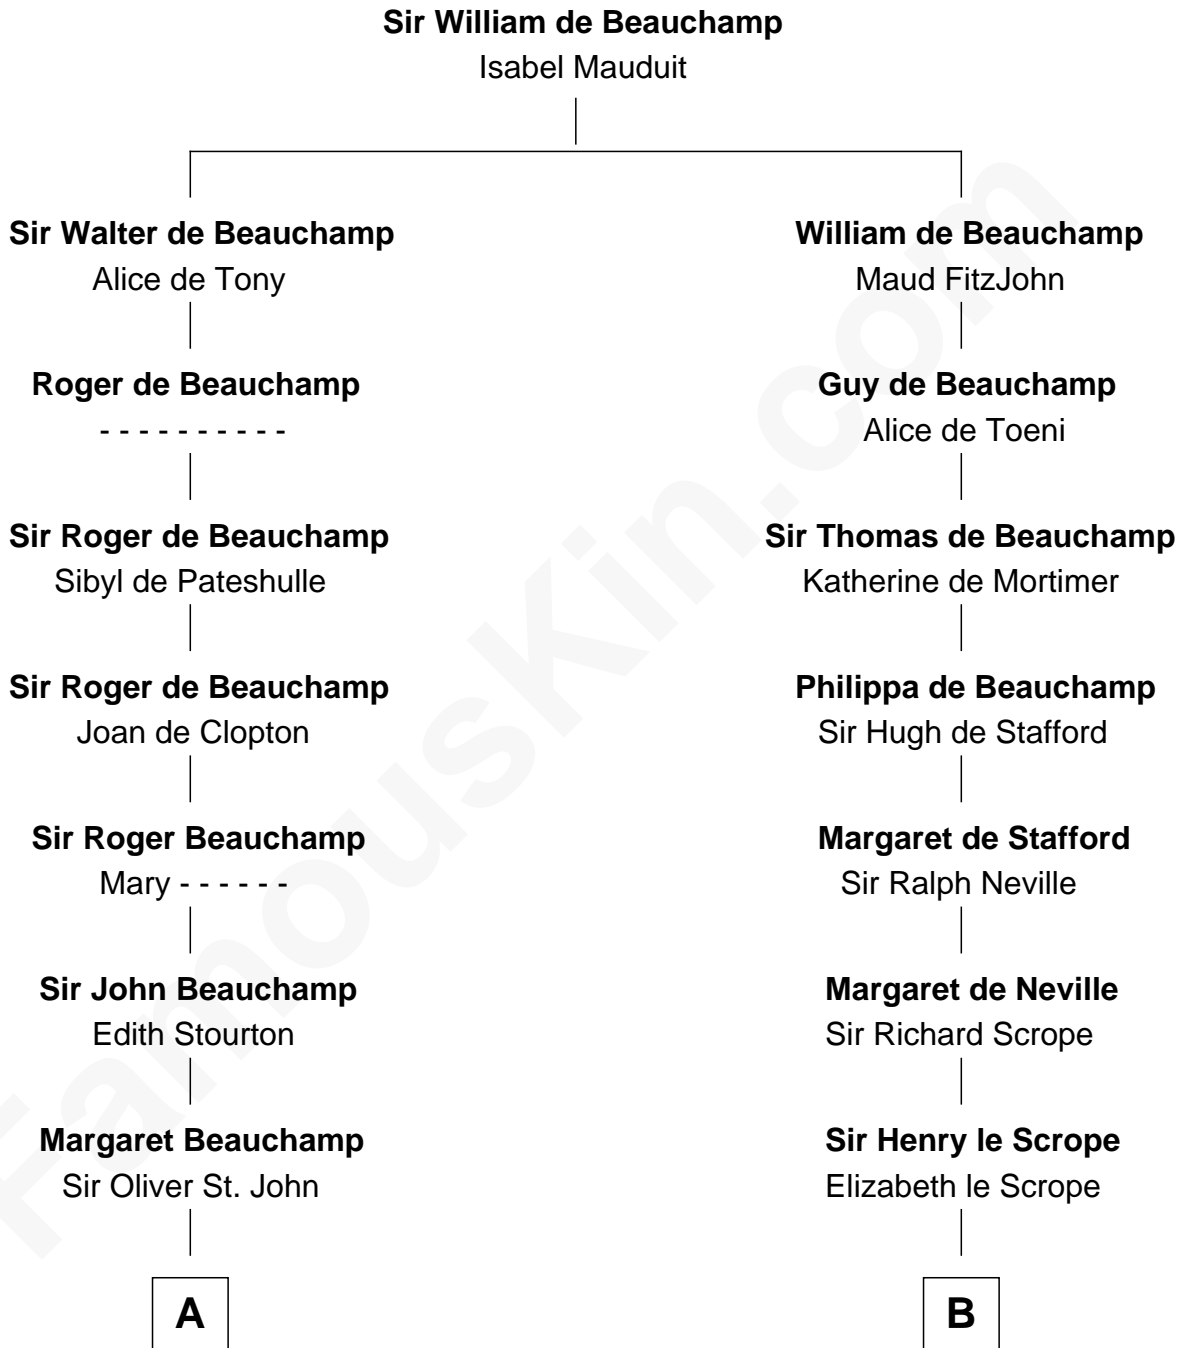

FamousKin.com Relationship Chart of

Calvin Coolidge
30th U.S. President

17th cousin 4 times removed of

William Henry Harrison
9th U.S. President

C

Nathaniel Davis

Lydia Harwood

Mary Davis

John Dunlap Moor

Hiram Dunlap Moor

Abigail Pinney Franklin

Victoria Josephine Moor

Col. John Calvin Coolidge

Calvin Coolidge

30th U.S. President

FamousKin.com