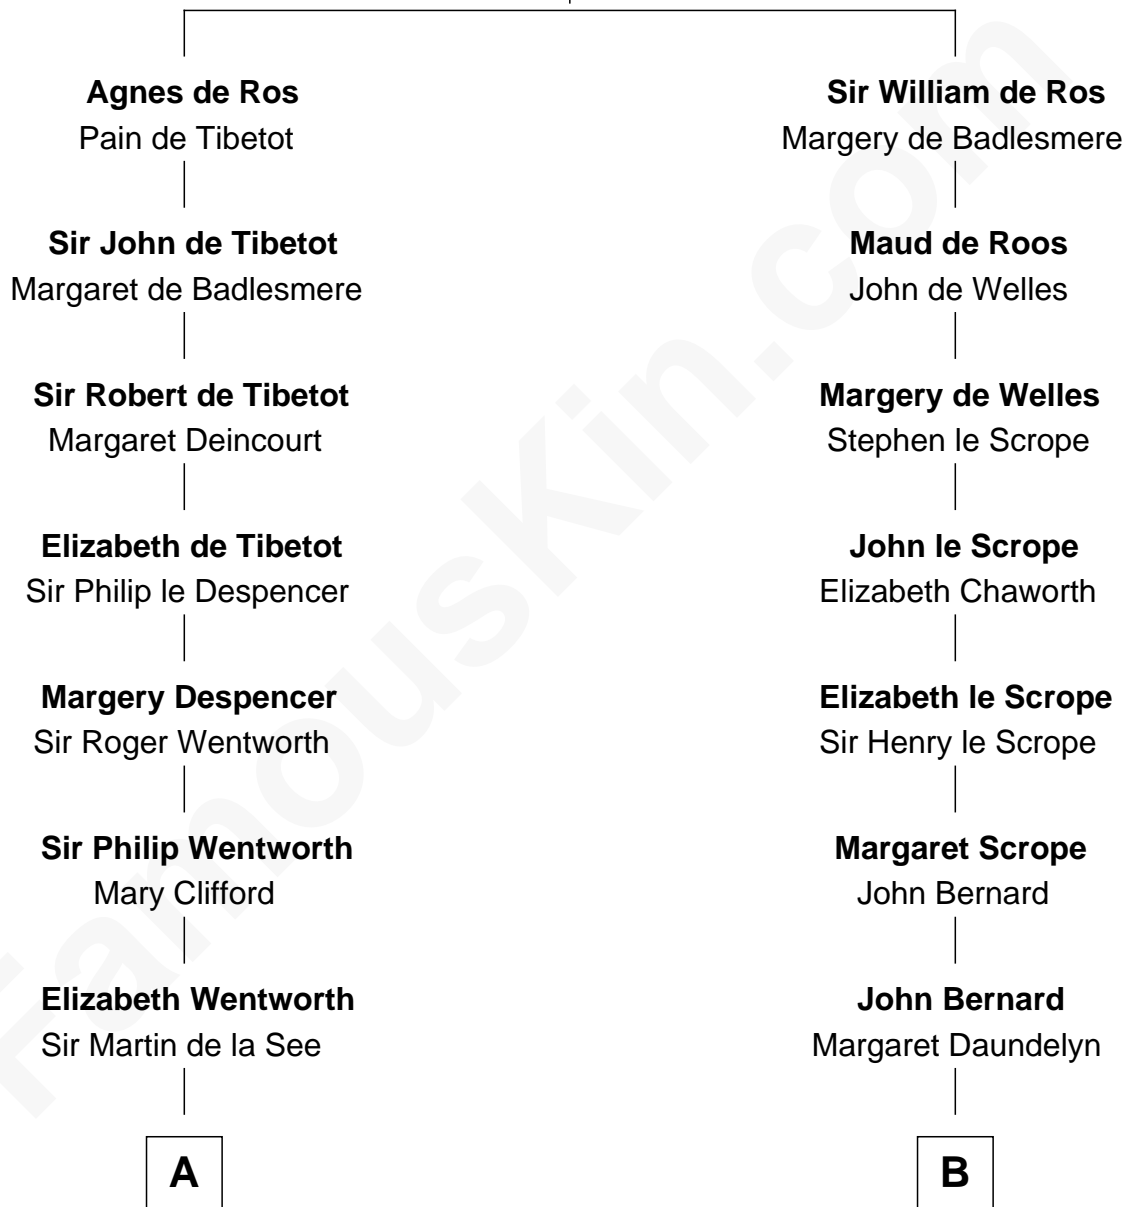

FamousKin.com Relationship Chart of

Calvin Coolidge

30th U.S. President

17th cousin 4 times removed of

Benjamin Harrison

23rd U.S. President

William de Ros

Maude de Vaux

Victoria Josephine Moor

Calvin Coolidge

30th U.S. President

FamousKin.com