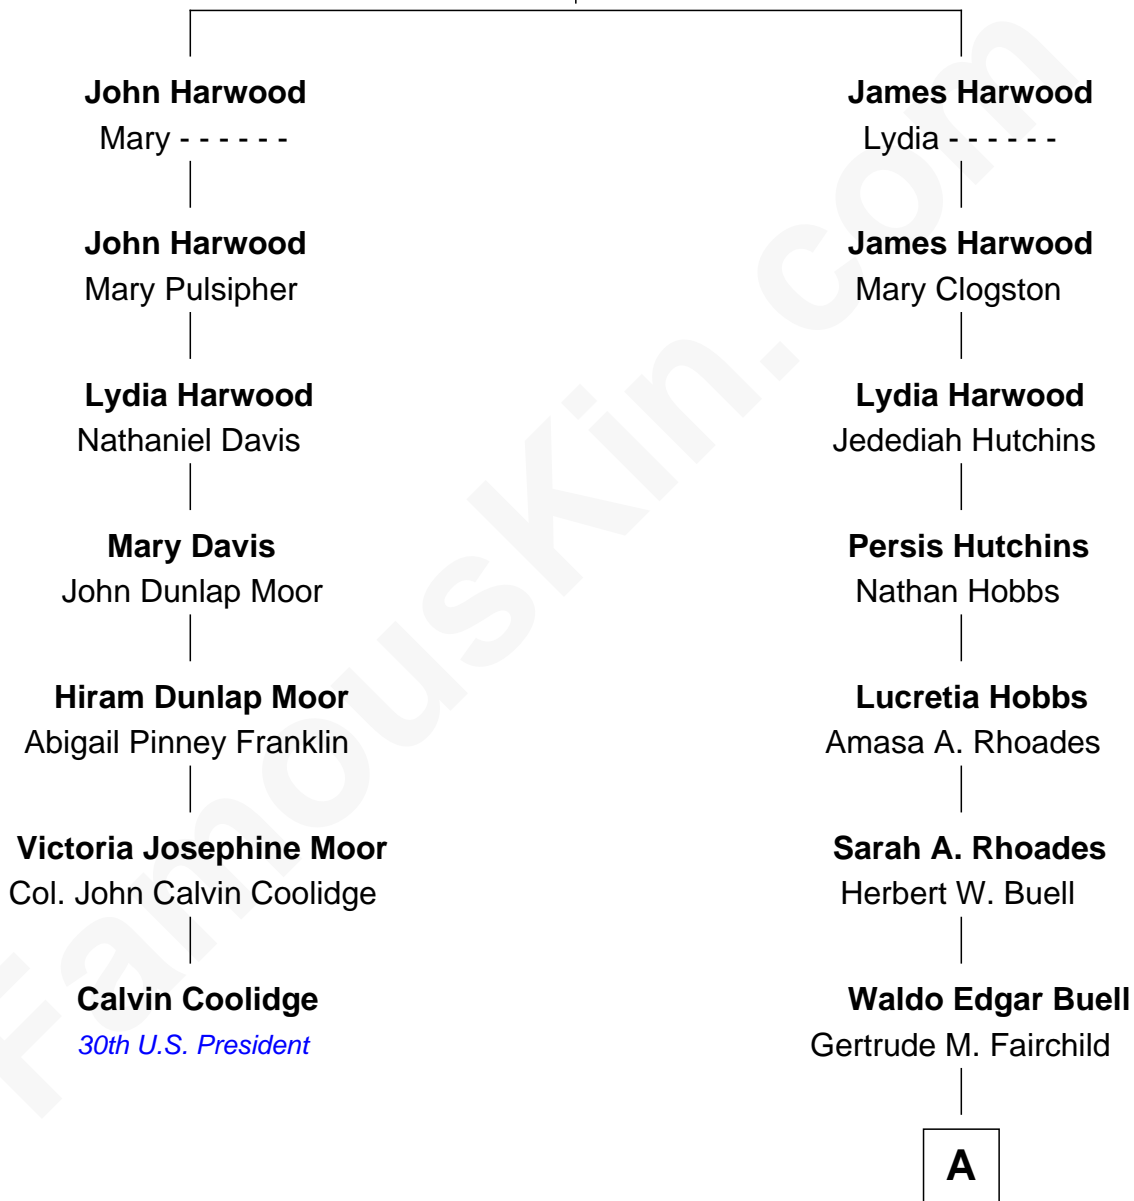

FamousKin.com Relationship Chart of

Calvin Coolidge

30th U.S. President

6th cousin 3 times removed of

Liv Tyler

TV and Movie Actress

James Harwood

Lydia Barrett

A

Dr. Harold Lloyd Buell

Dorothea Jean Brown

Beverle Lorence Buell

Steven Victor Tallarico

Liv Tyler

TV and Movie Actress