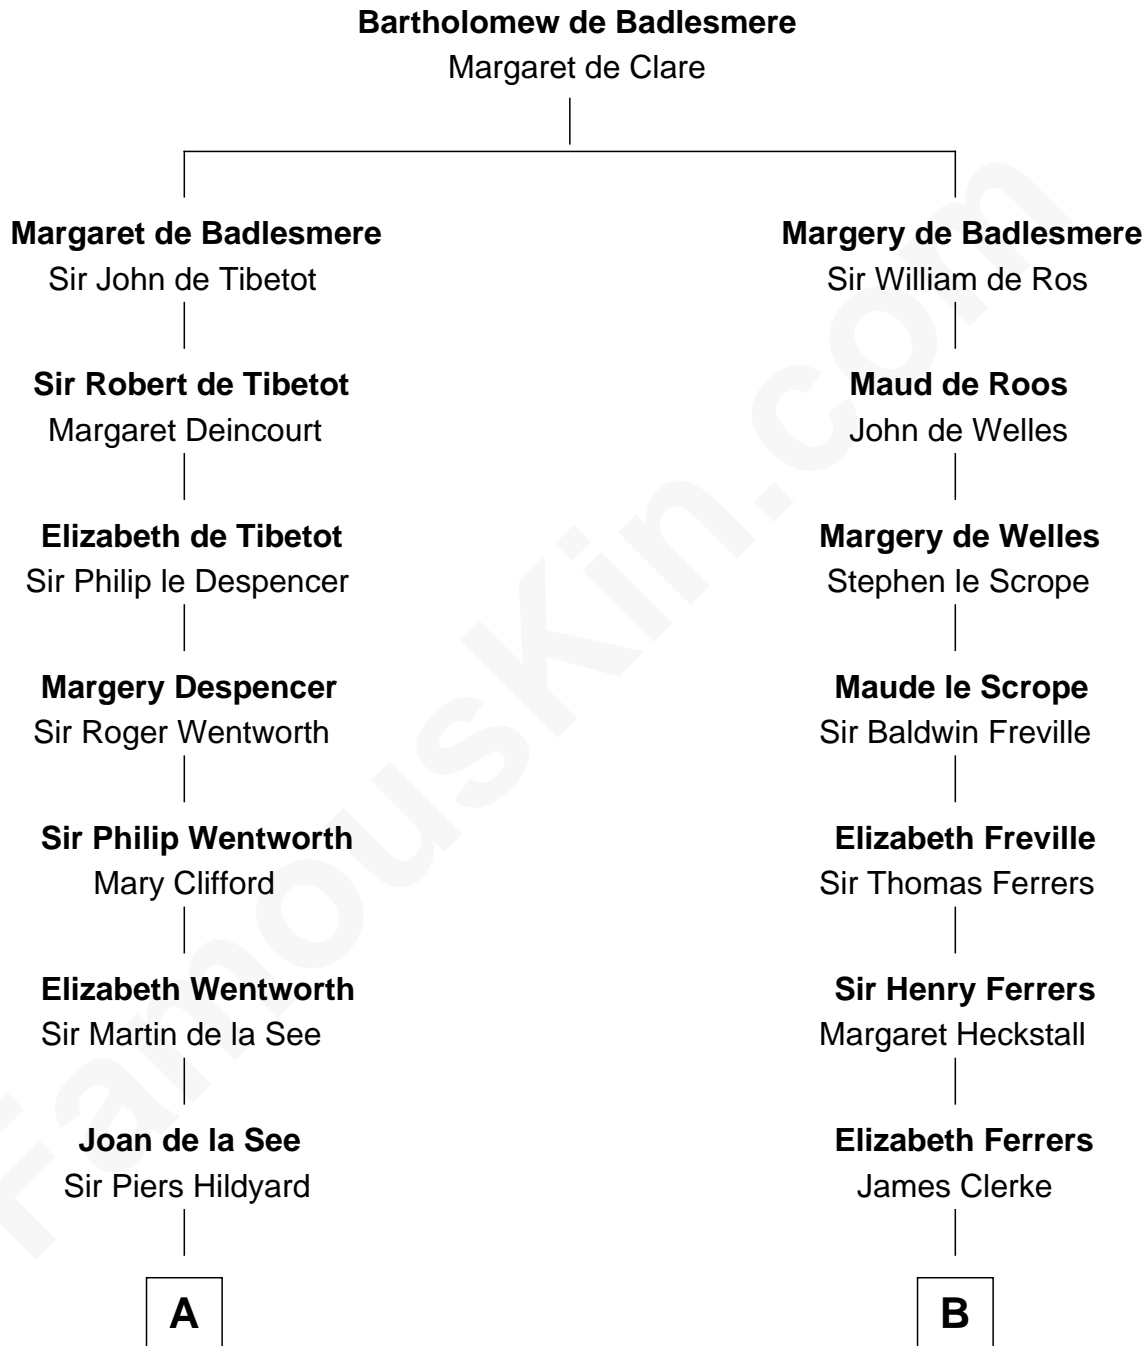

FamousKin.com

Relationship Chart of

Calvin Coolidge

30th U.S. President

17th cousin 3 times removed of

Joseph Wharton

Founder of the Wharton School of Business

C

—
Sally Briggs Brown

Israel Chase Brewer

—
Sarah Almeda Brewer

Calvin Galusha Coolidge

—
Col. John Calvin Coolidge

Victoria Josephine Moor

—
Calvin Coolidge

30th U.S. President