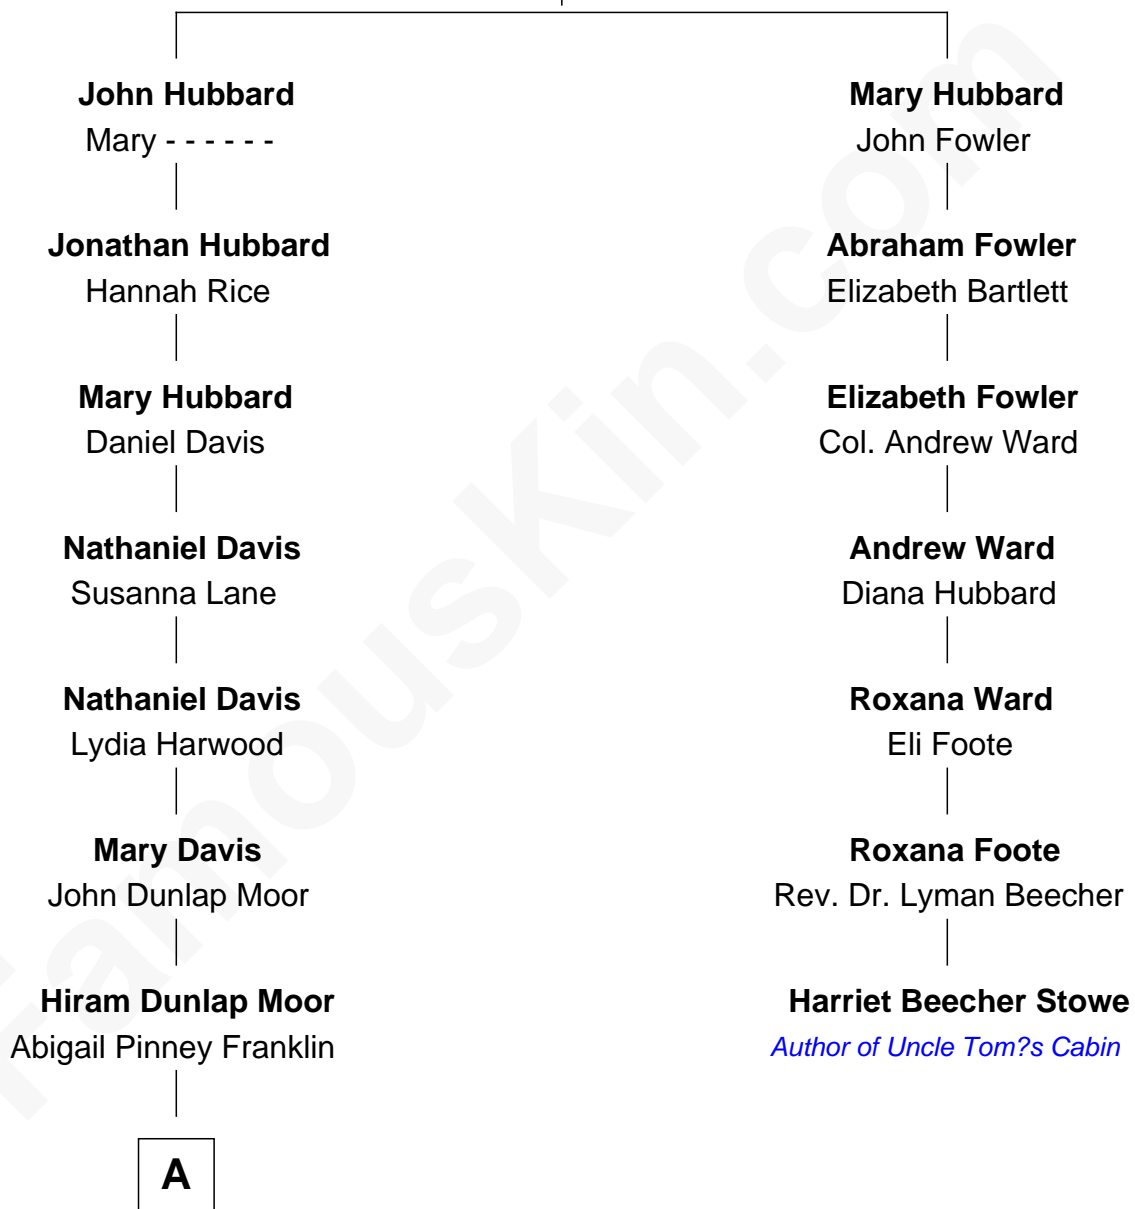

FamousKin.com Relationship Chart of

Calvin Coolidge

30th U.S. President

6th cousin 2 times removed of

Harriet Beecher Stowe

Author of Uncle Tom's Cabin

George Hubbard

Mary Bishop

A

Victoria Josephine Moor
Col. John Calvin Coolidge

Calvin Coolidge
30th U.S. President

FamousKin.com