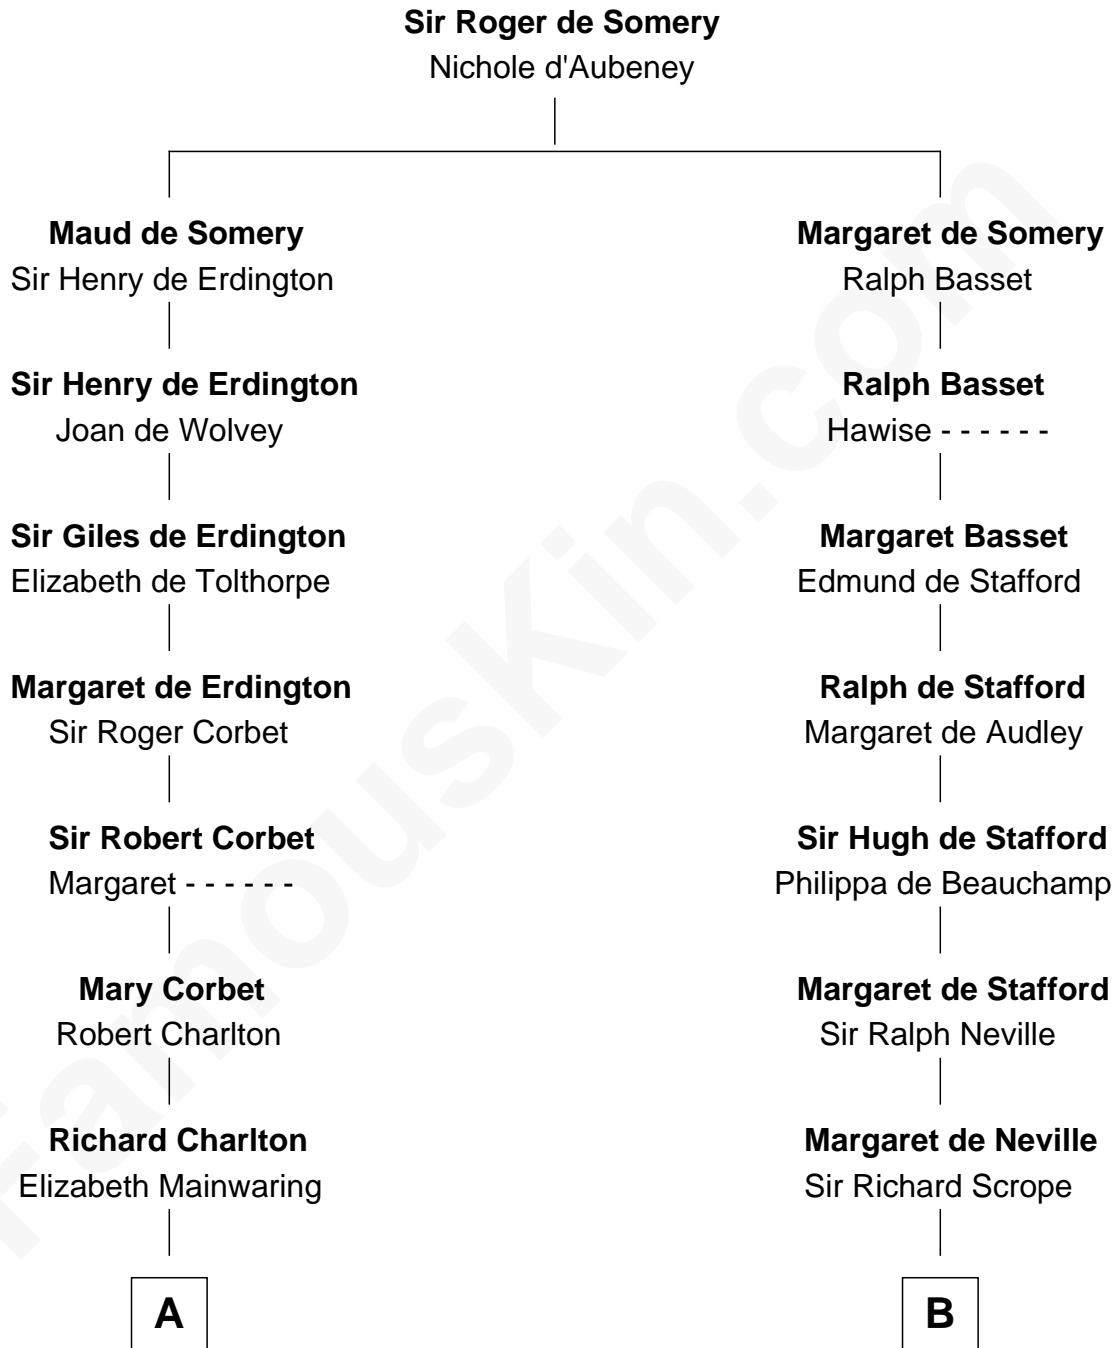

FamousKin.com
Relationship Chart of
Calvin Coolidge
30th U.S. President

17th cousin 3 times removed of
Benjamin Harrison V
Signer of the Declaration of Independence

C

—
Mary Davis

John Dunlap Moor

—
Hiram Dunlap Moor

Abigail Pinney Franklin

—
Victoria Josephine Moor

Col. John Calvin Coolidge

—
Calvin Coolidge

30th U.S. President

FamousKin.com