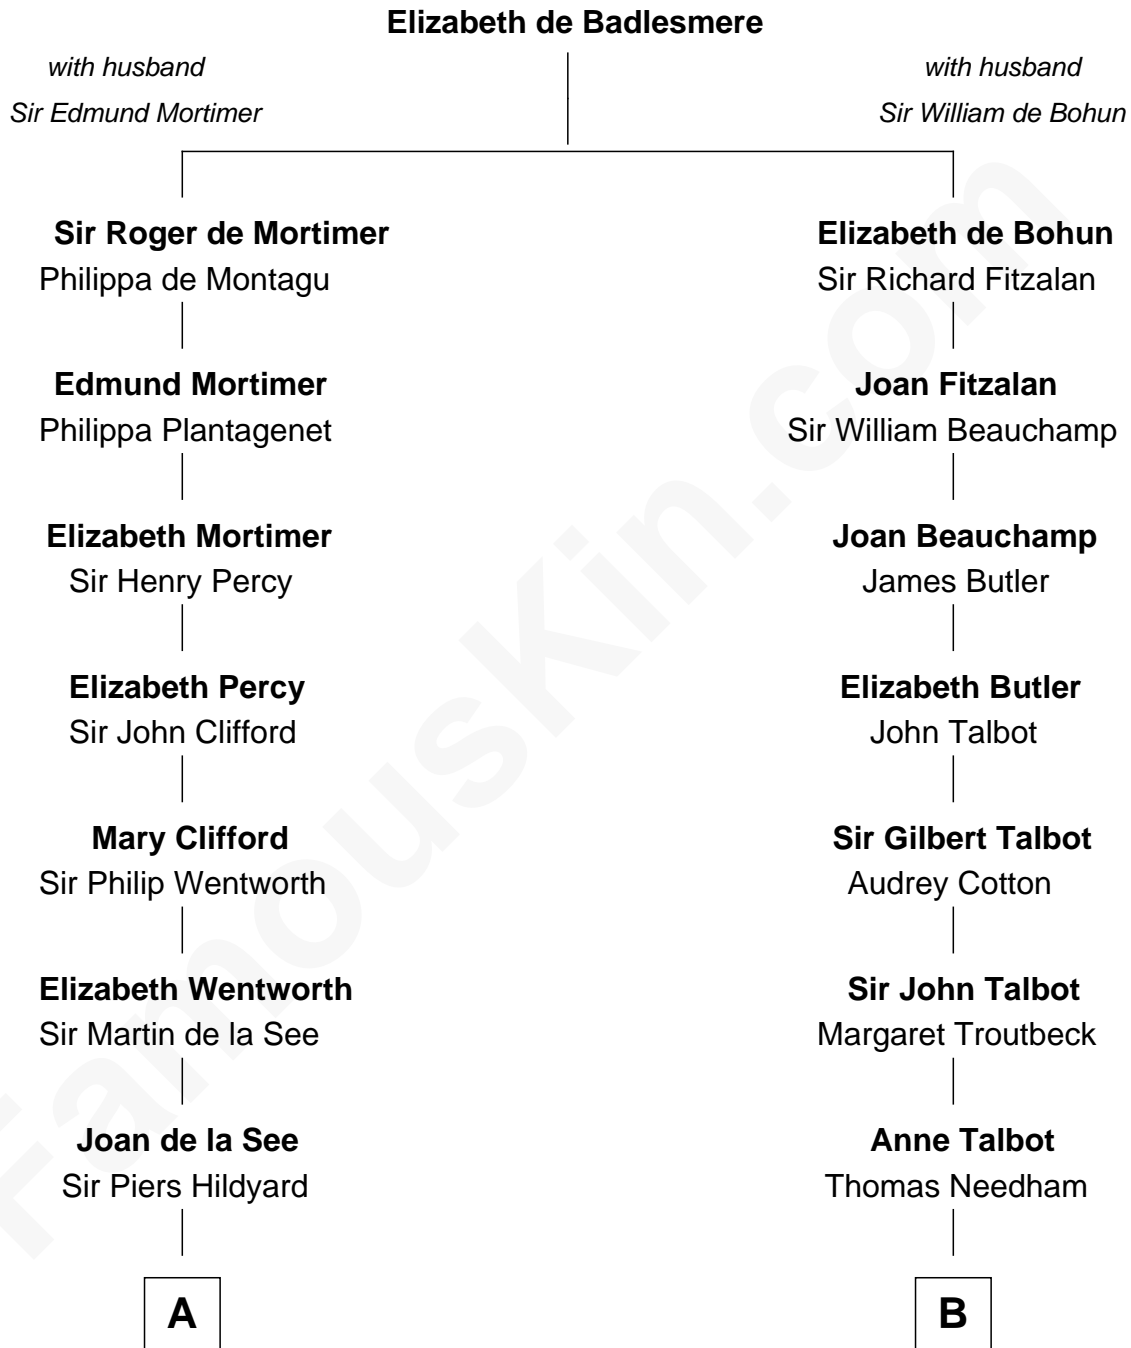

FamousKin.com
Relationship Chart of
Calvin Coolidge
30th U.S. President

16th cousin 4 times removed of
Jay Gould
American Railroad "Robber Baron"

C

—
Sally Briggs Brown

Israel Chase Brewer

—
Sarah Almeda Brewer

Calvin Galusha Coolidge

—
Col. John Calvin Coolidge

Victoria Josephine Moor

—
Calvin Coolidge

30th U.S. President

FamousKin.com