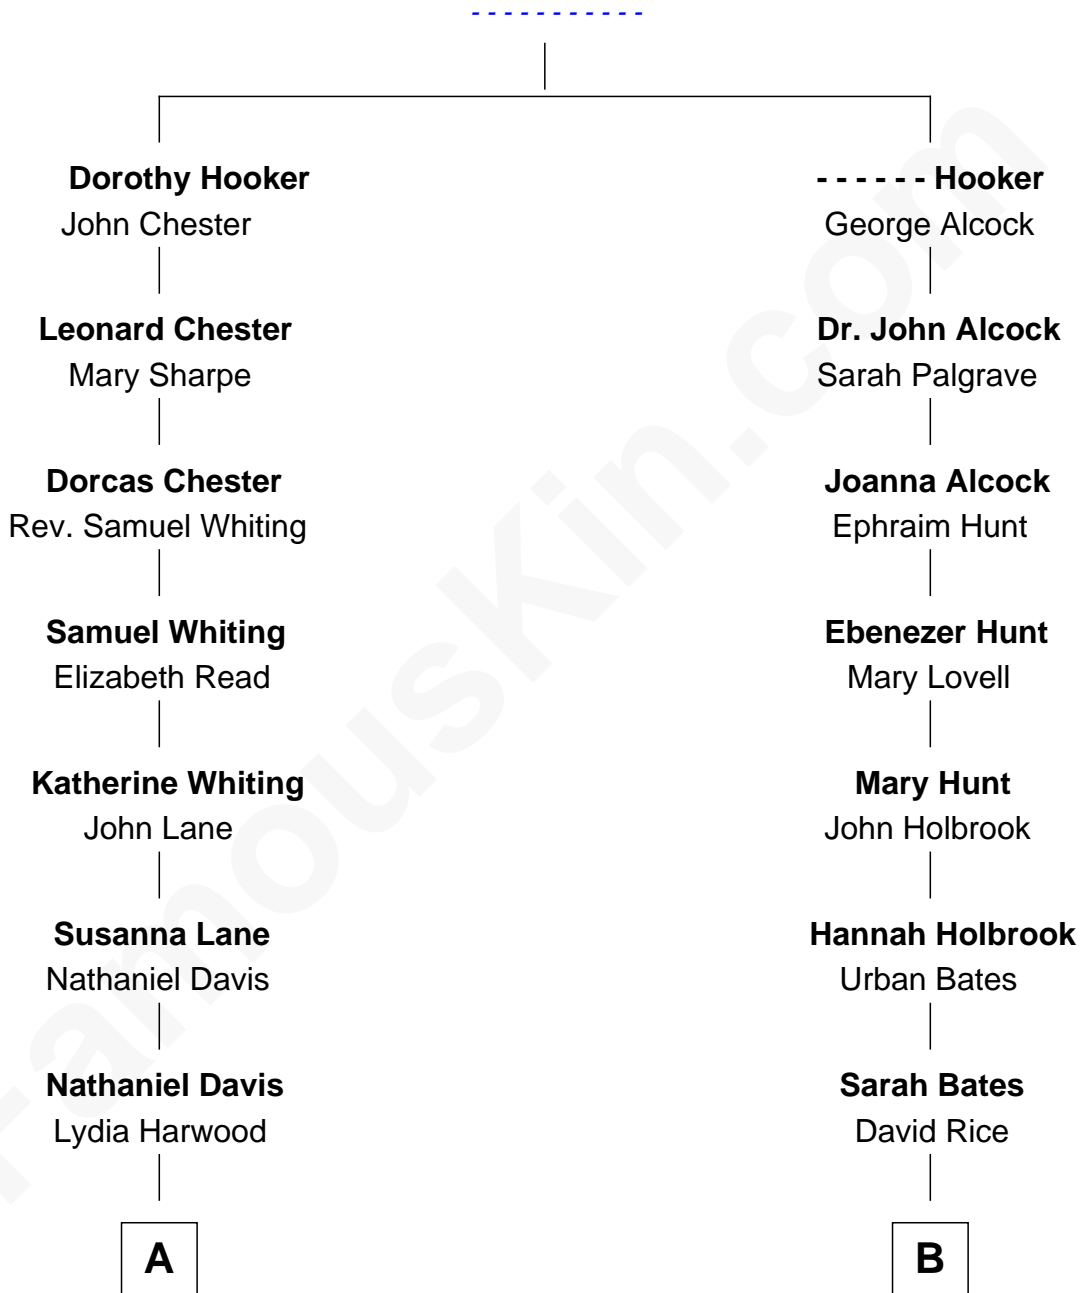

FamousKin.com Relationship Chart of

Calvin Coolidge

30th U.S. President

8th cousin 2 times removed of

William Marsh Rice

Founder of Rice University

Thomas Hooker

FamousKin.com