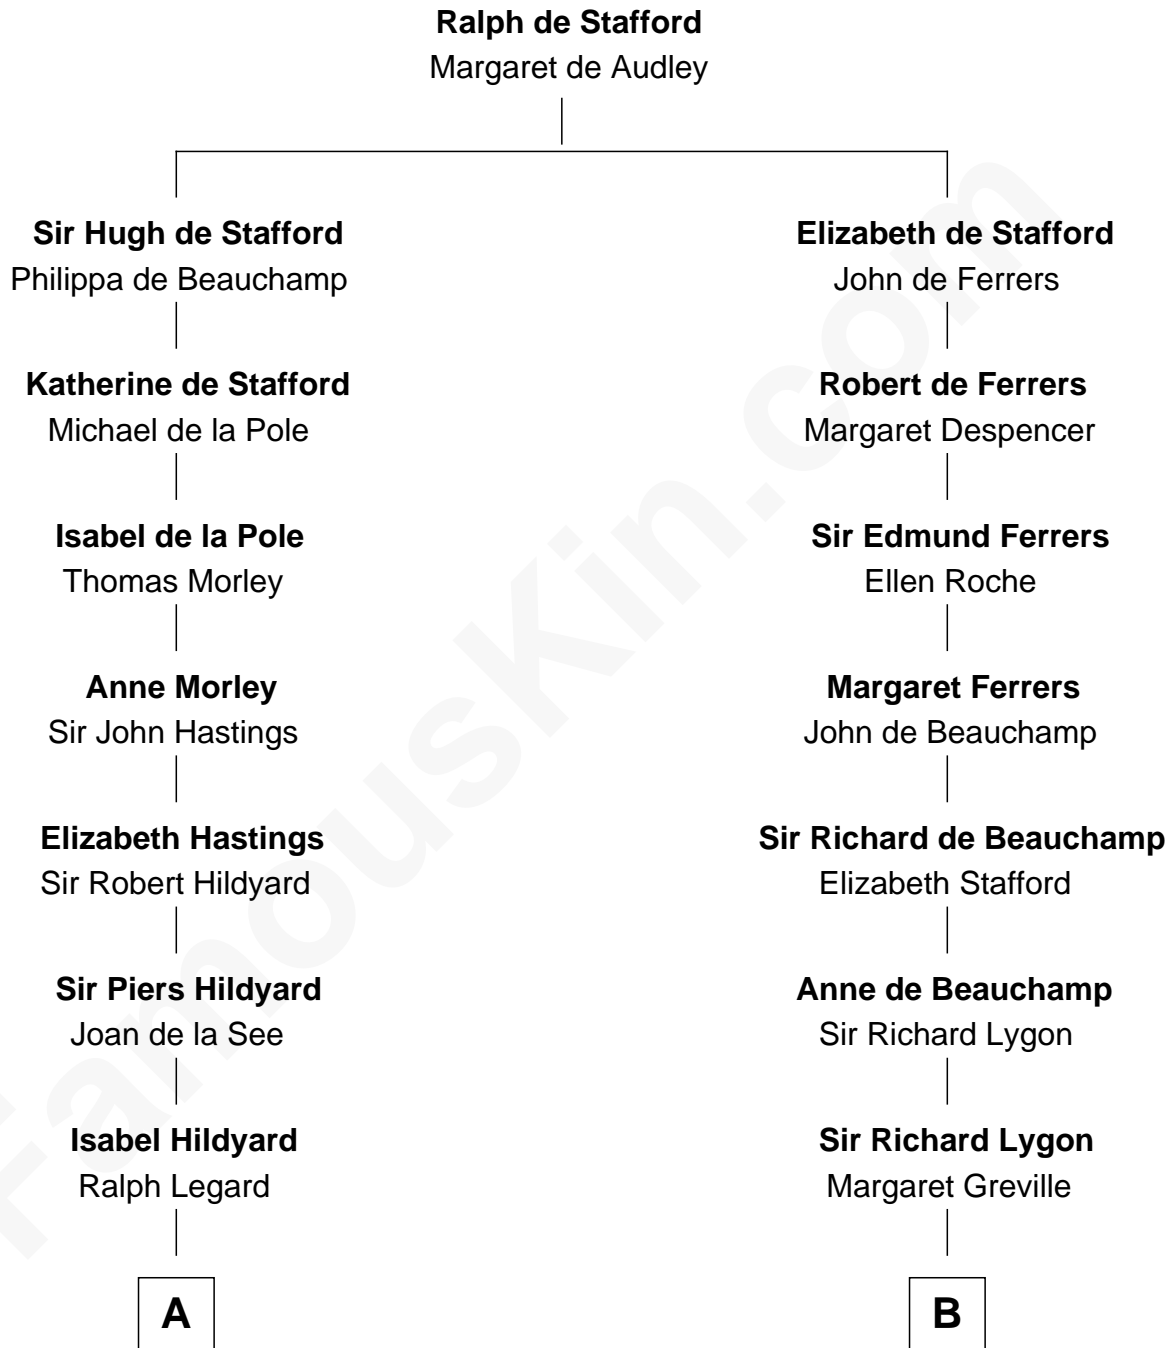

## Relationship Chart of

**Calvin Coolidge**

*30th U.S. President*

19th cousin 1 time removed of

**General George C. Marshall**

*Author of "The Marshall Plan"*

**C**

**Sarah Almeda Brewer**  
Calvin Galusha Coolidge

**Col. John Calvin Coolidge**  
Victoria Josephine Moor

**Calvin Coolidge**  
*30th U.S. President*

**D**

**Matilda Battaile Taliaferro**  
Martin Marshall

**William Champe Marshall**  
Susan Myers

**George Catlett Marshall**  
Laura Emily Bradford