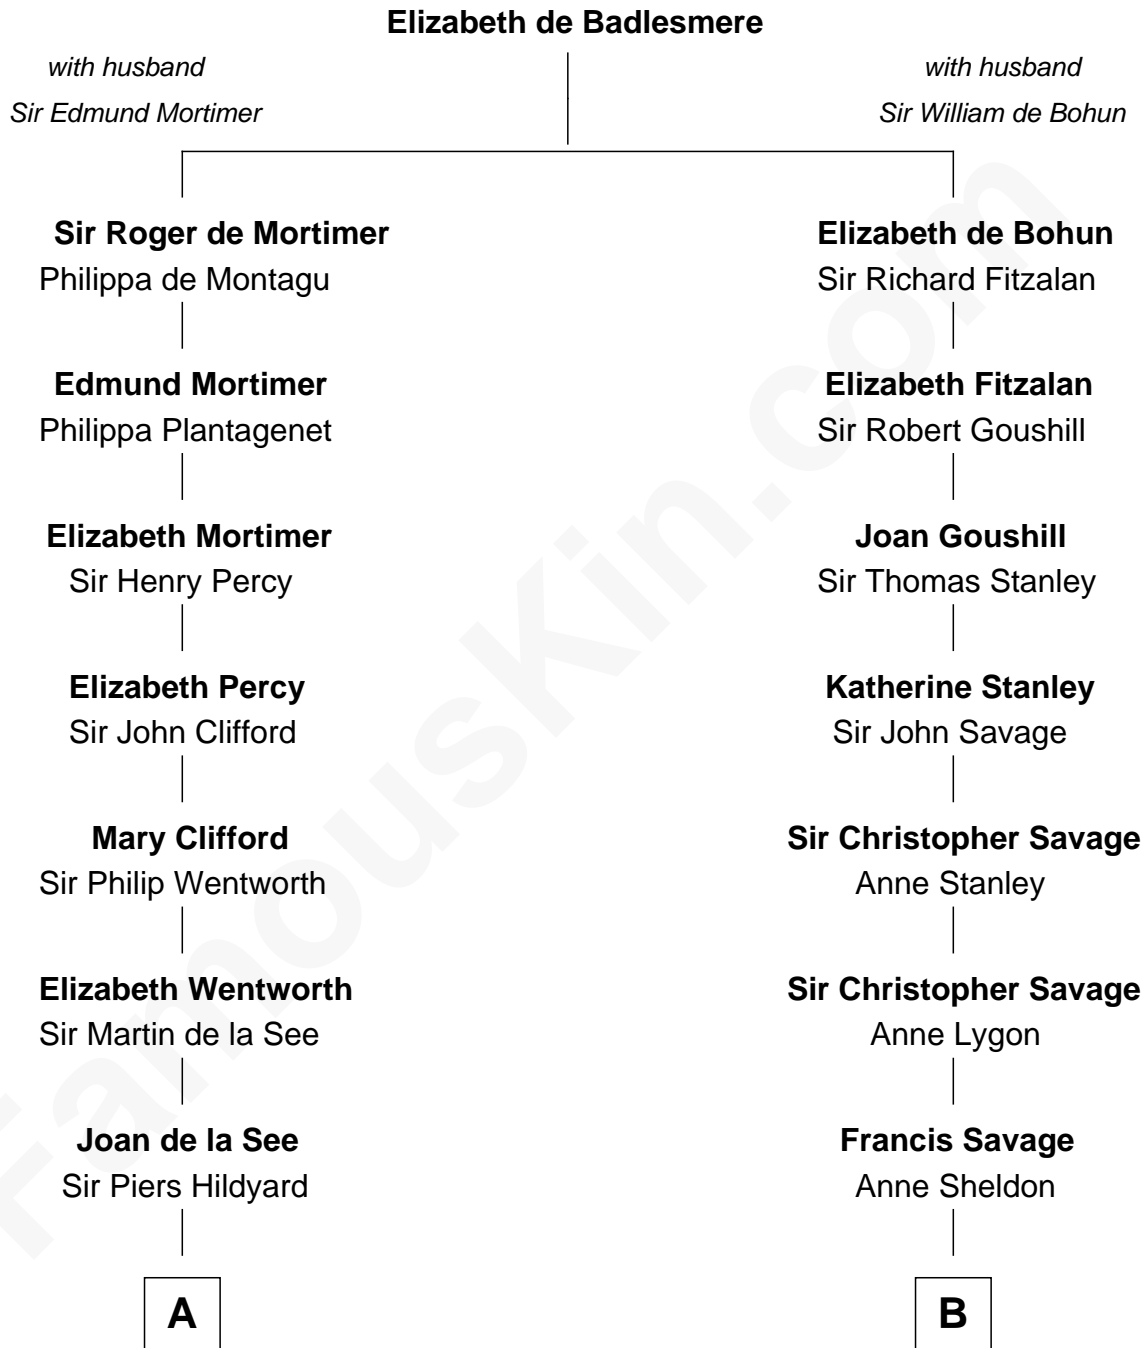

FamousKin.com
Relationship Chart of
Calvin Coolidge
30th U.S. President

18th cousin 2 times removed of
General George C. Marshall
Author of "The Marshall Plan"

C

Sally Briggs Brown
Israel Chase Brewer

Sarah Almeda Brewer
Calvin Galusha Coolidge

Col. John Calvin Coolidge
Victoria Josephine Moor

Calvin Coolidge
30th U.S. President

D

George Catlett Marshall
Laura Emily Bradford

General George C. Marshall
U.S. Army - World War II

FamousKin.com