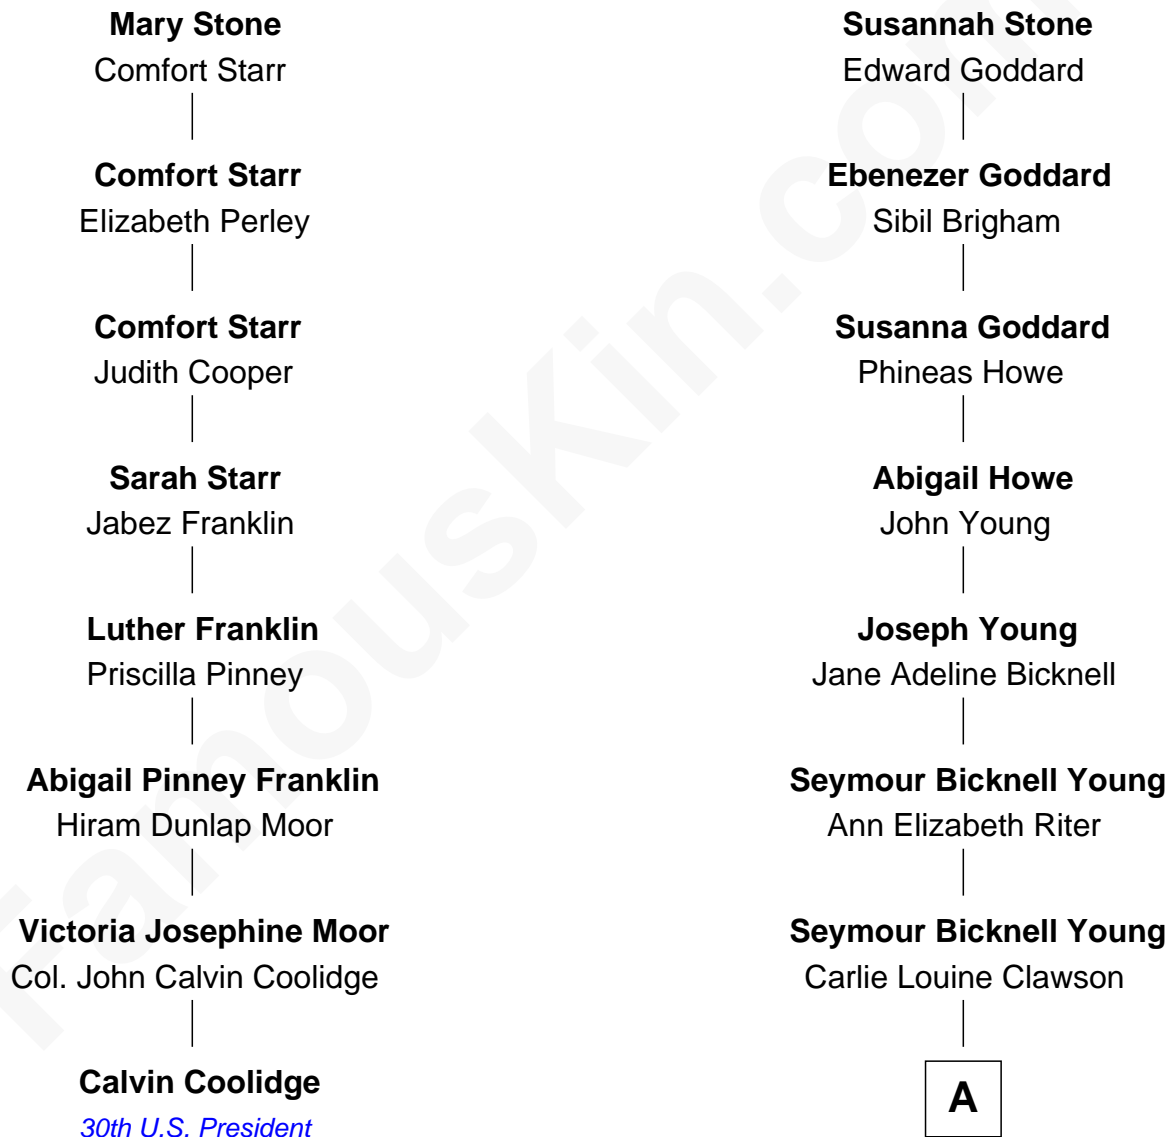

FamousKin.com Relationship Chart of

Calvin Coolidge

30th U.S. President

7th cousin 2 times removed of

Steve Young

NFL Hall of Fame Quarterback

Simon Stone

Mary Whipple