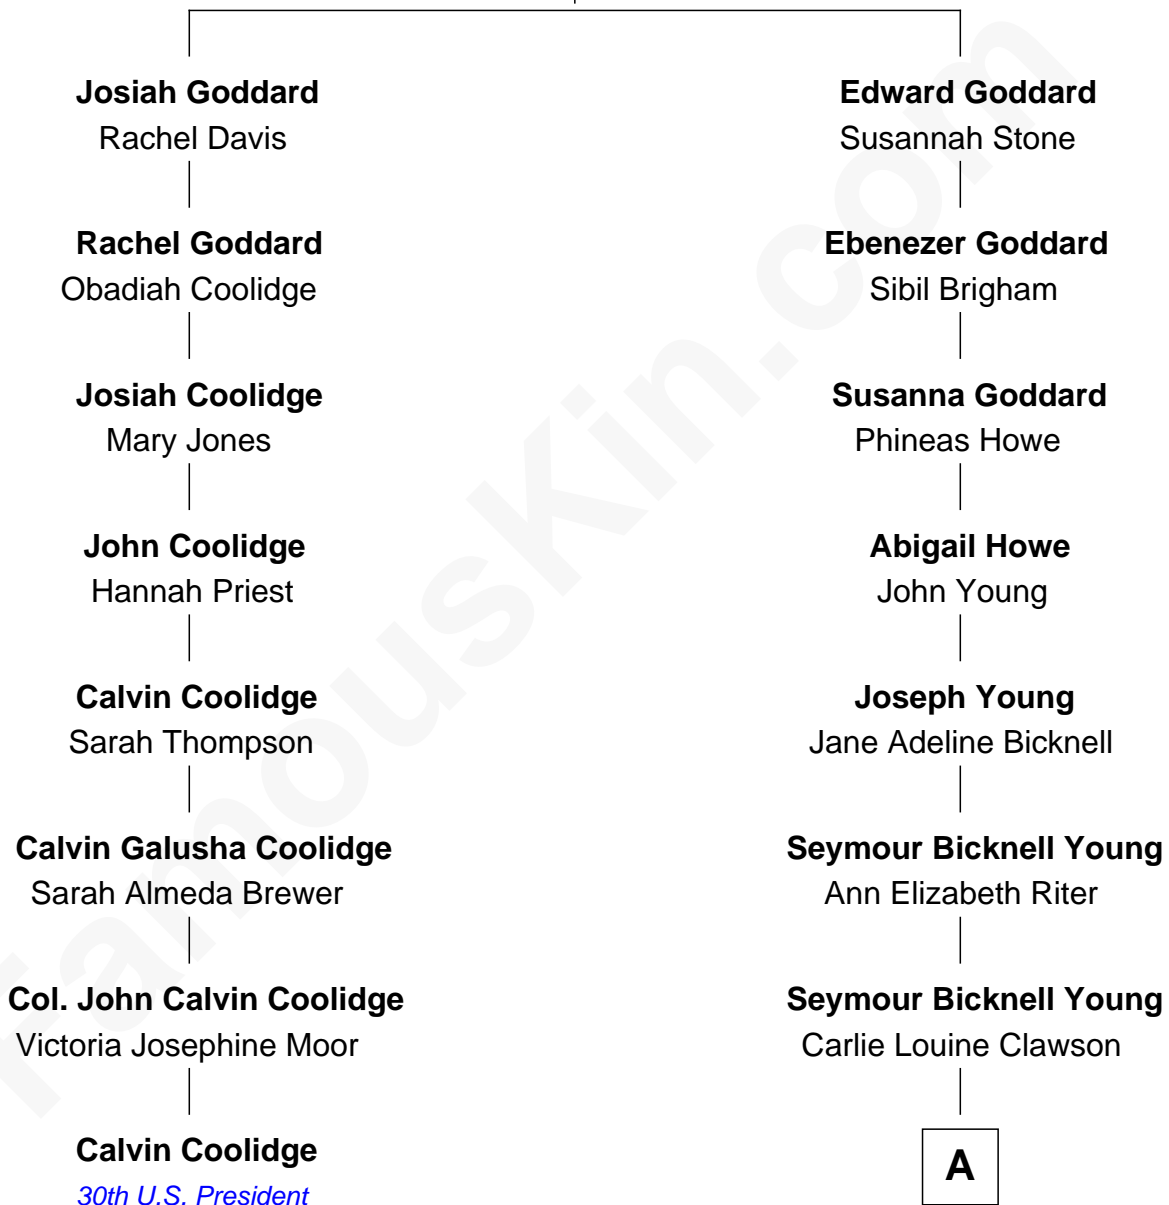

# FamousKin.com Relationship Chart of

**Calvin Coolidge**

*30th U.S. President*

7th cousin 2 times removed of

**Steve Young**

*NFL Hall of Fame Quarterback*

**William Goddard**

Elizabeth Miles

FamousKin.com