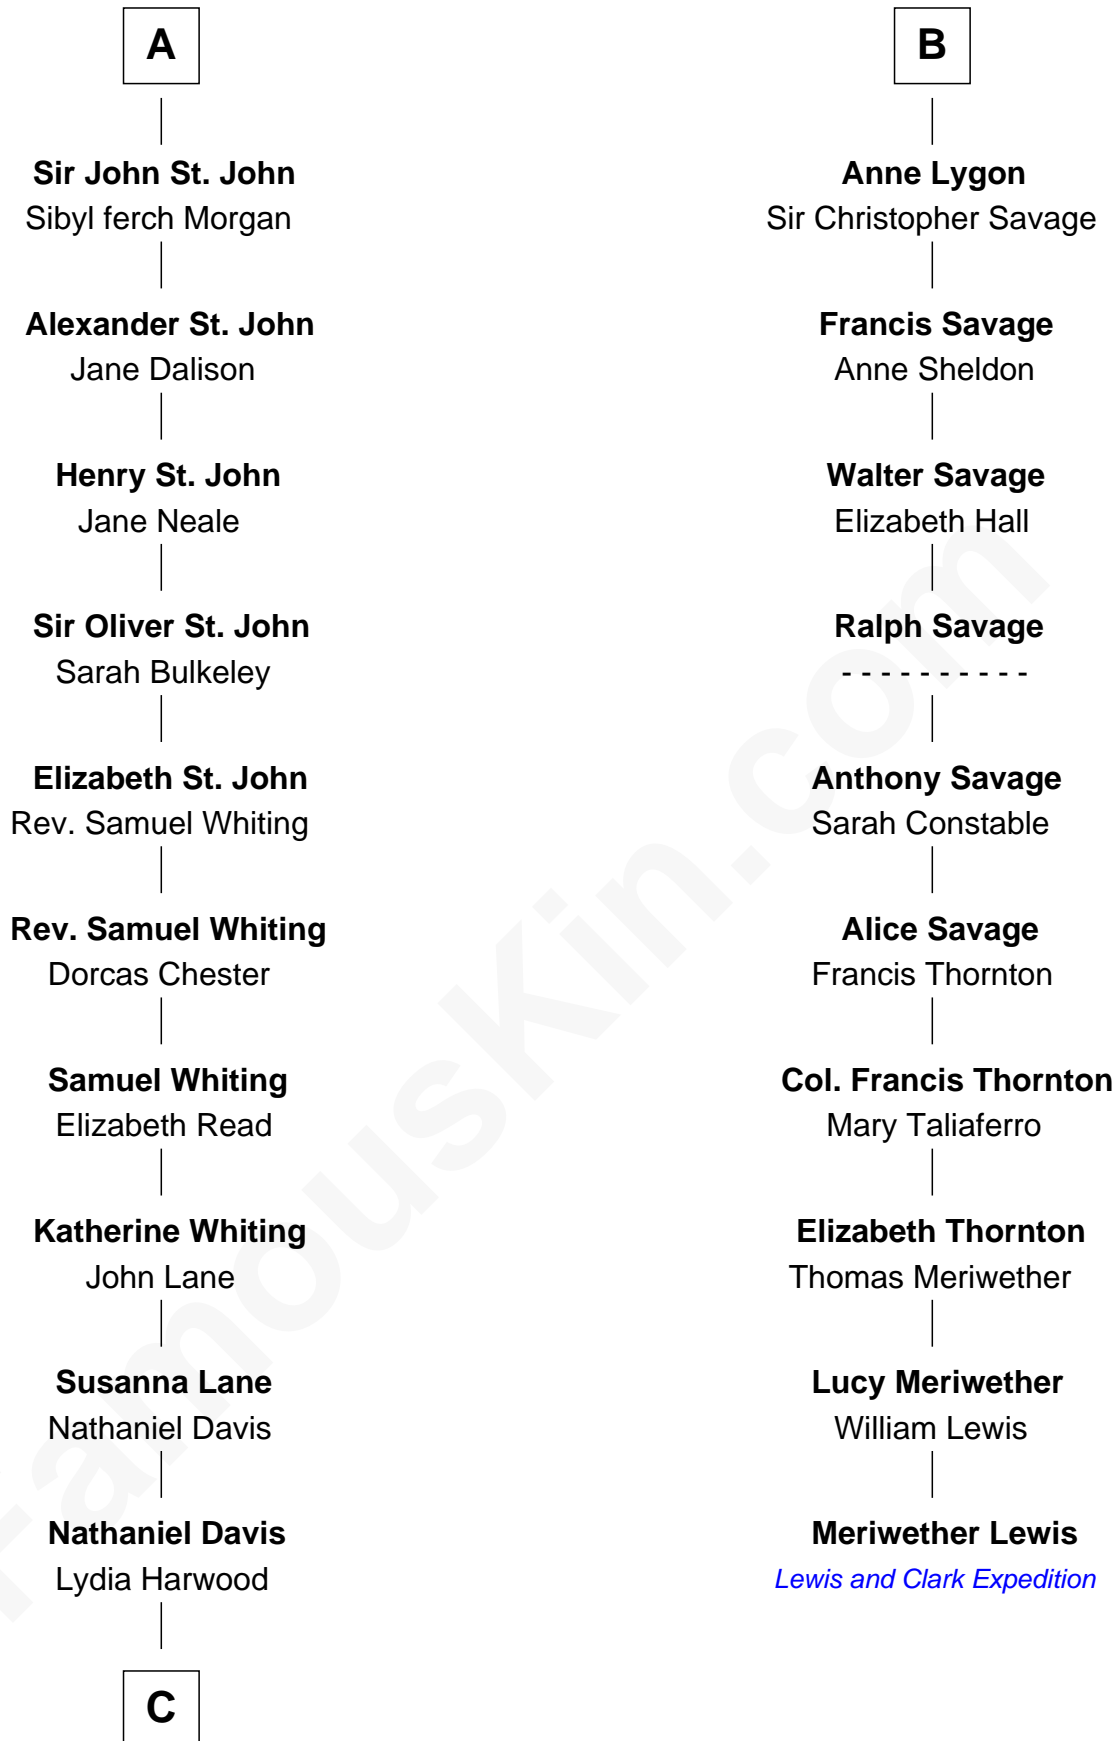

**FamousKin.com**  
**Relationship Chart of**  
**Calvin Coolidge**  
*30th U.S. President*

**16th cousin 4 times removed of**  
**Meriwether Lewis**  
*Lewis and Clark Expedition*

**Sir Walter de Beauchamp**  
 Alice de Tony

**C**

—  
**Mary Davis**

John Dunlap Moor

—  
**Hiram Dunlap Moor**

Abigail Pinney Franklin

—  
**Victoria Josephine Moor**

Col. John Calvin Coolidge

—  
**Calvin Coolidge**

*30th U.S. President*

FamousKin.com