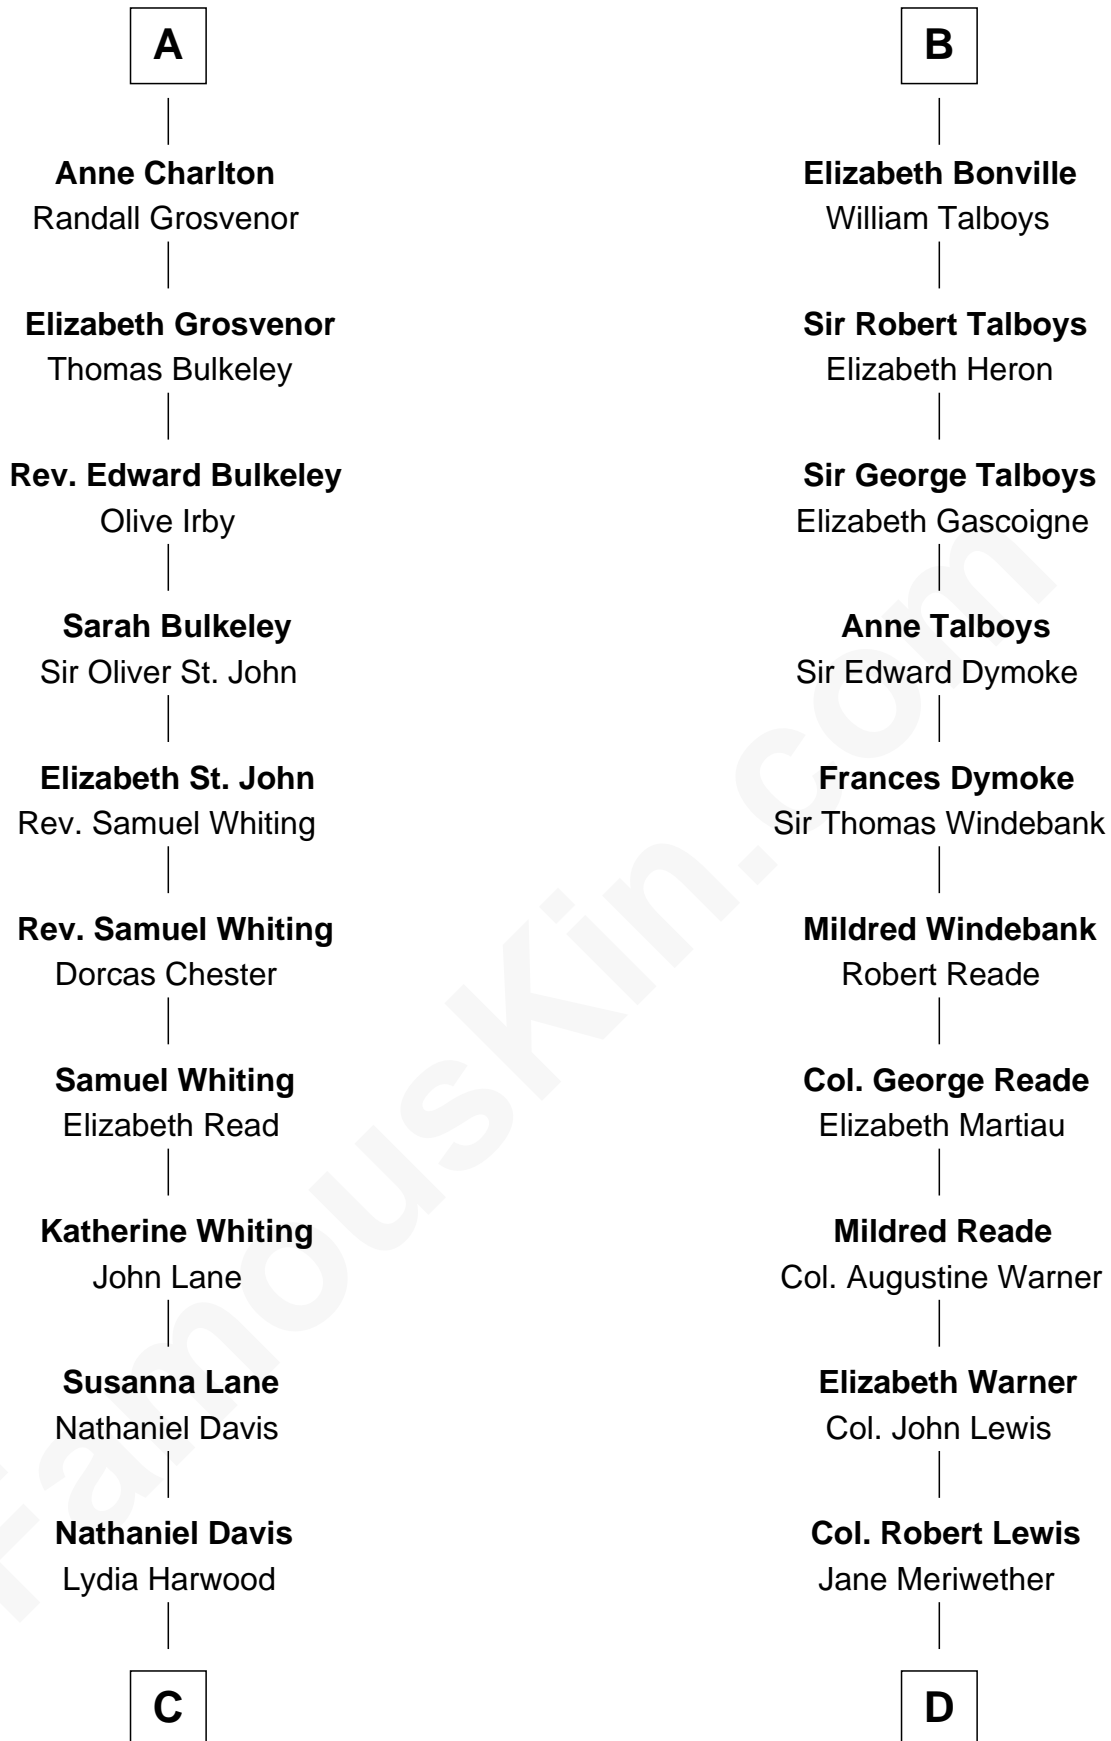

FamousKin.com
Relationship Chart of
Calvin Coolidge
30th U.S. President

18th cousin 2 times removed of
Meriwether Lewis
Lewis and Clark Expedition

Sir Roger de Somery
 Nichole d'Aubenev

C

Mary Davis
John Dunlap Moor

Hiram Dunlap Moor
Abigail Pinney Franklin

Victoria Josephine Moor
Col. John Calvin Coolidge

Calvin Coolidge
30th U.S. President

D

William Lewis
Lucy Meriwether

Meriwether Lewis
Lewis and Clark Expedition

FamousKin.com