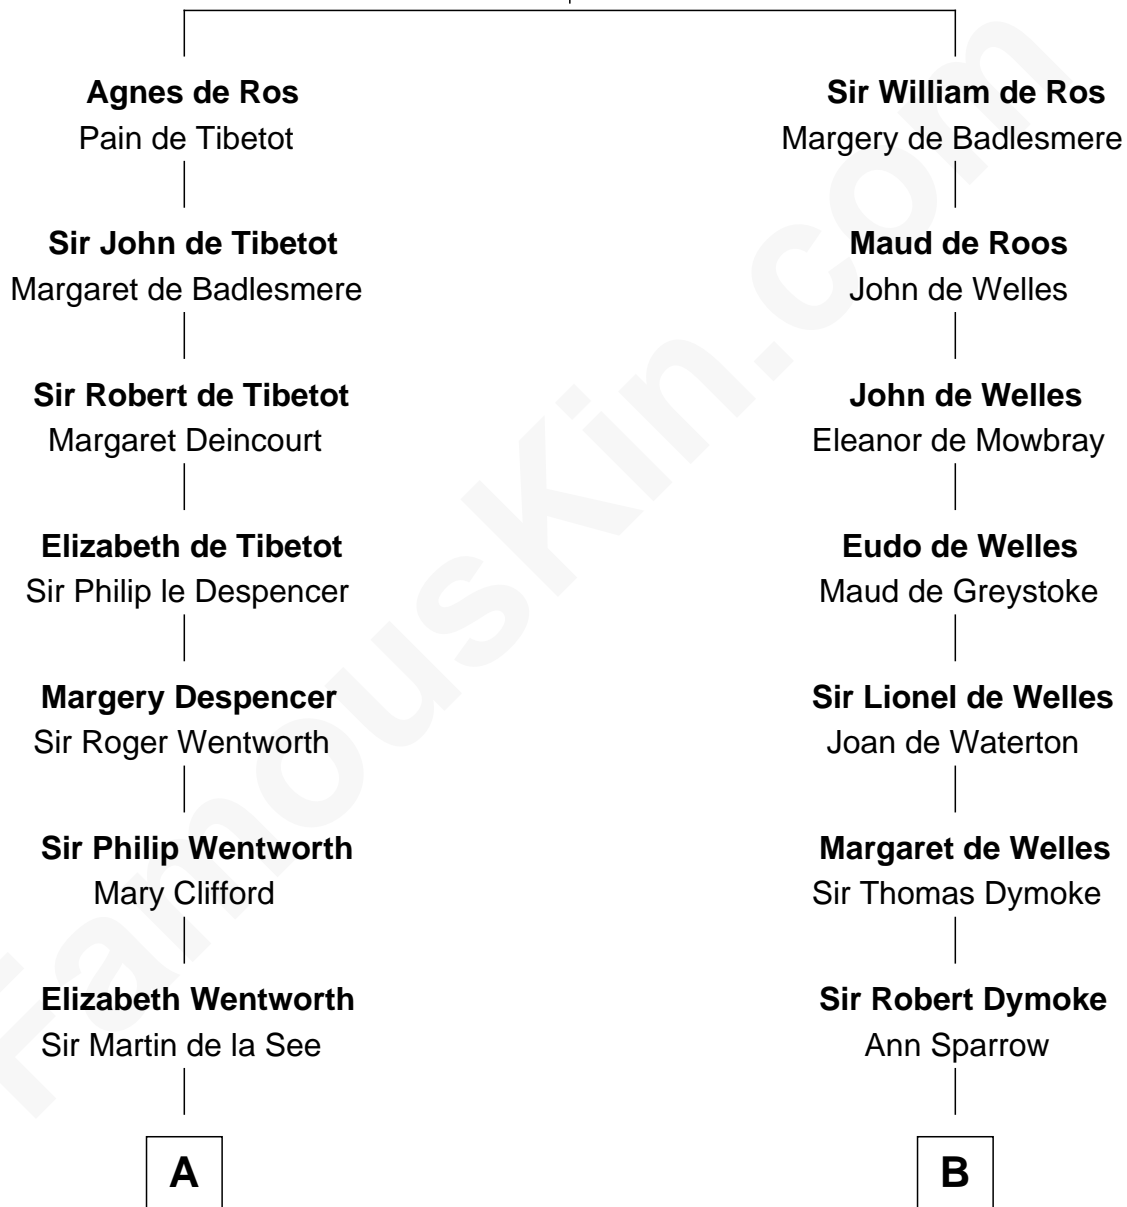

# FamousKin.com Relationship Chart of

**Calvin Coolidge**

*30th U.S. President*

15th cousin 6 times removed of

**Meriwether Lewis**

*Lewis and Clark Expedition*

**William de Ros**

Maude de Vaux

FamousKin.com