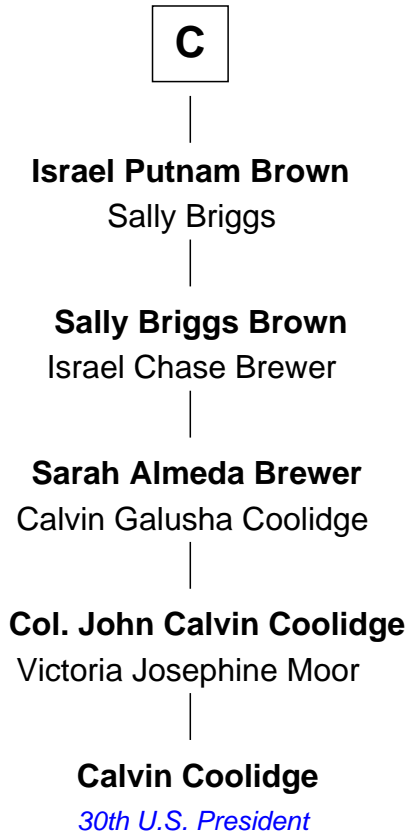

# FamousKin.com Relationship Chart of

**Calvin Coolidge**

*30th U.S. President*

15th cousin 6 times removed of

**Meriwether Lewis**

*Lewis and Clark Expedition*

**William de Ros**

Maude de Vaux

FamousKin.com