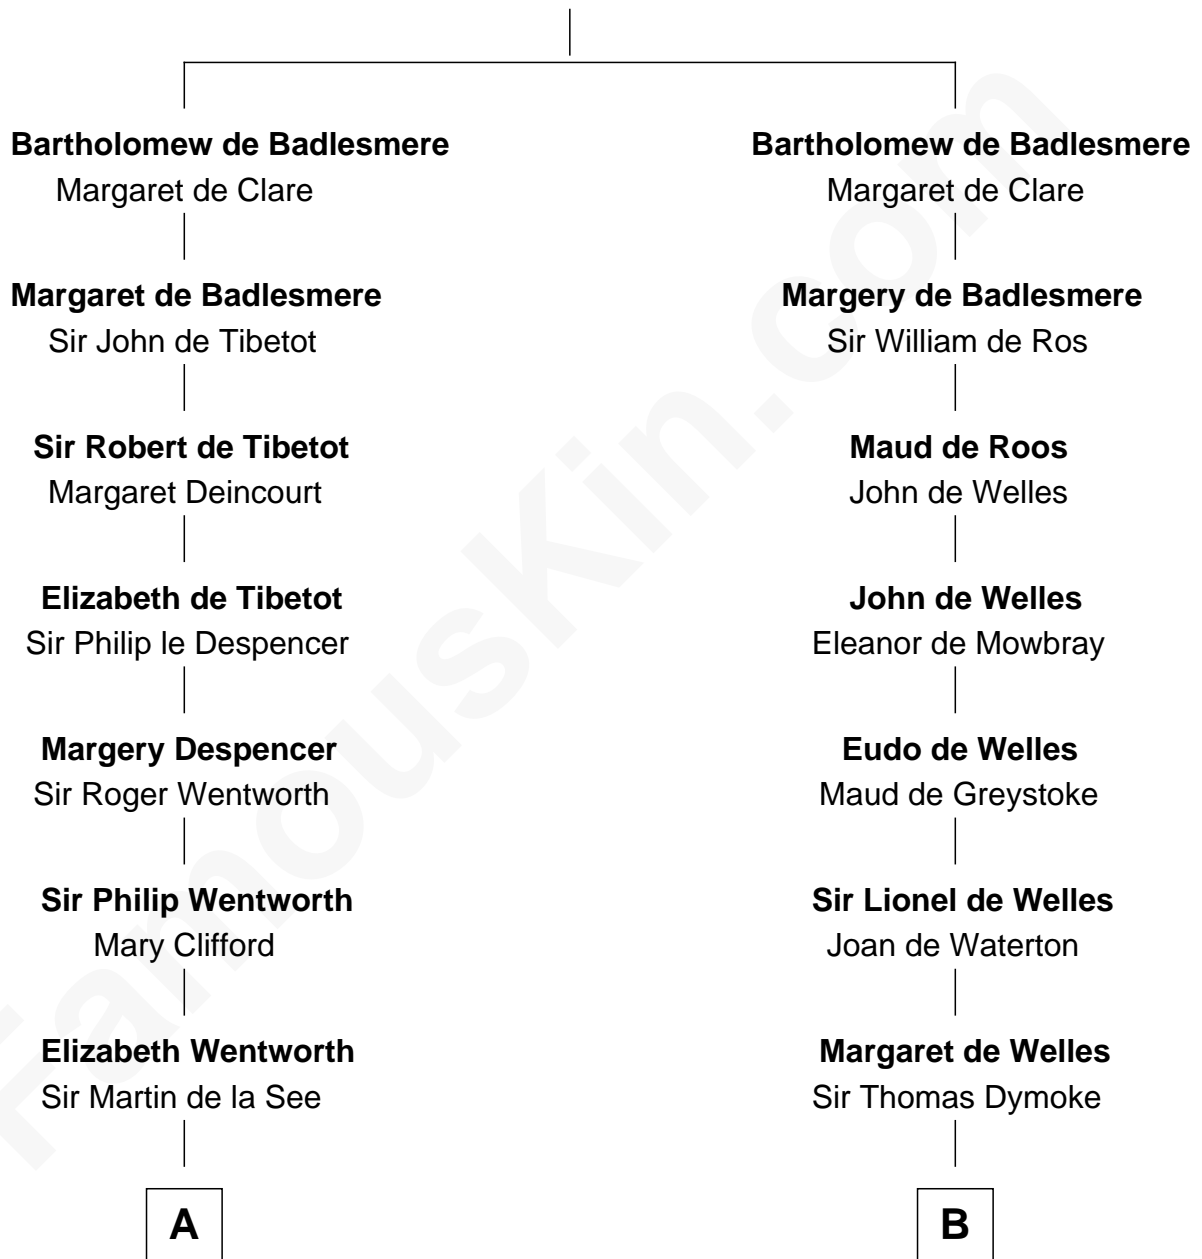

FamousKin.com
Relationship Chart of
Calvin Coolidge
30th U.S. President

16th cousin 5 times removed of

Meriwether Lewis
Lewis and Clark Expedition

Gunselm de Badlesmere

C

Israel Putnam Brown

Sally Briggs

Sally Briggs Brown

Israel Chase Brewer

Sarah Almeda Brewer

Calvin Galusha Coolidge

Col. John Calvin Coolidge

Victoria Josephine Moor

Calvin Coolidge

30th U.S. President

FamousKin.com