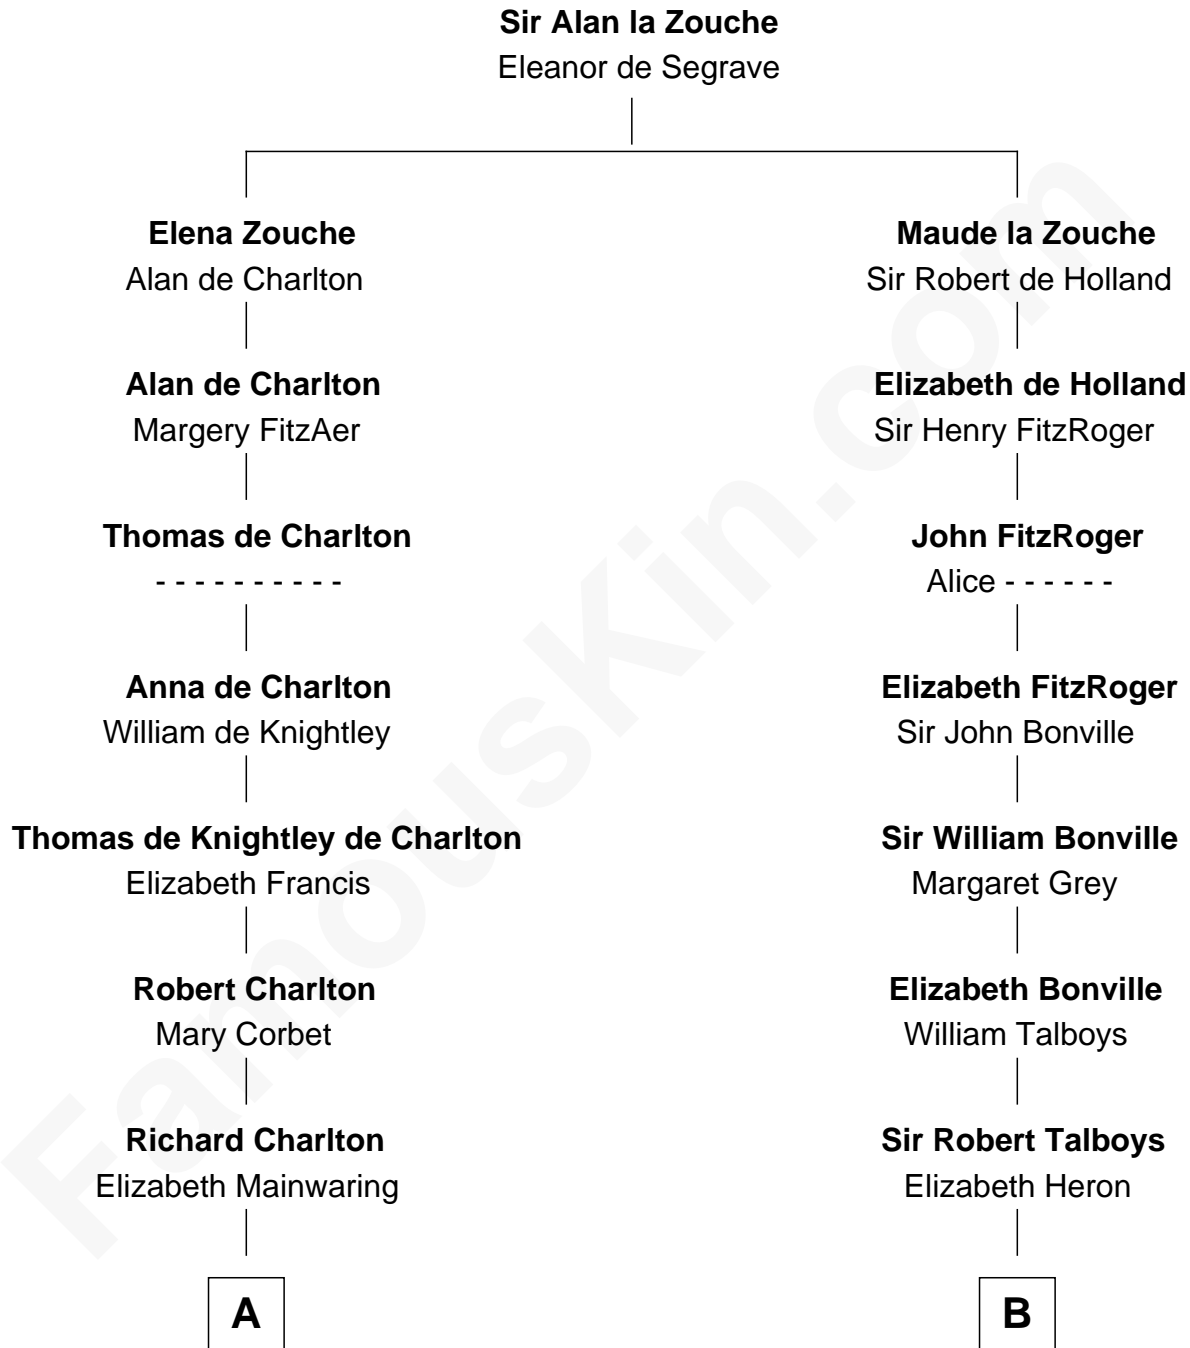

FamousKin.com

Relationship Chart of

Calvin Coolidge

30th U.S. President

16th cousin 4 times removed of

Meriwether Lewis
Lewis and Clark Expedition

C

—
Mary Davis

John Dunlap Moor

—
Hiram Dunlap Moor

Abigail Pinney Franklin

—
Victoria Josephine Moor

Col. John Calvin Coolidge

—
Calvin Coolidge

30th U.S. President

FamousKin.com