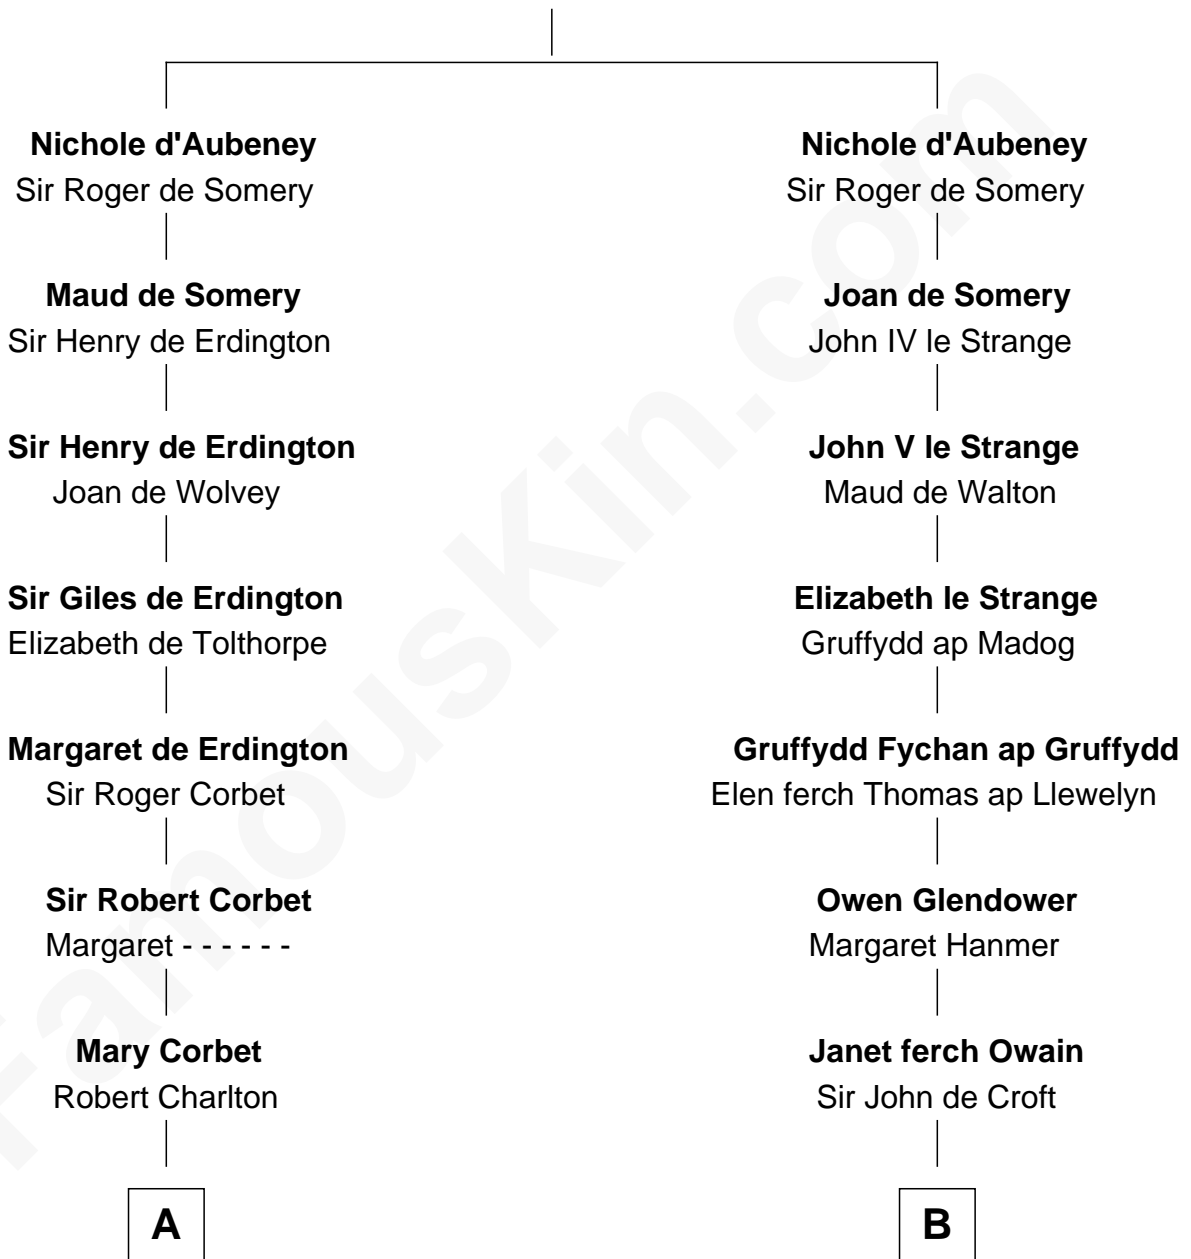

# FamousKin.com Relationship Chart of

**Calvin Coolidge**

30th U.S. President

20th cousin 1 time removed of

**Lytton Strachey**

Author and Co-Founder of Bloomsbury Group

**William d'Aubenev**

Mabel of Chester

**C**

**Nathaniel Davis**

Lydia Harwood

**Mary Davis**

John Dunlap Moor

**Hiram Dunlap Moor**

Abigail Pinney Franklin

**Victoria Josephine Moor**