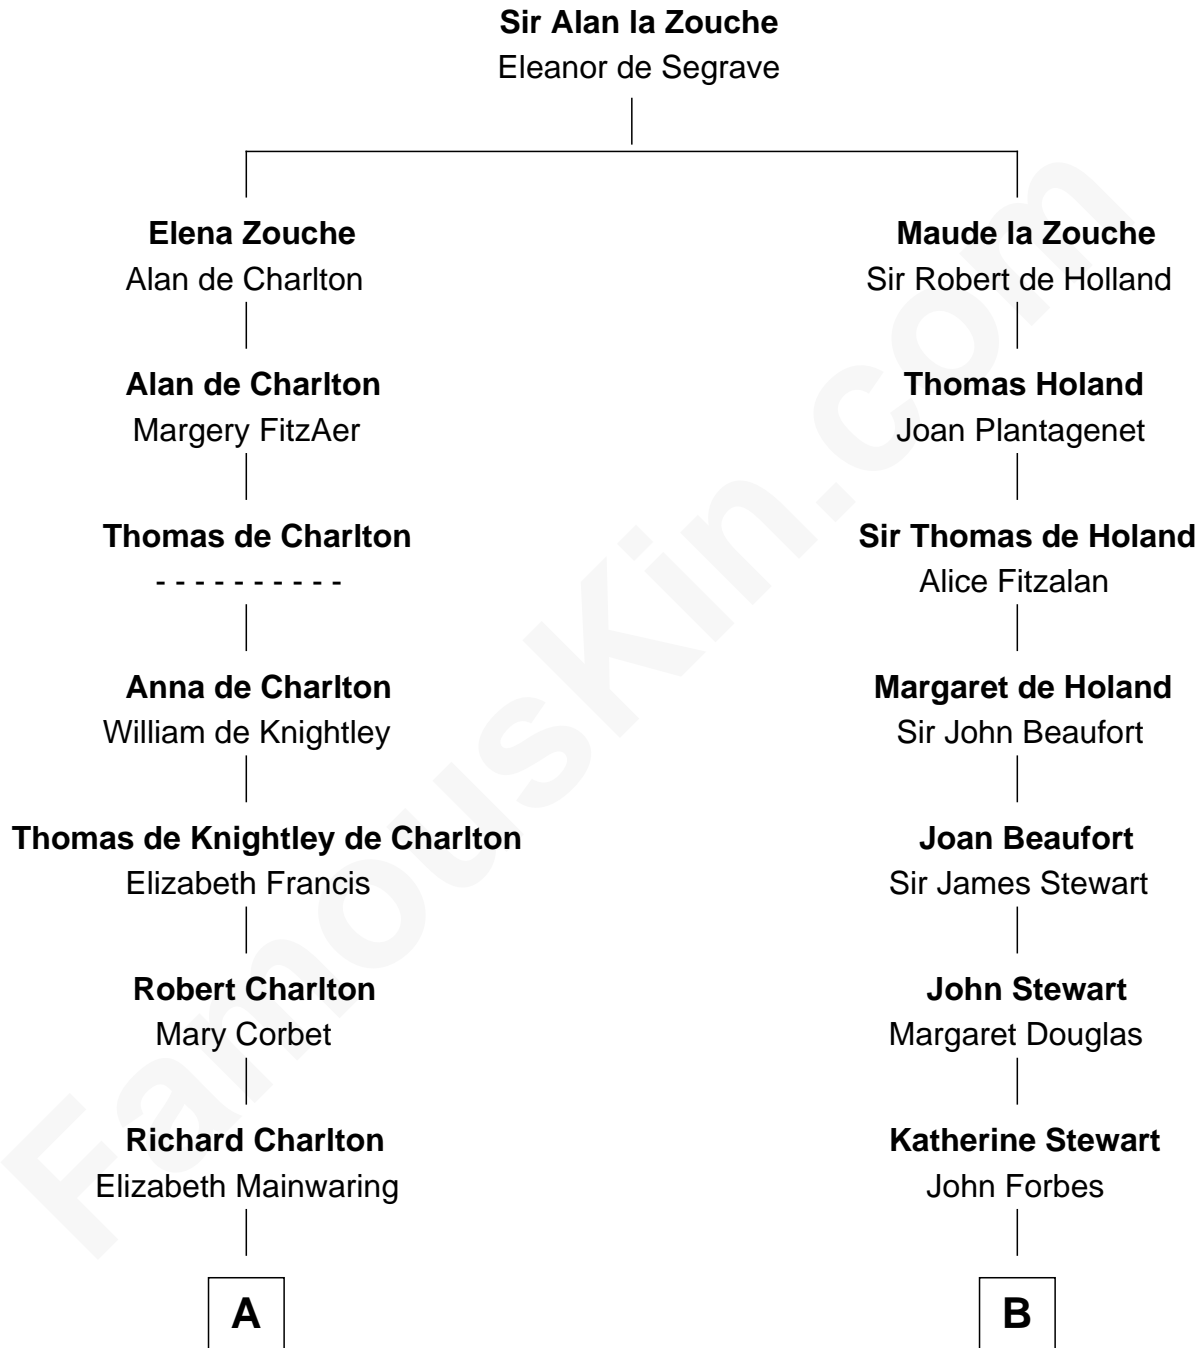

**FamousKin.com**  
**Relationship Chart of**  
**Calvin Coolidge**  
*30th U.S. President*

18th cousin 2 times removed of

**Lytton Strachey**  
*Author and Co-Founder of Bloomsbury Group*

**C**

**Mary Davis**  
John Dunlap Moor

**Hiram Dunlap Moor**  
Abigail Pinney Franklin

**Victoria Josephine Moor**  
Col. John Calvin Coolidge

**Calvin Coolidge**  
*30th U.S. President*

**D**

**Jane Maria Grant**  
Sir Richard Strachey

**Lytton Strachey**  
*British Author*