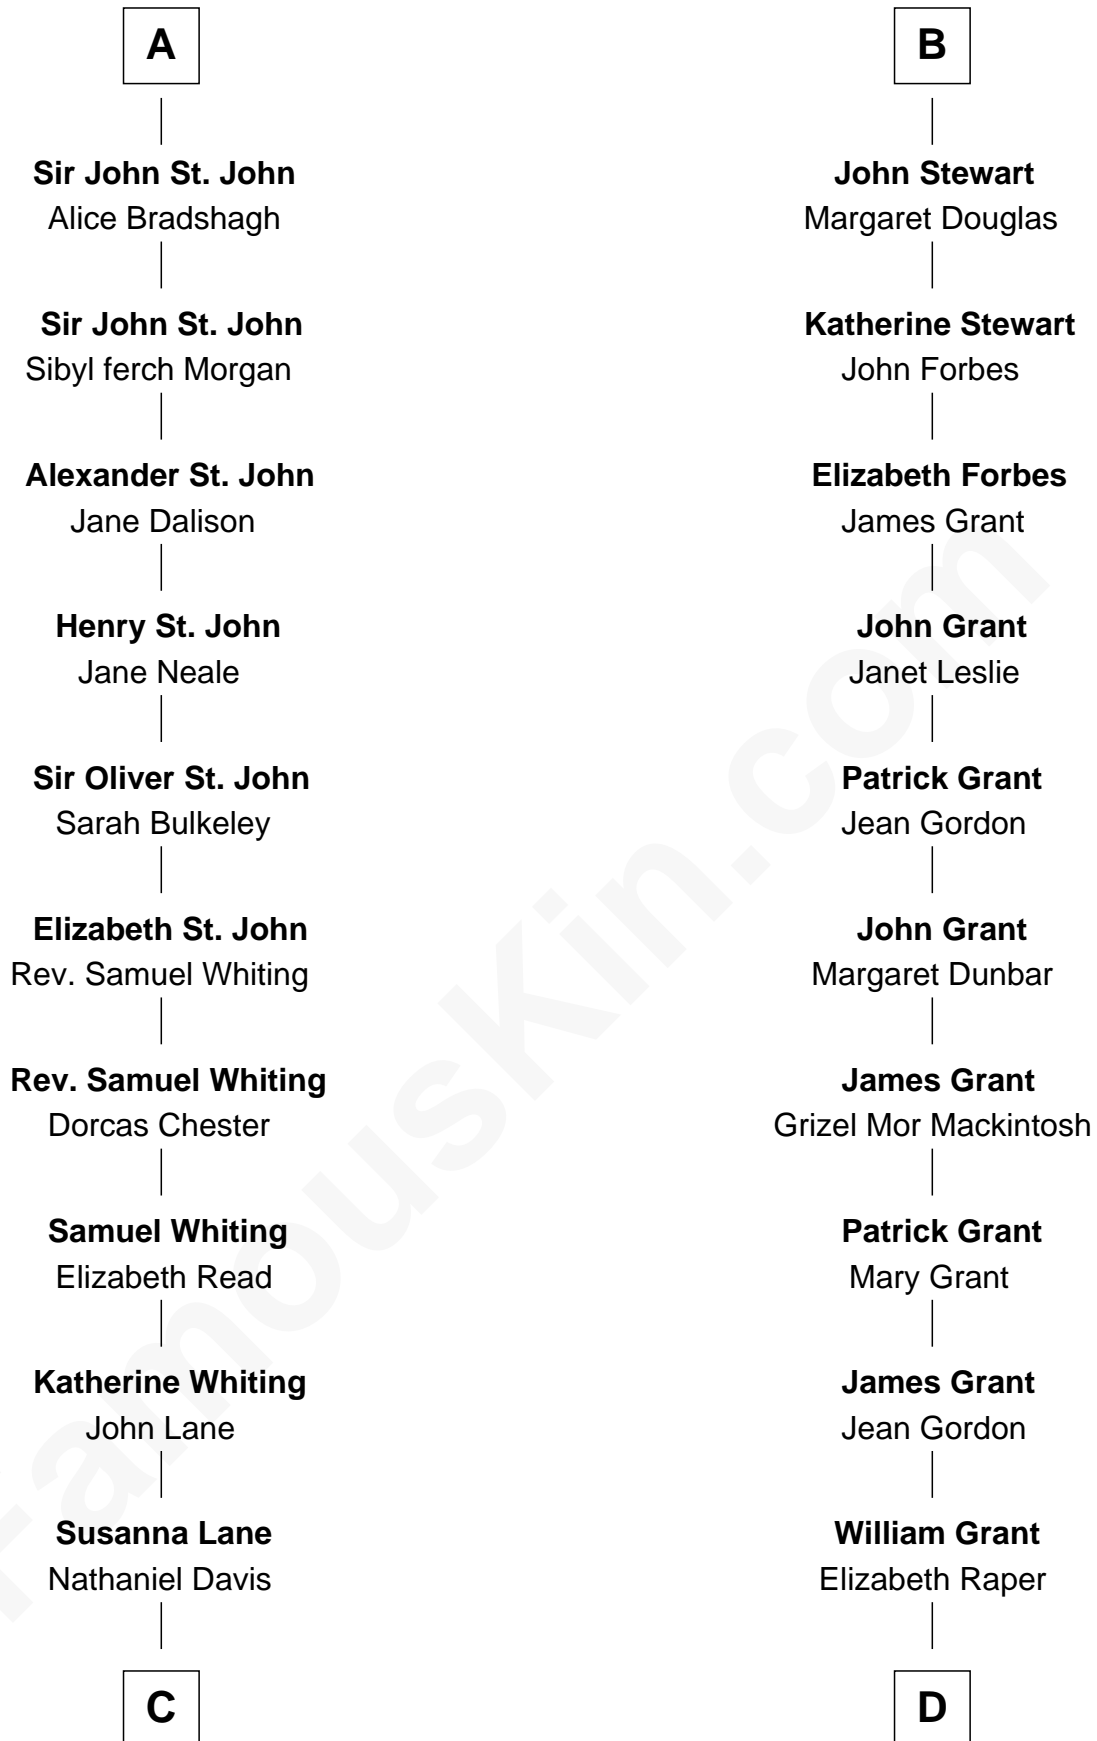

# FamousKin.com Relationship Chart of

**Calvin Coolidge**

*30th U.S. President*

20th cousin 1 time removed of

**Lytton Strachey**

*Author and Co-Founder of Bloomsbury Group*

**C**

**Nathaniel Davis**

Lydia Harwood

**Mary Davis**

John Dunlap Moor

**Hiram Dunlap Moor**

Abigail Pinney Franklin

**Victoria Josephine Moor**

Col. John Calvin Coolidge

**Calvin Coolidge**