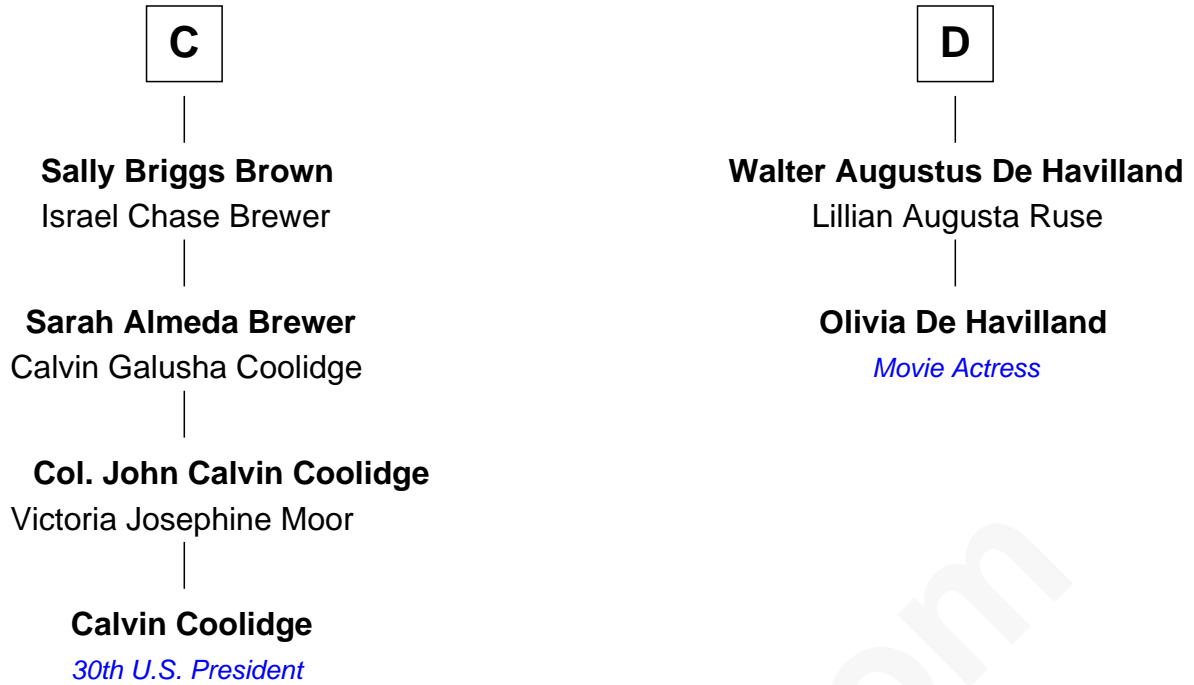

FamousKin.com Relationship Chart of

Calvin Coolidge

30th U.S. President

18th cousin 2 times removed of

Olivia De Havilland

Movie Actress

John IV le Strange

Joan de Somery

FamousKin.com