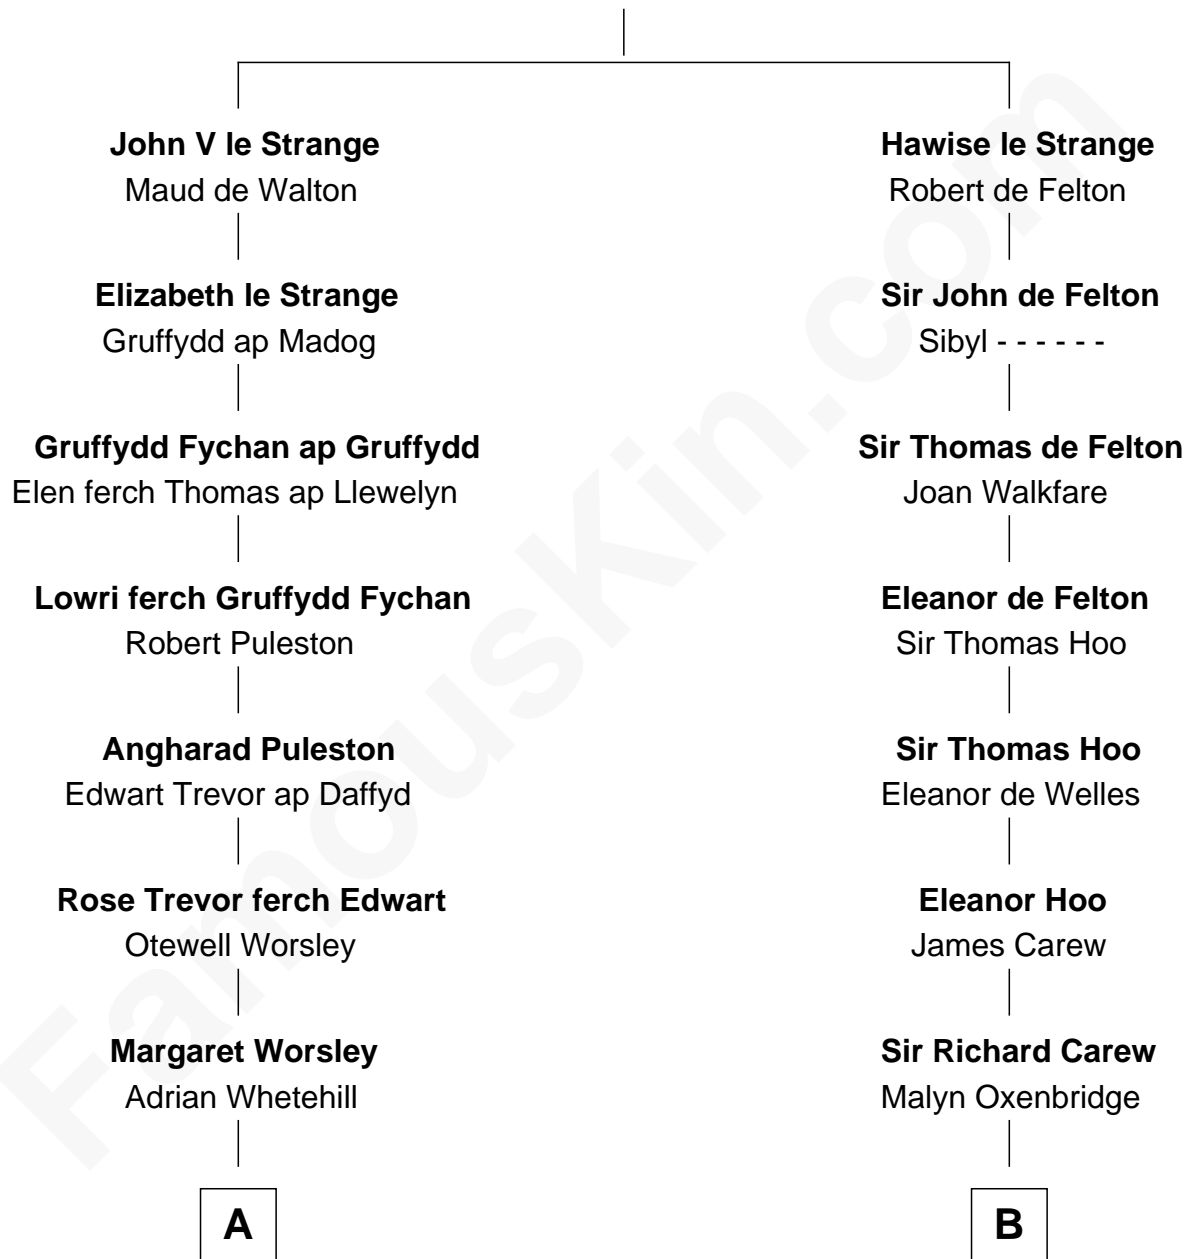

FamousKin.com Relationship Chart of

Calvin Coolidge

30th U.S. President

18th cousin 2 times removed of

Olivia De Havilland

Movie Actress

John IV le Strange

Joan de Somery

FamousKin.com