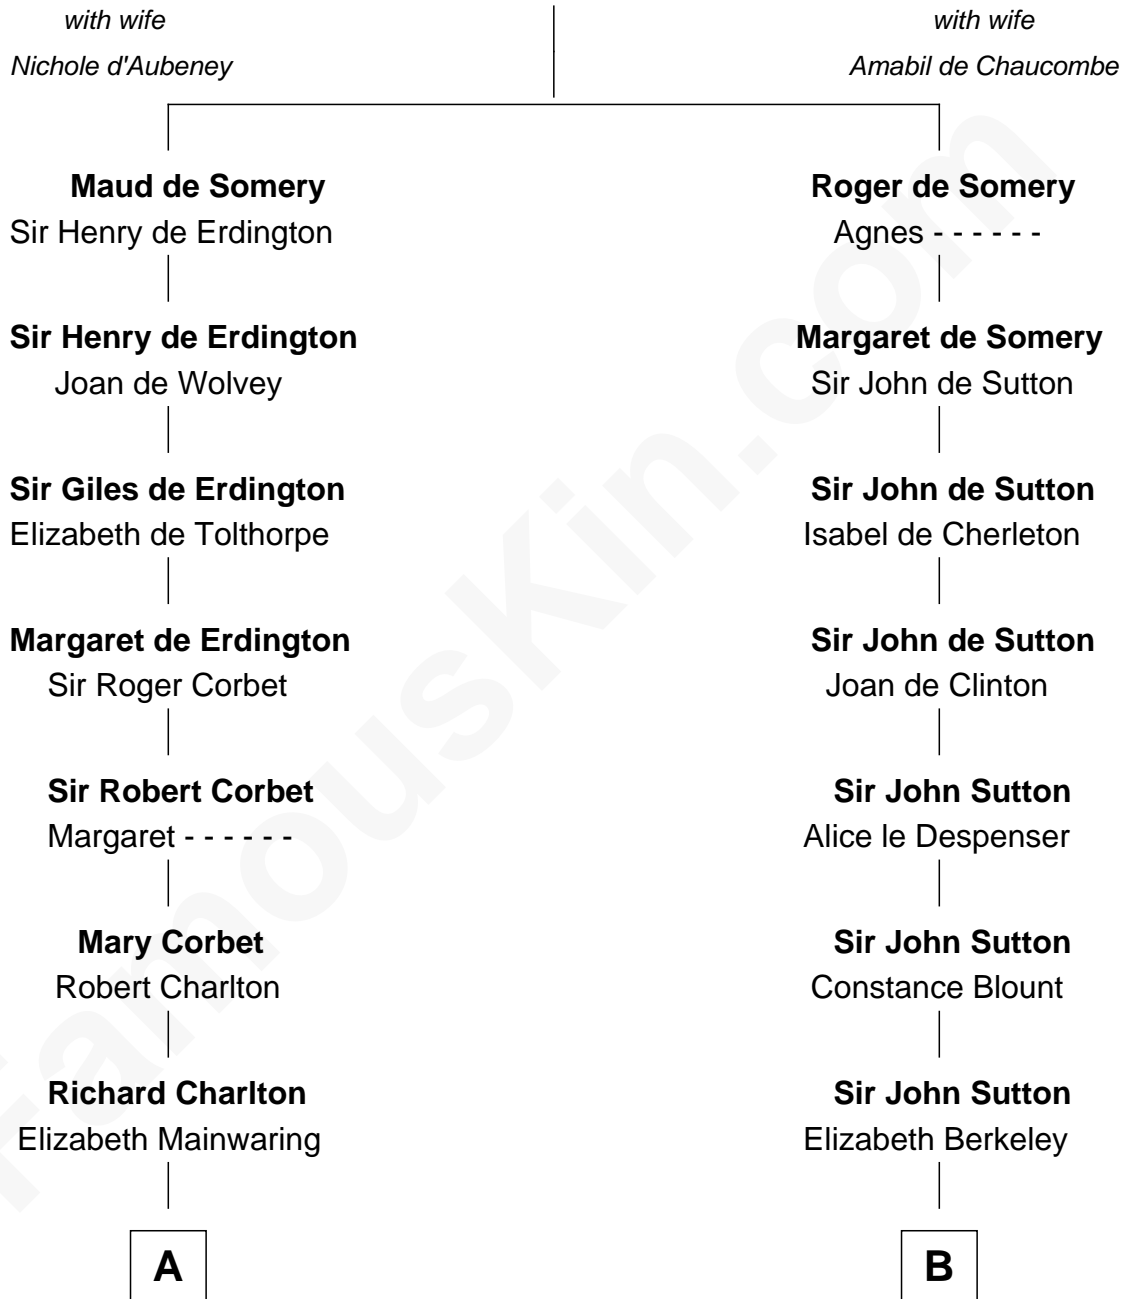

# FamousKin.com Relationship Chart of

**Calvin Coolidge**

30th U.S. President

16th cousin 4 times removed of

**George Clinton**

4th U.S. Vice President

## Sir Roger de Somery

**C**

—  
**Mary Davis**

John Dunlap Moor

—  
**Hiram Dunlap Moor**

Abigail Pinney Franklin

—  
**Victoria Josephine Moor**

Col. John Calvin Coolidge