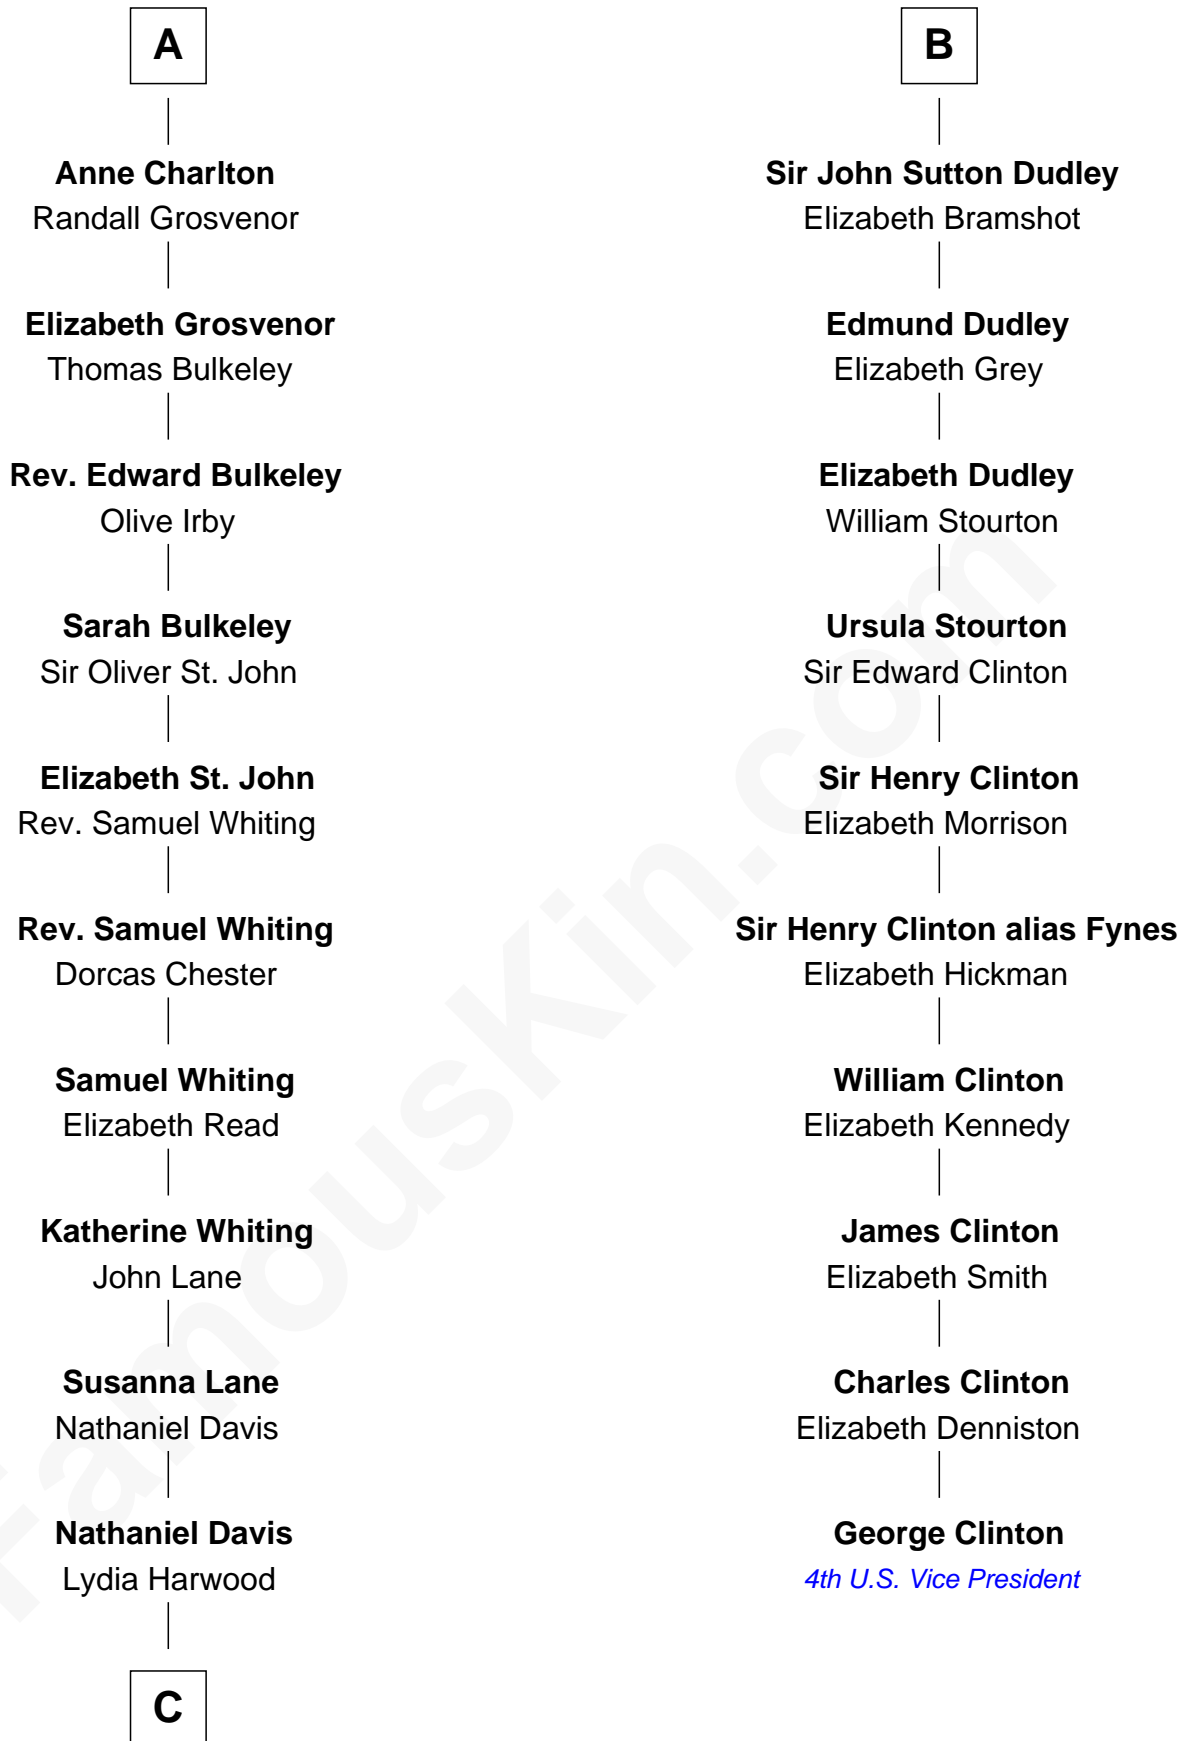

# FamousKin.com Relationship Chart of

**Calvin Coolidge**

30th U.S. President

16th cousin 4 times removed of

**George Clinton**

4th U.S. Vice President

## Sir Roger de Somery

**C**

—  
**Mary Davis**

John Dunlap Moor

—  
**Hiram Dunlap Moor**

Abigail Pinney Franklin

—  
**Victoria Josephine Moor**

Col. John Calvin Coolidge